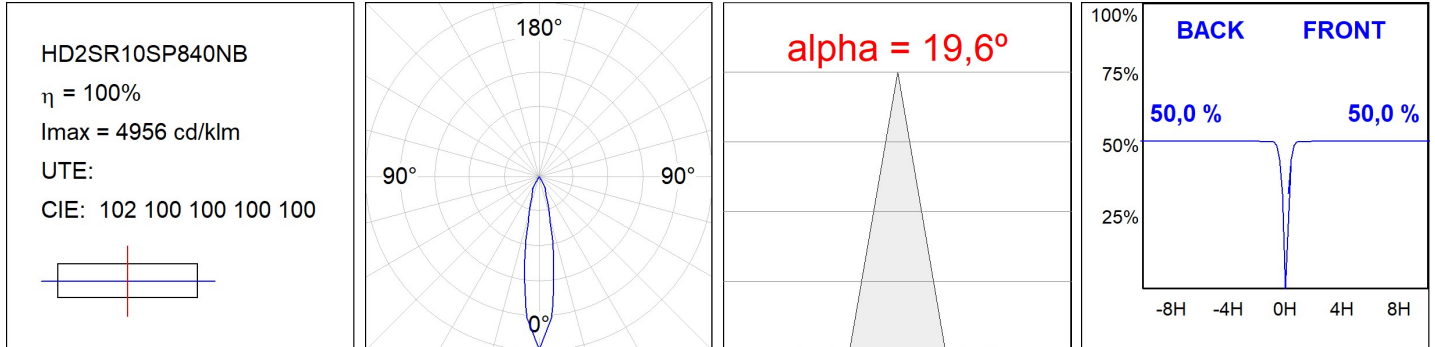

HD2SR10SP840NB

HANCE G2 DOWN SEMIREC 1000 NW SP BK

PHOTOMETRIC DATA :