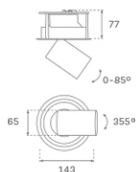

HANCE DOWNLIGHT

HD2SR10SP840NB

HANCE G2 DOWN SEMIREC 1000 NW SP BK

Description:

LAMP multidirectional semi-recessed downlight HANCE G2 DOWN SEMIREC 1000. Allowing 355° rotation and tilting up to 85°. Body and frame made of die-cast aluminium for proper thermal management. Black polycarbonate injection moulded anti-glare ring. 20° spot reflector. LED COB, 4000K and CRI80. Electronic ON OFF control gear included. IP20, IK07 ratings. Insulation Class II. LED life time: 78.000 L80B10 (Ta=25°C). Available finishes: Textured white and textured black.

Finish: Texturised black RAL 9011

Installation: Recessed

TECHNICAL SPECIFICATIONS:

Light output:	1.054 lm	°K :	4000
Plum:	8,6W	CRI :	80
Efficacy:	122,6 lm/w	R9 :	66
UGR:	<16	MacAdam:	3
Type:	COB	Power Supply:	220-240V 50/60Hz
LED Lifetime:	78.000 L80B10 (Ta=25°C)	Gear:	Electronic
Power:	7W		

Light output tolerance +/- 10%

CUSTOM MADE OPTIONS: