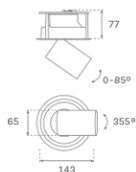

HANCE DOWNLIGHT

HD2SR10SP830NW

HANCE G2 DOWN SEMIREC 1000 WW SP WH

Description:

LAMP multidirectional semi-recessed downlight HANCE G2 DOWN SEMIREC 1000. Allowing 355° rotation and tilting up to 85°. Body and frame made of die-cast aluminium for proper thermal management. Black polycarbonate injection moulded anti-glare ring. 20° spot reflector. LED COB, 3000K and CRI80. Electronic ON OFF control gear included. IP20, IK07 ratings. Insulation Class II. LED life time: 78.000 L80B10 (Ta=25°C). Available finishes: Textured white and textured black.

Finish: Texturised white RAL 9010

Installation: Recessed

TECHNICAL SPECIFICATIONS:

Light output:	995 lm	°K :	3000
Plum:	8,6W	CRI :	80
Efficacy:	115,7 lm/w	R9 :	60
UGR:	<16	MacAdam:	3
Type:	COB	Power Supply:	220-240V 50/60Hz
LED Lifetime:	78.000 L80B10 (Ta=25°C)	Gear:	Electronic
Power:	7W		

Light output tolerance +/- 10%

CUSTOM MADE OPTIONS:

PHOTOMETRIC DATA :

HD2SR10SP830NW
 $\eta = 100\%$
 $I_{max} = 4956 \text{ cd/klm}$
UTE:
CIE: 102 100 100 100 100

ACCESORIES :

Optical

Product code:

HSHO50