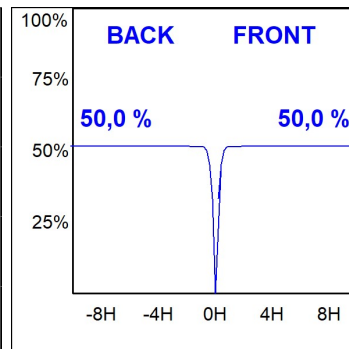

HANCE DOWNLIGHT

HD2SR10SP830NW

HANCE G2 DOWN SEMIREC 1000 WW SP WH

Description:

LAMP multidirectional semi-recessed downlight HANCE G2 DOWN SEMIREC 1000. Allowing 355° rotation and tilting up to 85°. Body and frame made of die-cast aluminium for proper thermal management. Black polycarbonate injection moulded anti-glare ring. 20° spot reflector. LED COB, 3000K and CRI80. Electronic ON OFF control gear included. IP20, IK07 ratings. Insulation Class II. LED life time: 78.000 L80B10 (Ta=25°C). Available finishes: Textured white and textured black.

Finish: Texturised white RAL 9010

Installation: Recessed

TECHNICAL SPECIFICATIONS:

Light output:	995 lm	°K :	3000
Plum:	8,6W	CRI :	80
Efficacy:	115,7 lm/w	R9 :	60
UGR:	<16	MacAdam:	3
Type:	COB	Power Supply:	220-240V 50/60Hz
LED Lifetime:	78.000 L80B10 (Ta=25°C)	Gear:	Electronic
Power:	7W		

Light output tolerance +/- 10%

CUSTOM MADE OPTIONS:

PHOTOMETRIC DATA :

HD2SR10SP830NW
 $\eta = 100\%$
 $I_{max} = 4956 \text{ cd/klm}$
UTE:
CIE: 102 100 100 100 100

ACCESORIES :

Optical

Product code:

HSHO50