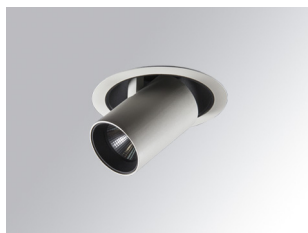

HANCE DOWNLIGHT

HD2SR10SP830NW

HANCE G2 DOWN SEMIREC 1000 WW SP WH

Description:

LAMP multidirectional semi-recessed downlight HANCE G2 DOWN SEMIREC 1000. Allowing 355° rotation and tilting up to 85°. Body and frame made of die-cast aluminium for proper thermal management. Black polycarbonate injection moulded anti-glare ring. 20° spot reflector. LED COB, 3000K and CRI80. Electronic ON OFF control gear included. IP20, IK07 ratings. Insulation Class II. LED life time: 78.000 L80B10 (Ta=25°C). Available finishes: Textured white and textured black.

Finish: Texturised white RAL 9010

Installation: Recessed

TECHNICAL SPECIFICATIONS:

Light output:	995 lm	°K :	3000
Plum:	8,6W	CRI :	80
Efficacy:	115,7 lm/w	R9 :	60
UGR:	<16	MacAdam:	3
Type:	COB	Power Supply:	220-240V 50/60Hz
LED Lifetime:	78.000 L80B10 (Ta=25°C)	Gear:	Electronic
Power:	7W		

Description:

HANCE 1000/2000 ACC. HONEYCOMB GRILLE

Product code:

HSRI65B

Description:

HANCE 1000/2000 ACC. RING DECO BK.

Product code:

HSRI65C