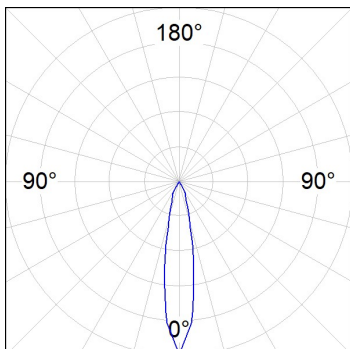

HANCE DOWNLIGHT

HD2SR10SP830NW

HANCE G2 DOWN SEMIREC 1000 WW SP WH

Description:

LAMP multidirectional semi-recessed downlight HANCE G2 DOWN SEMIREC 1000. Allowing 355° rotation and tilting up to 85°. Body and frame made of die-cast aluminium for proper thermal management. Black polycarbonate injection moulded anti-glare ring. 20° spot reflector. LED COB, 3000K and CRI80. Electronic ON OFF control gear included. IP20, IK07 ratings. Insulation Class II. LED life time: 78.000 L80B10 (Ta=25°C). Available finishes: Textured white and textured black.

Finish: Texturised white RAL 9010

Installation: Recessed

TECHNICAL SPECIFICATIONS:

Light output:	995 lm	°K :	3000
Plum:	8,6W	CRI :	80
Efficacy:	115,7 lm/w	R9 :	60
UGR:	<16	MacAdam:	3
Type:	COB	Power Supply:	220-240V 50/60Hz
LED Lifetime:	78.000 L80B10 (Ta=25°C)	Gear:	Electronic
Power:	7W		

Light output tolerance +/- 10%

CUSTOM MADE OPTIONS:

PHOTOMETRIC DATA :

HD2SR10SP830NW
 $\eta = 100\%$
 $I_{max} = 4956 \text{ cd/klm}$
UTE:
CIE: 102 100 100 100 100

ACCESORIES :

Optical

Product code:

HSHO50