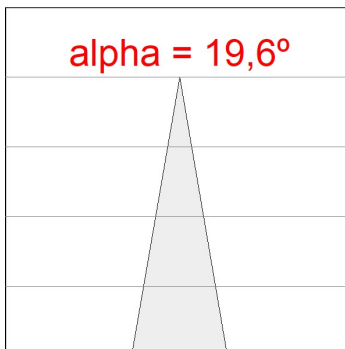

HANCE DOWNLIGHT

HD2SR10SP830NW

HANCE G2 DOWN SEMIREC 1000 WW SP WH

Description:

LAMP multidirectional semi-recessed downlight HANCE G2 DOWN SEMIREC 1000. Allowing 355° rotation and tilting up to 85°. Body and frame made of die-cast aluminium for proper thermal management. Black polycarbonate injection moulded anti-glare ring. 20° spot reflector. LED COB, 3000K and CRI80. Electronic ON OFF control gear included. IP20, IK07 ratings. Insulation Class II. LED life time: 78.000 L80B10 (Ta=25°C). Available finishes: Textured white and textured black.

Finish: Texturised white RAL 9010

Installation: Recessed

TECHNICAL SPECIFICATIONS:

Light output:	995 lm	°K :	3000
Plum:	8,6W	CRI :	80
Efficacy:	115,7 lm/w	R9 :	60
UGR:	<16	MacAdam:	3
Type:	COB	Power Supply:	220-240V 50/60Hz
LED Lifetime:	78.000 L80B10 (Ta=25°C)	Gear:	Electronic
Power:	7W		

Light output tolerance +/- 10%

CUSTOM MADE OPTIONS:

PHOTOMETRIC DATA :

HD2SR10SP830NW
 $\eta = 100\%$
 $I_{max} = 4956 \text{ cd/klm}$
UTE:
CIE: 102 100 100 100 100

ACCESORIES :

Optical

Product code:

HSHO50