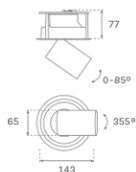

HANCE DOWNLIGHT

HD2SR10SP830NB

HANCE G2 DOWN SEMIREC 1000 WW SP BK

Description:

LAMP multidirectional semi-recessed downlight HANCE G2 DOWN SEMIREC 1000. Allowing 355° rotation and tilting up to 85°. Body and frame made of die-cast aluminium for proper thermal management. Black polycarbonate injection moulded anti-glare ring. 20° spot reflector. LED COB, 3000K and CRI80. Electronic ON OFF control gear included. IP20, IK07 ratings. Insulation Class II. LED life time: 78.000 L80B10 (Ta=25°C). Available finishes: Textured white and textured black.

Finish: Texturised black RAL 9011

Installation: Recessed

TECHNICAL SPECIFICATIONS:

Light output:	995 lm	°K :	3000
Plum:	8,6W	CRI :	80
Efficacy:	115,7 lm/w	R9 :	60
UGR:	<16	MacAdam:	3
Type:	COB	Power Supply:	220-240V 50/60Hz
LED Lifetime:	78.000 L80B10 (Ta=25°C)	Gear:	Electronic
Power:	7W		