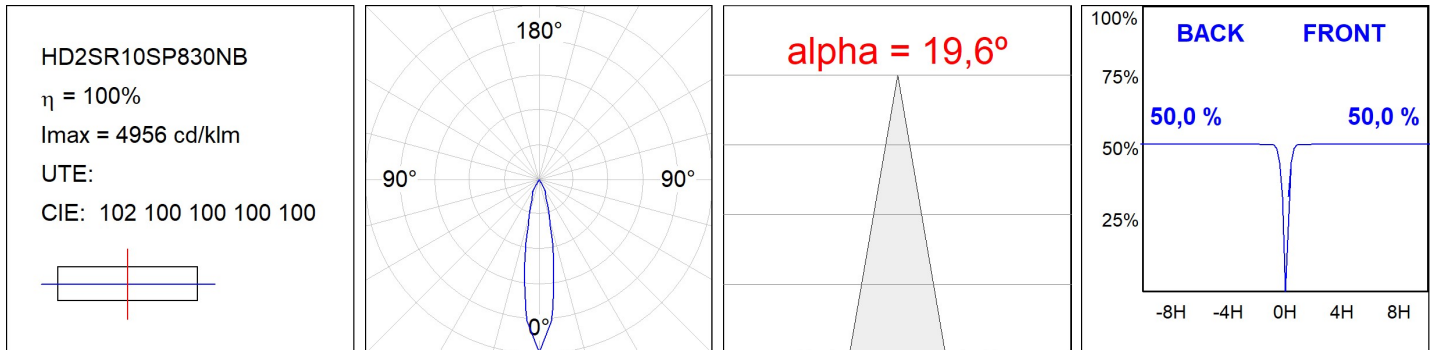

HANCE DOWNLIGHT

HD2SR10SP830NB

HANCE G2 DOWN SEMIREC 1000 WW SP BK

Description:

LAMP multidirectional semi-recessed downlight HANCE G2 DOWN SEMIREC 1000. Allowing 355° rotation and tilting up to 85°. Body and frame made of die-cast aluminium for proper thermal management. Black polycarbonate injection moulded anti-glare ring. 20° spot reflector. LED COB, 3000K and CRI80. Electronic ON OFF control gear included. IP20, IK07 ratings. Insulation Class II. LED life time: 78.000 L80B10 (Ta=25°C). Available finishes: Textured white and textured black.

Finish: Texturised black RAL 9011

Installation: Recessed

TECHNICAL SPECIFICATIONS:

Light output:	995 lm	°K :	3000
Plum:	8,6W	CRI :	80
Efficacy:	115,7 lm/w	R9 :	60
UGR:	<16	MacAdam:	3
Type:	COB	Power Supply:	220-240V 50/60Hz
LED Lifetime:	78.000 L80B10 (Ta=25°C)	Gear:	Electronic
Power:	7W		

Light output tolerance +/- 10%

CUSTOM MADE OPTIONS:

HD2SR10SP830NB

HANCE G2 DOWN SEMIREC 1000 WW SP BK

PHOTOMETRIC DATA :

ACCESORIES :

Optical

Product code: