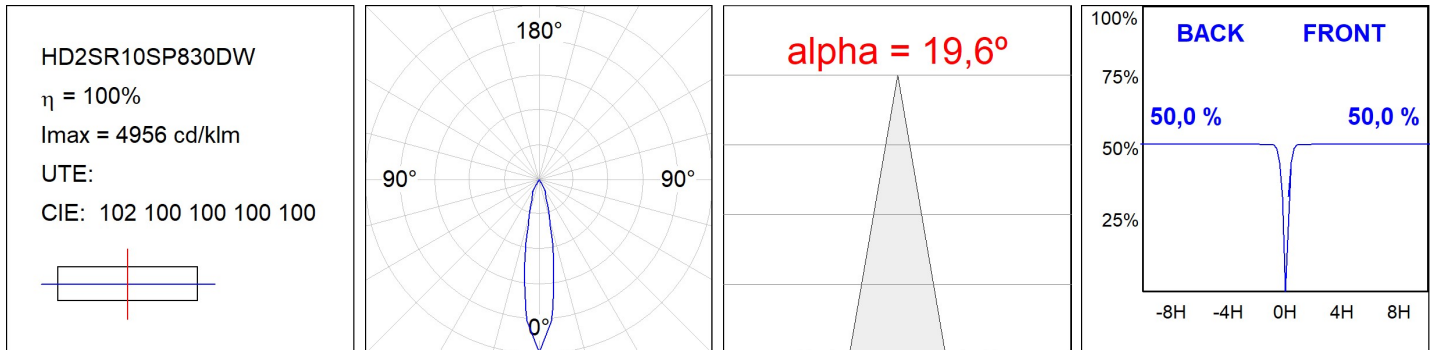

HANCE DOWNLIGHT

HD2SR10SP830DW

HANCE G2 DOWN SEMIREC 1000 WW SP DALI WH

Description:

LAMP multidirectional semi-recessed downlight HANCE G2 DOWN SEMIREC 1000. Allowing 355° rotation and tilting up to 85°. Body and frame made of die-cast aluminium for proper thermal management. Black polycarbonate injection moulded anti-glare ring. 20° spot reflector. LED COB, 3000K and CRI80. Electronic DALI control gear included. IP20, IK07 ratings. Insulation Class II. LED life time: 78.000 L80B10 (Ta=25°C). Available finishes: Textured white and textured black.

Finish: Texturised white RAL 9010

Installation: Recessed

TECHNICAL SPECIFICATIONS:

Light output:	995 lm	°K :	3000
Plum:	8,6W	CRI :	80
Efficacy:	115,7 lm/w	R9 :	60
UGR:	<16	MacAdam:	3
Type:	COB	Power Supply:	220-240V 50/60Hz
LED Lifetime:	78.000 L80B10 (Ta=25°C)	Gear:	Adjustable DALI
Power:	7W		

Light output tolerance +/- 10%

CUSTOM MADE OPTIONS:

HD2SR10SP830DW

HANCE G2 DOWN SEMIREC 1000 WW SP DALI WH

PHOTOMETRIC DATA :

ACCESORIES :

Optical

Product code: