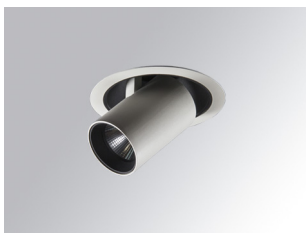

HANCE DOWNLIGHT

HD2SR10SP830DW

HANCE G2 DOWN SEMIREC 1000 WW SP DALI WH

Description:

LAMP multidirectional semi-recessed downlight HANCE G2 DOWN SEMIREC 1000. Allowing 355° rotation and tilting up to 85°. Body and frame made of die-cast aluminium for proper thermal management. Black polycarbonate injection moulded anti-glare ring. 20° spot reflector. LED COB, 3000K and CRI80. Electronic DALI control gear included. IP20, IK07 ratings. Insulation Class II. LED life time: 78.000 L80B10 (Ta=25°C). Available finishes: Textured white and textured black.

Finish: Texturised white RAL 9010

Installation: Recessed

TECHNICAL SPECIFICATIONS:

Light output:	995 lm	°K :	3000
Plum:	8,6W	CRI :	80
Efficacy:	115,7 lm/w	R9 :	60
UGR:	<16	MacAdam:	3
Type:	COB	Power Supply:	220-240V 50/60Hz
LED Lifetime:	78.000 L80B10 (Ta=25°C)	Gear:	Adjustable DALI
Power:	7W		

HSCU50

Description:

HANCE 1000/2000 ACC. CUTTING BEAM

Product code:

HSO50

Description:

HANCE 1000/2000 ACC. HONEYCOMB GRILLE

Product code: