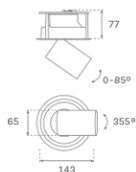

HANCE DOWNLIGHT

HD2SR10SP830DW

HANCE G2 DOWN SEMIREC 1000 WW SP DALI WH

Description:

LAMP multidirectional semi-recessed downlight HANCE G2 DOWN SEMIREC 1000. Allowing 355° rotation and tilting up to 85°. Body and frame made of die-cast aluminium for proper thermal management. Black polycarbonate injection moulded anti-glare ring. 20° spot reflector. LED COB, 3000K and CRI80. Electronic DALI control gear included. IP20, IK07 ratings. Insulation Class II. LED life time: 78.000 L80B10 (Ta=25°C). Available finishes: Textured white and textured black.

Finish: Texturised white RAL 9010

Installation: Recessed

TECHNICAL SPECIFICATIONS:

Light output:	995 lm	°K :	3000
Plum:	8,6W	CRI :	80
Efficacy:	115,7 lm/w	R9 :	60
UGR:	<16	MacAdam:	3
Type:	COB	Power Supply:	220-240V 50/60Hz
LED Lifetime:	78.000 L80B10 (Ta=25°C)	Gear:	Adjustable DALI
Power:	7W		