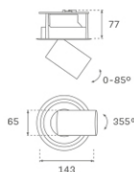

HANCE DOWNLIGHT

HD2SR10MF930NW

HANCE G2 DOWN SEMIREC 1000 9WW MFL WH

Description:

LAMP multidirectional semi-recessed downlight HANCE G2 DOWN SEMIREC 1000. Allowing 355° rotation and tilting up to 85°. Body and frame made of die-cast aluminium for proper thermal management. Black polycarbonate injection moulded anti-glare ring. 25° middle flood reflector. LED COB, 3000K and CRI90. Electronic ON OFF control gear included. IP20, IK07 ratings. Insulation Class II. LED life time: 78.000 L80B10 (Ta=25°C). Available finishes: Textured white and textured black.

Finish: Texturised white RAL 9010

Installation: Recessed

TECHNICAL SPECIFICATIONS:

Light output:	876 lm	°K :	3000
Plum:	8,6W	CRI :	90
Efficacy:	101,9 lm/w	R9 :	60
UGR:	<19	MacAdam:	3
Type:	COB	Power Supply:	220-240V 50/60Hz
LED Lifetime:	78.000 L80B10 (Ta=25°C)	Gear:	Electronic
Power:	7W		