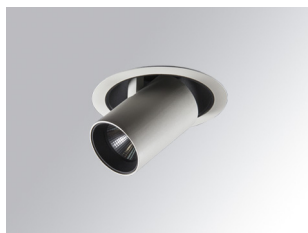

HANCE DOWNLIGHT

HD2SR10MF930NW

HANCE G2 DOWN SEMIREC 1000 9WW MFL WH

Description:

LAMP multidirectional semi-recessed downlight HANCE G2 DOWN SEMIREC 1000. Allowing 355° rotation and tilting up to 85°. Body and frame made of die-cast aluminium for proper thermal management. Black polycarbonate injection moulded anti-glare ring. 25° middle flood reflector. LED COB, 3000K and CRI90. Electronic ON OFF control gear included. IP20, IK07 ratings. Insulation Class II. LED life time: 78.000 L80B10 (Ta=25°C). Available finishes: Textured white and textured black.

Finish: Texturised white RAL 9010

Installation: Recessed

TECHNICAL SPECIFICATIONS:

Light output:	876 lm	°K :	3000
Plum:	8,6W	CRI :	90
Efficacy:	101,9 lm/w	R9 :	60
UGR:	<19	MacAdam:	3
Type:	COB	Power Supply:	220-240V 50/60Hz
LED Lifetime:	78.000 L80B10 (Ta=25°C)	Gear:	Electronic
Power:	7W		

ACCESORIES :

Optical

Product code:

HSCU50

Description:

HANCE 1000/2000 ACC. CUTTING BEAM

Product code:

HSO50