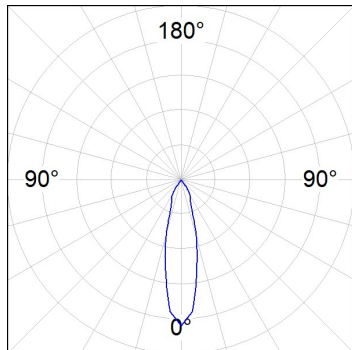

HANCE DOWNLIGHT

HD2SR10MF930NW

HANCE G2 DOWN SEMIREC 1000 9WW MFL WH

Description:

LAMP multidirectional semi-recessed downlight HANCE G2 DOWN SEMIREC 1000. Allowing 355° rotation and tilting up to 85°. Body and frame made of die-cast aluminium for proper thermal management. Black polycarbonate injection moulded anti-glare ring. 25° middle flood reflector. LED COB, 3000K and CRI90. Electronic ON OFF control gear included. IP20, IK07 ratings. Insulation Class II. LED life time: 78.000 L80B10 (Ta=25°C). Available finishes: Textured white and textured black.

Finish: Texturised white RAL 9010

Installation: Recessed

TECHNICAL SPECIFICATIONS:

Light output:	876 lm	°K :	3000
Plum:	8,6W	CRI :	90
Efficacy:	101,9 lm/w	R9 :	60
UGR:	<19	MacAdam:	3
Type:	COB	Power Supply:	220-240V 50/60Hz
LED Lifetime:	78.000 L80B10 (Ta=25°C)	Gear:	Electronic
Power:	7W		

Light output tolerance +/- 10%

CUSTOM MADE OPTIONS:

HANCE DOWNLIGHT

HD2SR10MF930NW

HANCE G2 DOWN SEMIREC 1000 9WW MFL WH

PHOTOMETRIC DATA :

HD2SR10MF930NW
 $\eta = 100\%$
 $I_{max} = 3354 \text{ cd/klm}$
 UTE:
 CIE: 101 100 100 100 100