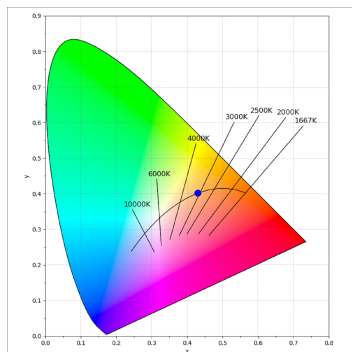

Finish: Texturised white RAL 9010

Installation: Recessed

TECHNICAL SPECIFICATIONS:

Light output:	876 lm	°K :	3000
Plum:	8,6W	CRI :	90
Efficacy:	101,9 lm/w	R9 :	60
UGR:	<19	MacAdam:	3
Type:	COB	Power Supply:	220-240V 50/60Hz
LED Lifetime:	78.000 L80B10 (Ta=25°C)	Gear:	Electronic
Power:	7W		

Light output tolerance +/- 10%

CUSTOM MADE OPTIONS:

HANCE DOWNLIGHT

HD2SR10MF930NW

HANCE G2 DOWN SEMIREC 1000 9WW MFL WH

PHOTOMETRIC DATA :

HD2SR10MF930NW
 $\eta = 100\%$
 $I_{max} = 3354 \text{ cd/klm}$
 UTE:
 CIE: 101 100 100 100 100