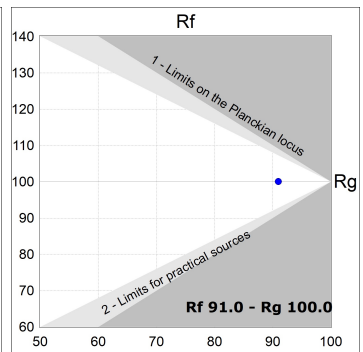

Finish: Texturised white RAL 9010

Installation: Recessed

TECHNICAL SPECIFICATIONS:

Light output:	876 lm	°K :	3000
Plum:	8,6W	CRI :	90
Efficacy:	101,9 lm/w	R9 :	60
UGR:	<19	MacAdam:	3
Type:	COB	Power Supply:	220-240V 50/60Hz
LED Lifetime:	78.000 L80B10 (Ta=25°C)	Gear:	Electronic
Power:	7W		

Light output tolerance +/- 10%

CUSTOM MADE OPTIONS:

HANCE DOWNLIGHT

HD2SR10MF930NW

HANCE G2 DOWN SEMIREC 1000 9WW MFL WH

PHOTOMETRIC DATA :

HD2SR10MF930NW
 $\eta = 100\%$
 $I_{max} = 3354 \text{ cd/klm}$
 UTE:
 CIE: 101 100 100 100 100