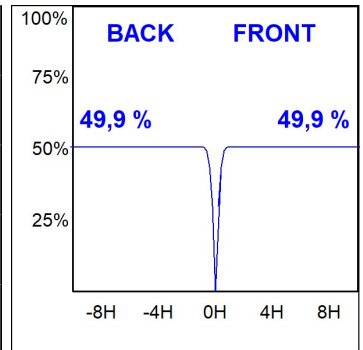

HANCE DOWNLIGHT

HD2SR10MF930NW

HANCE G2 DOWN SEMIREC 1000 9WW MFL WH

Description:

LAMP multidirectional semi-recessed downlight HANCE G2 DOWN SEMIREC 1000. Allowing 355° rotation and tilting up to 85°. Body and frame made of die-cast aluminium for proper thermal management. Black polycarbonate injection moulded anti-glare ring. 25° middle flood reflector. LED COB, 3000K and CRI90. Electronic ON OFF control gear included. IP20, IK07 ratings. Insulation Class II. LED life time: 78.000 L80B10 (Ta=25°C). Available finishes: Textured white and textured black.

Finish: Texturised white RAL 9010

Installation: Recessed

TECHNICAL SPECIFICATIONS:

Light output:	876 lm	°K :	3000
Plum:	8,6W	CRI :	90
Efficacy:	101,9 lm/w	R9 :	60
UGR:	<19	MacAdam:	3
Type:	COB	Power Supply:	220-240V 50/60Hz
LED Lifetime:	78.000 L80B10 (Ta=25°C)	Gear:	Electronic
Power:	7W		

Light output tolerance +/- 10%

CUSTOM MADE OPTIONS:

HANCE DOWNLIGHT

HD2SR10MF930NW

HANCE G2 DOWN SEMIREC 1000 9WW MFL WH

PHOTOMETRIC DATA :

HD2SR10MF930NW
 $\eta = 100\%$
 $I_{max} = 3354 \text{ cd/klm}$
 UTE:
 CIE: 101 100 100 100 100