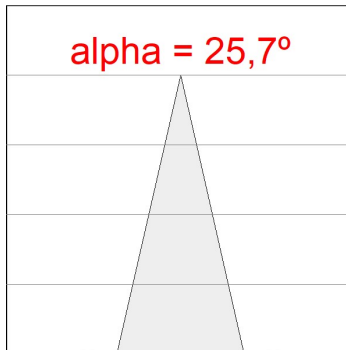

Light output tolerance +/- 10%

CUSTOM MADE OPTIONS:

HANCE DOWNLIGHT

HD2SR10MF930NW

HANCE G2 DOWN SEMIREC 1000 9WW MFL WH

PHOTOMETRIC DATA :

HD2SR10MF930NW
 $\eta = 100\%$
 $I_{max} = 3354 \text{ cd/klm}$
 UTE:
 CIE: 101 100 100 100 100