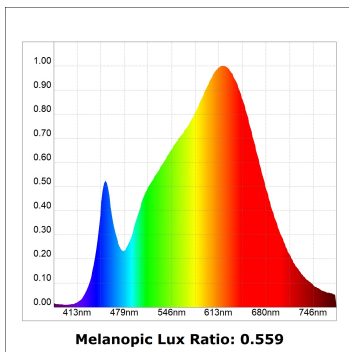

HANCE DOWNLIGHT

HD2SR10MF930NW

HANCE G2 DOWN SEMIREC 1000 9WW MFL WH

Description:

LAMP multidirectional semi-recessed downlight HANCE G2 DOWN SEMIREC 1000. Allowing 355° rotation and tilting up to 85°. Body and frame made of die-cast aluminium for proper thermal management. Black polycarbonate injection moulded anti-glare ring. 25° middle flood reflector. LED COB, 3000K and CRI90. Electronic ON OFF control gear included. IP20, IK07 ratings. Insulation Class II. LED life time: 78.000 L80B10 (Ta=25°C). Available finishes: Textured white and textured black.

Finish: Texturised white RAL 9010

Installation: Recessed

TECHNICAL SPECIFICATIONS:

Light output:	876 lm	°K :	3000
Plum:	8,6W	CRI :	90
Efficacy:	101,9 lm/w	R9 :	60
UGR:	<19	MacAdam:	3
Type:	COB	Power Supply:	220-240V 50/60Hz
LED Lifetime:	78.000 L80B10 (Ta=25°C)	Gear:	Electronic
Power:	7W		

Light output tolerance +/- 10%

CUSTOM MADE OPTIONS:

HANCE DOWNLIGHT

HD2SR10MF930NW

HANCE G2 DOWN SEMIREC 1000 9WW MFL WH

PHOTOMETRIC DATA :

HD2SR10MF930NW
 $\eta = 100\%$
 $I_{max} = 3354 \text{ cd/klm}$
 UTE:
 CIE: 101 100 100 100 100