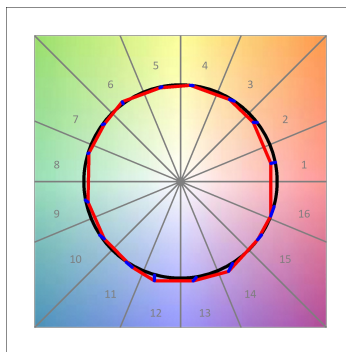

HANCE DOWNLIGHT

HD2SR10MF930NW

HANCE G2 DOWN SEMIREC 1000 9WW MFL WH

Description:

LAMP multidirectional semi-recessed downlight HANCE G2 DOWN SEMIREC 1000. Allowing 355° rotation and tilting up to 85°. Body and frame made of die-cast aluminium for proper thermal management. Black polycarbonate injection moulded anti-glare ring. 25° middle flood reflector. LED COB, 3000K and CRI90. Electronic ON OFF control gear included. IP20, IK07 ratings. Insulation Class II. LED life time: 78.000 L80B10 (Ta=25°C). Available finishes: Textured white and textured black.

Finish: Texturised white RAL 9010

Installation: Recessed

TECHNICAL SPECIFICATIONS:

Light output:	876 lm	°K :	3000
Plum:	8,6W	CRI :	90
Efficacy:	101,9 lm/w	R9 :	60
UGR:	<19	MacAdam:	3
Type:	COB	Power Supply:	220-240V 50/60Hz
LED Lifetime:	78.000 L80B10 (Ta=25°C)	Gear:	Electronic
Power:	7W		

Light output tolerance +/- 10%

CUSTOM MADE OPTIONS:

HANCE DOWNLIGHT

HD2SR10MF930NW

HANCE G2 DOWN SEMIREC 1000 9WW MFL WH

PHOTOMETRIC DATA :

HD2SR10MF930NW
 $\eta = 100\%$
 $I_{max} = 3354 \text{ cd/klm}$
 UTE:
 CIE: 101 100 100 100 100