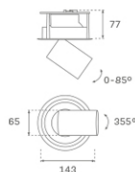

HANCE DOWNLIGHT

HD2SR10MF830NW

HANCE G2 DOWN SEMIREC 1000 WW MFL WH

Description:

LAMP multidirectional semi-recessed downlight HANCE G2 DOWN SEMIREC 1000. Allowing 355° rotation and tilting up to 85°. Body and frame made of die-cast aluminium for proper thermal management. Black polycarbonate injection moulded anti-glare ring. 25° middle flood reflector. LED COB, 3000K and CRI80. Electronic ON OFF control gear included. IP20, IK07 ratings. Insulation Class II. LED life time: 78.000 L80B10 (Ta=25°C). Available finishes: Textured white and textured black.

Finish: Texturised white RAL 9010

Installation: Recessed

TECHNICAL SPECIFICATIONS:

Light output:	1.022 lm	°K :	3000
Plum:	8,6W	CRI :	80
Efficacy:	118,8 lm/w	R9 :	60
UGR:	<19	MacAdam:	3
Type:	COB	Power Supply:	220-240V 50/60Hz
LED Lifetime:	78.000 L80B10 (Ta=25°C)	Gear:	Electronic
Power:	7W		

Light output tolerance +/- 10%

CUSTOM MADE OPTIONS: