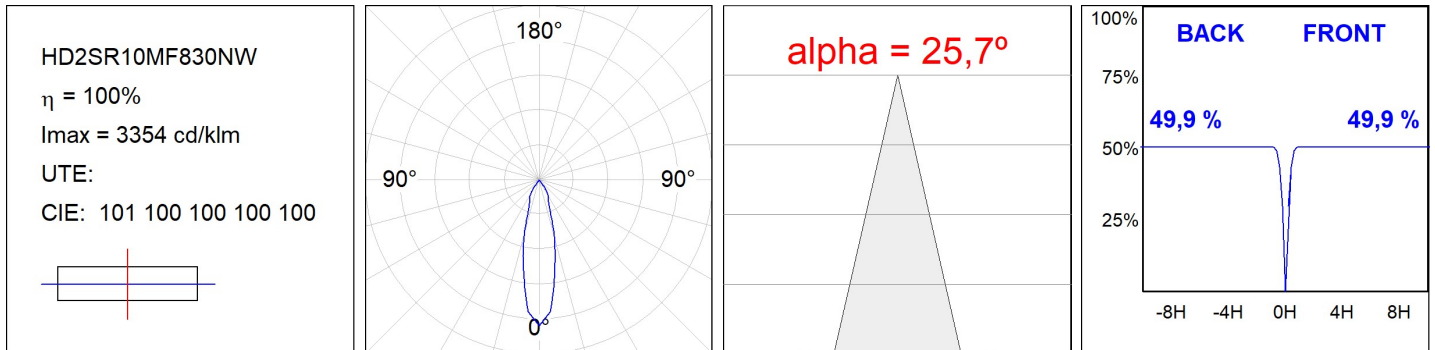

HD2SR10MF830NW

HANCE G2 DOWN SEMIREC 1000 WW MFL WH

PHOTOMETRIC DATA :