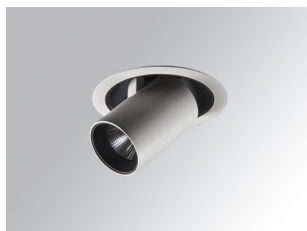

# HANCE DOWNLIGHT

HD2SR10MF830NW

## HANCE G2 DOWN SEMIREC 1000 WW MFL WH

### Description:

LAMP multidirectional semi-recessed downlight HANCE G2 DOWN SEMIREC 1000. Allowing 355° rotation and tilting up to 85°. Body and frame made of die-cast aluminium for proper thermal management. Black polycarbonate injection moulded anti-glare ring. 25° middle flood reflector. LED COB, 3000K and CRI80. Electronic ON OFF control gear included. IP20, IK07 ratings. Insulation Class II. LED life time: 78.000 L80B10 (Ta=25°C). Available finishes: Textured white and textured black.

**Finish:** Texturised white RAL 9010

**Installation:** Recessed