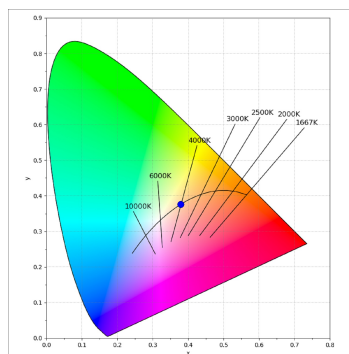

Light output tolerance +/- 10%

CUSTOM MADE OPTIONS:

HANCE DOWNLIGHT

HD2SR10FL940DB

HANCE G2 DOWN SEMIREC 1000 9NW FL DA BK

PHOTOMETRIC DATA :

HD2SR10FL940DB
 $\eta = 100\%$
 $I_{max} = 2218 \text{ cd/klm}$
 UTE:
 CIE: 100 100 100 100 100