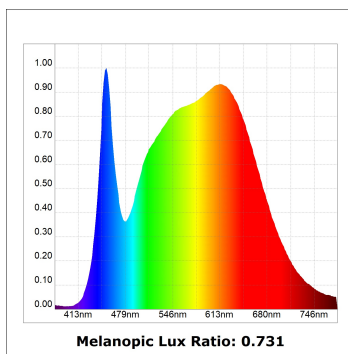

HANCE DOWNLIGHT

HD2SR10FL940DB

HANCE G2 DOWN SEMIREC 1000 9NW FL DA BK

Description:

LAMP multidirectional semi-recessed downlight HANCE G2 DOWN SEMIREC 1000. Allowing 355° rotation and tilting up to 85°. Body and frame made of die-cast aluminium for proper thermal management. Black polycarbonate injection moulded anti-glare ring. 35° flood reflector. LED COB, 4000K and CRI90. Electronic DALI control gear included. IP20, IK07 ratings. Insulation Class II. LED life time: 78.000 L80B10 (Ta=25°C). Available finishes: Textured white and textured black.

Finish: Texturised black RAL 9011

Installation: Recessed

TECHNICAL SPECIFICATIONS:

Light output:	914 lm	°K :	4000
Plum:	8,6W	CRI :	90
Efficacy:	106,3 lm/w	R9 :	66
UGR:	<19	MacAdam:	3
Type:	COB	Power Supply:	220-240V 50/60Hz
LED Lifetime:	78.000 L80B10 (Ta=25°C)	Gear:	Adjustable DALI
Power:	7W		

Light output tolerance +/- 10%

CUSTOM MADE OPTIONS:

HANCE DOWNLIGHT

HD2SR10FL940DB

HANCE G2 DOWN SEMIREC 1000 9NW FL DA BK

PHOTOMETRIC DATA :

HD2SR10FL940DB
 $\eta = 100\%$
 $I_{max} = 2218 \text{ cd/klm}$
 UTE:
 CIE: 100 100 100 100 100