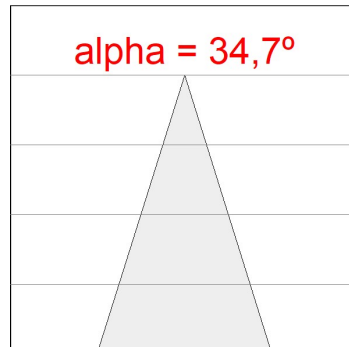

Light output tolerance +/- 10%

CUSTOM MADE OPTIONS:

HANCE DOWNLIGHT

HD2SR10FL940DB

HANCE G2 DOWN SEMIREC 1000 9NW FL DA BK

PHOTOMETRIC DATA :

HD2SR10FL940DB
 $\eta = 100\%$
 $I_{max} = 2218 \text{ cd/klm}$
 UTE:
 CIE: 100 100 100 100 100