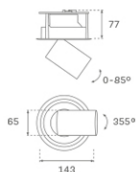

HANCE DOWNLIGHT

HD2SR10FL940DB

HANCE G2 DOWN SEMIREC 1000 9NW FL DA BK

Description:

LAMP multidirectional semi-recessed downlight HANCE G2 DOWN SEMIREC 1000. Allowing 355° rotation and tilting up to 85°. Body and frame made of die-cast aluminium for proper thermal management. Black polycarbonate injection moulded anti-glare ring. 35° flood reflector. LED COB, 4000K and CRI90. Electronic DALI control gear included. IP20, IK07 ratings. Insulation Class II. LED life time: 78.000 L80B10 (Ta=25°C). Available finishes: Textured white and textured black.

Finish: Texturised black RAL 9011

Installation: Recessed

TECHNICAL SPECIFICATIONS:

Light output:	914 lm	°K :	4000
Plum:	8,6W	CRI :	90
Efficacy:	106,3 lm/w	R9 :	66
UGR:	<19	MacAdam:	3
Type:	COB	Power Supply:	220-240V 50/60Hz
LED Lifetime:	78.000 L80B10 (Ta=25°C)	Gear:	Adjustable DALI
Power:	7W		