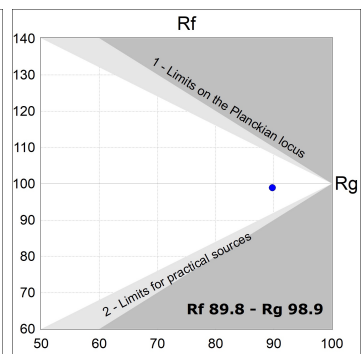

Finish: Texturised black RAL 9011

Installation: Recessed

TECHNICAL SPECIFICATIONS:

Light output:	914 lm	°K :	4000
Plum:	8,6W	CRI :	90
Efficacy:	106,3 lm/w	R9 :	66
UGR:	<19	MacAdam:	3
Type:	COB	Power Supply:	220-240V 50/60Hz
LED Lifetime:	78.000 L80B10 (Ta=25°C)	Gear:	Adjustable DALI
Power:	7W		

Light output tolerance +/- 10%

CUSTOM MADE OPTIONS:

HANCE DOWNLIGHT

HD2SR10FL940DB

HANCE G2 DOWN SEMIREC 1000 9NW FL DA BK

PHOTOMETRIC DATA :

HD2SR10FL940DB
 $\eta = 100\%$
 $I_{max} = 2218 \text{ cd/klm}$
 UTE:
 CIE: 100 100 100 100 100