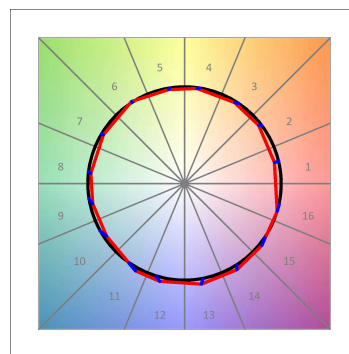

HANCE DOWNLIGHT

HD2SR10FL940DB

HANCE G2 DOWN SEMIREC 1000 9NW FL DA BK

Description:

LAMP multidirectional semi-recessed downlight HANCE G2 DOWN SEMIREC 1000. Allowing 355° rotation and tilting up to 85°. Body and frame made of die-cast aluminium for proper thermal management. Black polycarbonate injection moulded anti-glare ring. 35° flood reflector. LED COB, 4000K and CRI90. Electronic DALI control gear included. IP20, IK07 ratings. Insulation Class II. LED life time: 78.000 L80B10 (Ta=25°C). Available finishes: Textured white and textured black.

Light output tolerance +/- 10%

CUSTOM MADE OPTIONS:

HANCE DOWNLIGHT

HD2SR10FL940DB

HANCE G2 DOWN SEMIREC 1000 9NW FL DA BK

PHOTOMETRIC DATA :

HD2SR10FL940DB
 $\eta = 100\%$
 $I_{max} = 2218 \text{ cd/klm}$
 UTE:
 CIE: 100 100 100 100 100