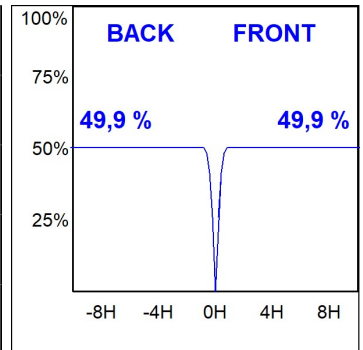

HANCE DOWNLIGHT

HD2SR10FL930NW

HANCE G2 DOWN SEMIREC 1000 9WW FL WH

Description:

LAMP multidirectional semi-recessed downlight HANCE G2 DOWN SEMIREC 1000. Allowing 355° rotation and tilting up to 85°. Body and frame made of die-cast aluminium for proper thermal management. Black polycarbonate injection moulded anti-glare ring. 35° flood reflector. LED COB, 3000K and CRI90. Electronic ON OFF control gear included. IP20, IK07 ratings. Insulation Class II. LED life time: 78.000 L80B10 (Ta=25°C). Available finishes: Textured white and textured black.

Finish: Texturised white RAL 9010

Installation: Recessed

TECHNICAL SPECIFICATIONS:

Light output:	867 lm	°K :	3000
Plum:	8,6W	CRI :	90
Efficacy:	100,8 lm/w	R9 :	60
UGR:	<19	MacAdam:	3
Type:	COB	Power Supply:	220-240V 50/60Hz
LED Lifetime:	78.000 L80B10 (Ta=25°C)	Gear:	Electronic
Power:	7W		

Light output tolerance +/- 10%

CUSTOM MADE OPTIONS:

HANCE DOWNLIGHT

HD2SR10FL930NW

HANCE G2 DOWN SEMIREC 1000 9WW FL WH

PHOTOMETRIC DATA :

HD2SR10FL930NW
 $\eta = 100\%$
 $I_{max} = 2218 \text{ cd/klm}$
 UTE:
 CIE: 100 100 100 100 100