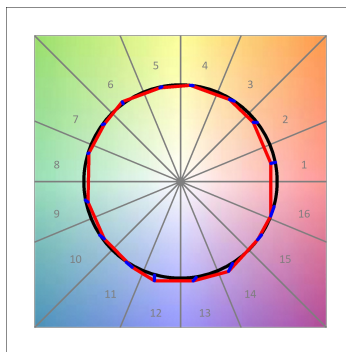

HANCE DOWNLIGHT

HD2SR10FL930NW

HANCE G2 DOWN SEMIREC 1000 9WW FL WH

Description:

LAMP multidirectional semi-recessed downlight HANCE G2 DOWN SEMIREC 1000. Allowing 355° rotation and tilting up to 85°. Body and frame made of die-cast aluminium for proper thermal management. Black polycarbonate injection moulded anti-glare ring. 35° flood reflector. LED COB, 3000K and CRI90. Electronic ON OFF control gear included. IP20, IK07 ratings. Insulation Class II. LED life time: 78.000 L80B10 (Ta=25°C). Available finishes: Textured white and textured black.

Finish: Texturised white RAL 9010

Installation: Recessed

TECHNICAL SPECIFICATIONS:

Light output:	867 lm	°K :	3000
Plum:	8,6W	CRI :	90
Efficacy:	100,8 lm/w	R9 :	60
UGR:	<19	MacAdam:	3
Type:	COB	Power Supply:	220-240V 50/60Hz
LED Lifetime:	78.000 L80B10 (Ta=25°C)	Gear:	Electronic
Power:	7W		

Light output tolerance +/- 10%

CUSTOM MADE OPTIONS:

HANCE DOWNLIGHT

HD2SR10FL930NW

HANCE G2 DOWN SEMIREC 1000 9WW FL WH

PHOTOMETRIC DATA :

HD2SR10FL930NW
 $\eta = 100\%$
 $I_{max} = 2218 \text{ cd/klm}$
 UTE:
 CIE: 100 100 100 100 100