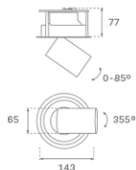

HANCE DOWNLIGHT

HD2SR10FL930NW

HANCE G2 DOWN SEMIREC 1000 9WW FL WH

Description:

LAMP multidirectional semi-recessed downlight HANCE G2 DOWN SEMIREC 1000. Allowing 355° rotation and tilting up to 85°. Body and frame made of die-cast aluminium for proper thermal management. Black polycarbonate injection moulded anti-glare ring. 35° flood reflector. LED COB, 3000K and CRI90. Electronic ON OFF control gear included. IP20, IK07 ratings. Insulation Class II. LED life time: 78.000 L80B10 (Ta=25°C). Available finishes: Textured white and textured black.

Finish: Texturised white RAL 9010

Installation: Recessed

TECHNICAL SPECIFICATIONS:

Light output:	867 lm	°K :	3000
Plum:	8,6W	CRI :	90
Efficacy:	100,8 lm/w	R9 :	60
UGR:	<19	MacAdam:	3
Type:	COB	Power Supply:	220-240V 50/60Hz
LED Lifetime:	78.000 L80B10 (Ta=25°C)	Gear:	Electronic
Power:	7W		