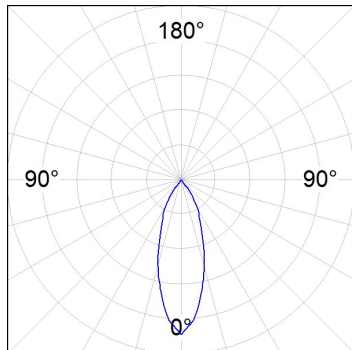

HANCE DOWNLIGHT

HD2SR10FL930NW

HANCE G2 DOWN SEMIREC 1000 9WW FL WH

Description:

LAMP multidirectional semi-recessed downlight HANCE G2 DOWN SEMIREC 1000. Allowing 355° rotation and tilting up to 85°. Body and frame made of die-cast aluminium for proper thermal management. Black polycarbonate injection moulded anti-glare ring. 35° flood reflector. LED COB, 3000K and CRI90. Electronic ON OFF control gear included. IP20, IK07 ratings. Insulation Class II. LED life time: 78.000 L80B10 (Ta=25°C). Available finishes: Textured white and textured black.

Finish: Texturised white RAL 9010

Installation: Recessed

TECHNICAL SPECIFICATIONS:

Light output:	867 lm	°K :	3000
Plum:	8,6W	CRI :	90
Efficacy:	100,8 lm/w	R9 :	60
UGR:	<19	MacAdam:	3
Type:	COB	Power Supply:	220-240V 50/60Hz
LED Lifetime:	78.000 L80B10 (Ta=25°C)	Gear:	Electronic
Power:	7W		

Light output tolerance +/- 10%

CUSTOM MADE OPTIONS:

HANCE DOWNLIGHT

HD2SR10FL930NW

HANCE G2 DOWN SEMIREC 1000 9WW FL WH

PHOTOMETRIC DATA :

HD2SR10FL930NW
 $\eta = 100\%$
 $I_{max} = 2218 \text{ cd/klm}$
 UTE:
 CIE: 100 100 100 100 100