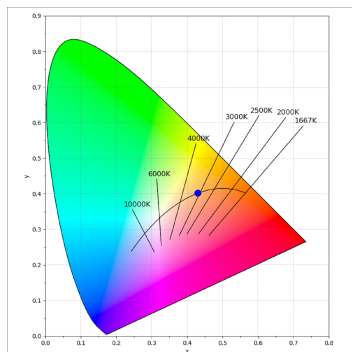

Finish: Texturised white RAL 9010

Installation: Recessed

TECHNICAL SPECIFICATIONS:

Light output:	867 lm	°K :	3000
Plum:	8,6W	CRI :	90
Efficacy:	100,8 lm/w	R9 :	60
UGR:	<19	MacAdam:	3
Type:	COB	Power Supply:	220-240V 50/60Hz
LED Lifetime:	78.000 L80B10 (Ta=25°C)	Gear:	Electronic
Power:	7W		

Light output tolerance +/- 10%

CUSTOM MADE OPTIONS:

HANCE DOWNLIGHT

HD2SR10FL930NW

HANCE G2 DOWN SEMIREC 1000 9WW FL WH

PHOTOMETRIC DATA :

HD2SR10FL930NW
 $\eta = 100\%$
 $I_{max} = 2218 \text{ cd/klm}$
 UTE:
 CIE: 100 100 100 100 100