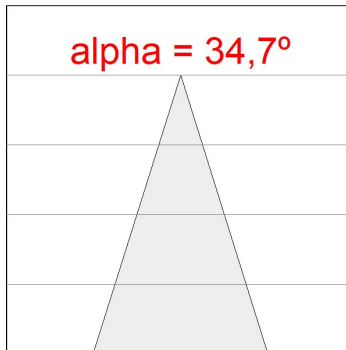

Light output tolerance +/- 10%

CUSTOM MADE OPTIONS:

HANCE DOWNLIGHT

HD2SR10FL930NW

HANCE G2 DOWN SEMIREC 1000 9WW FL WH

PHOTOMETRIC DATA :

HD2SR10FL930NW
 $\eta = 100\%$
 $I_{max} = 2218 \text{ cd/klm}$
 UTE:
 CIE: 100 100 100 100 100