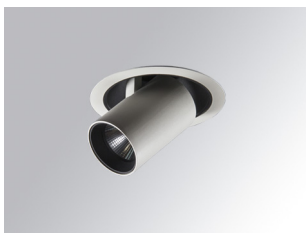

HANCE DOWNLIGHT

HD2SR10FL930NW

HANCE G2 DOWN SEMIREC 1000 9WW FL WH

Description:

LAMP multidirectional semi-recessed downlight HANCE G2 DOWN SEMIREC 1000. Allowing 355° rotation and tilting up to 85°. Body and frame made of die-cast aluminium for proper thermal management. Black polycarbonate injection moulded anti-glare ring. 35° flood reflector. LED COB, 3000K and CRI90. Electronic ON OFF control gear included. IP20, IK07 ratings. Insulation Class II. LED life time: 78.000 L80B10 (Ta=25°C). Available finishes: Textured white and textured black.

Finish: Texturised white RAL 9010

Installation: Recessed

TECHNICAL SPECIFICATIONS:

Light output:	867 lm	°K :	3000
Plum:	8,6W	CRI :	90
Efficacy:	100,8 lm/w	R9 :	60
UGR:	<19	MacAdam:	3
Type:	COB	Power Supply:	220-240V 50/60Hz
LED Lifetime:	78.000 L80B10 (Ta=25°C)	Gear:	Electronic
Power:	7W		

ACCESORIES :

Optical

Product code:

HSCU50

Description:

HANCE 1000/2000 ACC. CUTTING BEAM

Product code:

HSO50