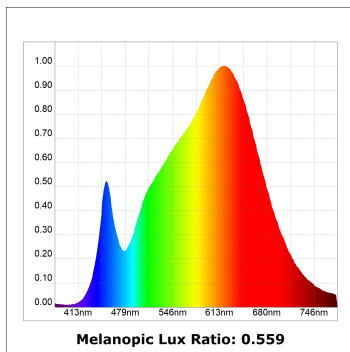

HANCE DOWNLIGHT

HD2SR10FL930NW

HANCE G2 DOWN SEMIREC 1000 9WW FL WH

Description:

LAMP multidirectional semi-recessed downlight HANCE G2 DOWN SEMIREC 1000. Allowing 355° rotation and tilting up to 85°. Body and frame made of die-cast aluminium for proper thermal management. Black polycarbonate injection moulded anti-glare ring. 35° flood reflector. LED COB, 3000K and CRI90. Electronic ON OFF control gear included. IP20, IK07 ratings. Insulation Class II. LED life time: 78.000 L80B10 (Ta=25°C). Available finishes: Textured white and textured black.

Finish: Texturised white RAL 9010

Installation: Recessed

TECHNICAL SPECIFICATIONS:

Light output:	867 lm	°K :	3000
Plum:	8,6W	CRI :	90
Efficacy:	100,8 lm/w	R9 :	60
UGR:	<19	MacAdam:	3
Type:	COB	Power Supply:	220-240V 50/60Hz
LED Lifetime:	78.000 L80B10 (Ta=25°C)	Gear:	Electronic
Power:	7W		

Light output tolerance +/- 10%

CUSTOM MADE OPTIONS:

HANCE DOWNLIGHT

HD2SR10FL930NW

HANCE G2 DOWN SEMIREC 1000 9WW FL WH

PHOTOMETRIC DATA :

HD2SR10FL930NW
 $\eta = 100\%$
 $I_{max} = 2218 \text{ cd/klm}$
 UTE:
 CIE: 100 100 100 100 100