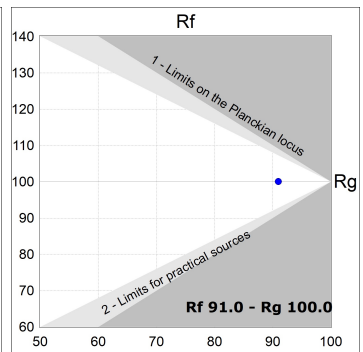

Finish: Texturised white RAL 9010

Installation: Recessed

TECHNICAL SPECIFICATIONS:

Light output:	867 lm	°K :	3000
Plum:	8,6W	CRI :	90
Efficacy:	100,8 lm/w	R9 :	60
UGR:	<19	MacAdam:	3
Type:	COB	Power Supply:	220-240V 50/60Hz
LED Lifetime:	78.000 L80B10 (Ta=25°C)	Gear:	Electronic
Power:	7W		

Light output tolerance +/- 10%

CUSTOM MADE OPTIONS:

HANCE DOWNLIGHT

HD2SR10FL930NW

HANCE G2 DOWN SEMIREC 1000 9WW FL WH

PHOTOMETRIC DATA :

HD2SR10FL930NW
 $\eta = 100\%$
 $I_{max} = 2218 \text{ cd/klm}$
 UTE:
 CIE: 100 100 100 100 100