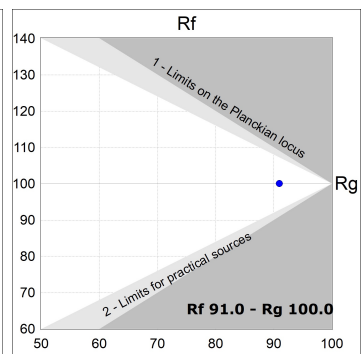

Finish: Texturised black RAL 9011

Installation: Recessed

TECHNICAL SPECIFICATIONS:

Light output:	867 lm	°K :	3000
Plum:	8,6W	CRI :	90
Efficacy:	100,8 lm/w	R9 :	60
UGR:	<19	MacAdam:	3
Type:	COB	Power Supply:	220-240V 50/60Hz
LED Lifetime:	78.000 L80B10 (Ta=25°C)	Gear:	Electronic
Power:	7W		

Light output tolerance +/- 10%

CUSTOM MADE OPTIONS:

HANCE DOWNLIGHT

HD2SR10FL930NB

HANCE G2 DOWN SEMIREC 1000 9WW FL BK

PHOTOMETRIC DATA :

HD2SR10FL930NB
 $\eta = 100\%$
 $I_{max} = 2218 \text{ cd/klm}$
 UTE:
 CIE: 100 100 100 100 100