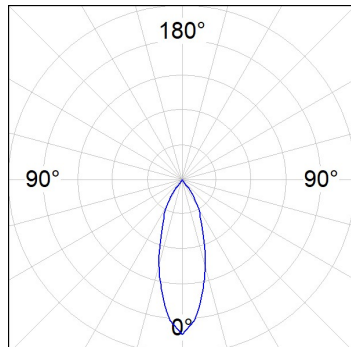

Light output tolerance +/- 10%

CUSTOM MADE OPTIONS:

HANCE DOWNLIGHT

HD2SR10FL930NB

HANCE G2 DOWN SEMIREC 1000 9WW FL BK

PHOTOMETRIC DATA :

HD2SR10FL930NB
 $\eta = 100\%$
 $I_{max} = 2218 \text{ cd/klm}$
 UTE:
 CIE: 100 100 100 100 100