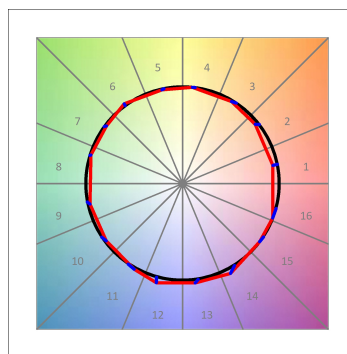

HANCE DOWNLIGHT

HD2SR10FL930NB

HANCE G2 DOWN SEMIREC 1000 9WW FL BK

Description:

LAMP multidirectional semi-recessed downlight HANCE G2 DOWN SEMIREC 1000. Allowing 355° rotation and tilting up to 85°. Body and frame made of die-cast aluminium for proper thermal management. Black polycarbonate injection moulded anti-glare ring. 35° flood reflector. LED COB, 3000K and CRI90. Electronic ON OFF control gear included. IP20, IK07 ratings. Insulation Class II. LED life time: 78.000 L80B10 (Ta=25°C). Available finishes: Textured white and textured black.

Light output tolerance +/- 10%

CUSTOM MADE OPTIONS:

HANCE DOWNLIGHT

HD2SR10FL930NB

HANCE G2 DOWN SEMIREC 1000 9WW FL BK

PHOTOMETRIC DATA :

HD2SR10FL930NB
 $\eta = 100\%$
 $I_{max} = 2218 \text{ cd/klm}$
 UTE:
 CIE: 100 100 100 100 100