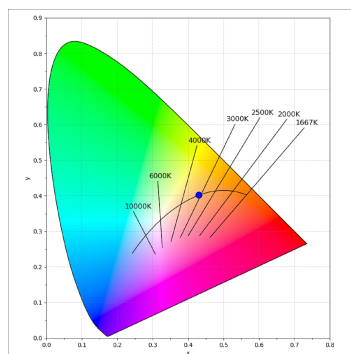

Light output tolerance +/- 10%

CUSTOM MADE OPTIONS:

HANCE DOWNLIGHT

HD2SR10FL930NB

HANCE G2 DOWN SEMIREC 1000 9WW FL BK

PHOTOMETRIC DATA :

HD2SR10FL930NB
 $\eta = 100\%$
 $I_{max} = 2218 \text{ cd/klm}$
 UTE:
 CIE: 100 100 100 100 100