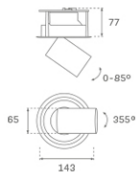

HANCE DOWNLIGHT

HD2SR10FL930NB

HANCE G2 DOWN SEMIREC 1000 9WW FL BK

Description:

LAMP multidirectional semi-recessed downlight HANCE G2 DOWN SEMIREC 1000. Allowing 355° rotation and tilting up to 85°. Body and frame made of die-cast aluminium for proper thermal management. Black polycarbonate injection moulded anti-glare ring. 35° flood reflector. LED COB, 3000K and CRI90. Electronic ON OFF control gear included. IP20, IK07 ratings. Insulation Class II. LED life time: 78.000 L80B10 (Ta=25°C). Available finishes: Textured white and textured black.

Finish: Texturised black RAL 9011

Installation: Recessed

TECHNICAL SPECIFICATIONS:

Light output:	867 lm	°K :	3000
Plum:	8,6W	CRI :	90
Efficacy:	100,8 lm/w	R9 :	60
UGR:	<19	MacAdam:	3
Type:	COB	Power Supply:	220-240V 50/60Hz
LED Lifetime:	78.000 L80B10 (Ta=25°C)	Gear:	Electronic
Power:	7W		