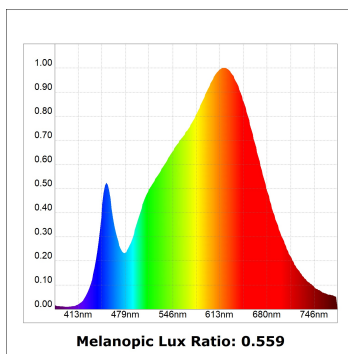

HANCE DOWNLIGHT

HD2SR10FL930NB

HANCE G2 DOWN SEMIREC 1000 9WW FL BK

Description:

LAMP multidirectional semi-recessed downlight HANCE G2 DOWN SEMIREC 1000. Allowing 355° rotation and tilting up to 85°. Body and frame made of die-cast aluminium for proper thermal management. Black polycarbonate injection moulded anti-glare ring. 35° flood reflector. LED COB, 3000K and CRI90. Electronic ON OFF control gear included. IP20, IK07 ratings. Insulation Class II. LED life time: 78.000 L80B10 (Ta=25°C). Available finishes: Textured white and textured black.

Finish: Texturised black RAL 9011

Installation: Recessed

TECHNICAL SPECIFICATIONS:

Light output:	867 lm	°K :	3000
Plum:	8,6W	CRI :	90
Efficacy:	100,8 lm/w	R9 :	60
UGR:	<19	MacAdam:	3
Type:	COB	Power Supply:	220-240V 50/60Hz
LED Lifetime:	78.000 L80B10 (Ta=25°C)	Gear:	Electronic
Power:	7W		

Light output tolerance +/- 10%

CUSTOM MADE OPTIONS:

HANCE DOWNLIGHT

HD2SR10FL930NB

HANCE G2 DOWN SEMIREC 1000 9WW FL BK

PHOTOMETRIC DATA :

HD2SR10FL930NB
 $\eta = 100\%$
 $I_{max} = 2218 \text{ cd/klm}$
 UTE:
 CIE: 100 100 100 100 100