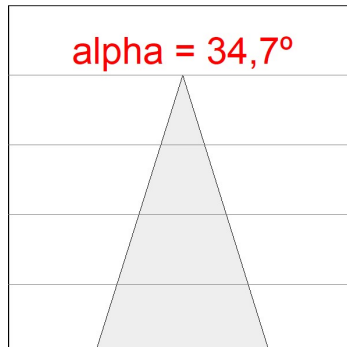

Light output tolerance +/- 10%

CUSTOM MADE OPTIONS:

HANCE DOWNLIGHT

HD2SR10FL930NB

HANCE G2 DOWN SEMIREC 1000 9WW FL BK

PHOTOMETRIC DATA :

HD2SR10FL930NB
 $\eta = 100\%$
 $I_{max} = 2218 \text{ cd/klm}$
 UTE:
 CIE: 100 100 100 100 100