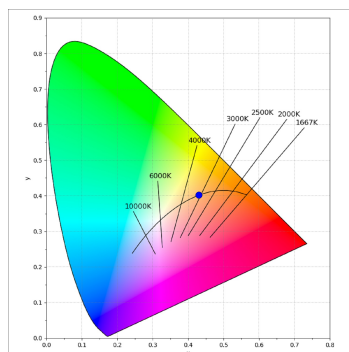

Finish: Texturised white RAL 9010

Installation: Recessed

TECHNICAL SPECIFICATIONS:

Light output:	867 lm	°K :	3000
Plum:	8,6W	CRI :	90
Efficacy:	100,8 lm/w	R9 :	60
UGR:	<19	MacAdam:	3
Type:	COB	Power Supply:	220-240V 50/60Hz
LED Lifetime:	78.000 L80B10 (Ta=25°C)	Gear:	Adjustable DALI
Power:	7W		

Light output tolerance +/- 10%

CUSTOM MADE OPTIONS:

HANCE DOWNLIGHT

HD2SR10FL930DW

HANCE G2 DOWN SEMIREC 1000 9WW FL DA WH

PHOTOMETRIC DATA :

HD2SR10FL930DW
 $\eta = 100\%$
 $I_{max} = 2218 \text{ cd/klm}$
 UTE:
 CIE: 100 100 100 100 100