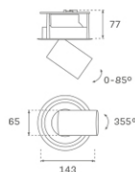

HANCE DOWNLIGHT

HD2SR10FL930DW

HANCE G2 DOWN SEMIREC 1000 9WW FL DA WH

Description:

LAMP multidirectional semi-recessed downlight HANCE G2 DOWN SEMIREC 1000. Allowing 355° rotation and tilting up to 85°. Body and frame made of die-cast aluminium for proper thermal management. Black polycarbonate injection moulded anti-glare ring. 35° flood reflector. LED COB, 3000K and CRI90. Electronic DALI control gear included. IP20, IK07 ratings. Insulation Class II. LED life time: 78.000 L80B10 (Ta=25°C). Available finishes: Textured white and textured black.

Finish: Texturised white RAL 9010

Installation: Recessed

TECHNICAL SPECIFICATIONS:

Light output:	867 lm	°K :	3000
Plum:	8,6W	CRI :	90
Efficacy:	100,8 lm/w	R9 :	60
UGR:	<19	MacAdam:	3
Type:	COB	Power Supply:	220-240V 50/60Hz
LED Lifetime:	78.000 L80B10 (Ta=25°C)	Gear:	Adjustable DALI
Power:	7W		