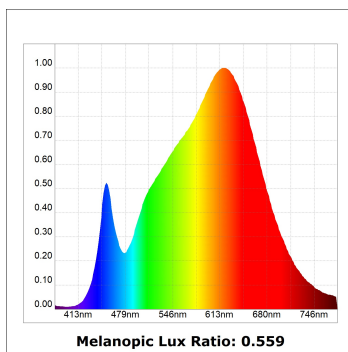

HANCE DOWNLIGHT

HD2SR10FL930DW

HANCE G2 DOWN SEMIREC 1000 9WW FL DA WH

Description:

LAMP multidirectional semi-recessed downlight HANCE G2 DOWN SEMIREC 1000. Allowing 355° rotation and tilting up to 85°. Body and frame made of die-cast aluminium for proper thermal management. Black polycarbonate injection moulded anti-glare ring. 35° flood reflector. LED COB, 3000K and CRI90. Electronic DALI control gear included. IP20, IK07 ratings. Insulation Class II. LED life time: 78.000 L80B10 (Ta=25°C). Available finishes: Textured white and textured black.

Finish: Texturised white RAL 9010

Installation: Recessed

TECHNICAL SPECIFICATIONS:

Light output:	867 lm	°K :	3000
Plum:	8,6W	CRI :	90
Efficacy:	100,8 lm/w	R9 :	60
UGR:	<19	MacAdam:	3
Type:	COB	Power Supply:	220-240V 50/60Hz
LED Lifetime:	78.000 L80B10 (Ta=25°C)	Gear:	Adjustable DALI
Power:	7W		

Light output tolerance +/- 10%

CUSTOM MADE OPTIONS:

HANCE DOWNLIGHT

HD2SR10FL930DW

HANCE G2 DOWN SEMIREC 1000 9WW FL DA WH

PHOTOMETRIC DATA :

HD2SR10FL930DW
 $\eta = 100\%$
 $I_{max} = 2218 \text{ cd/klm}$
 UTE:
 CIE: 100 100 100 100 100