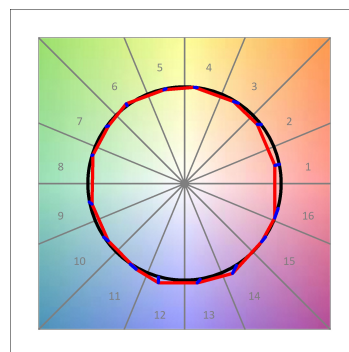

HANCE DOWNLIGHT

HD2SR10FL930DW

HANCE G2 DOWN SEMIREC 1000 9WW FL DA WH

Description:

LAMP multidirectional semi-recessed downlight HANCE G2 DOWN SEMIREC 1000. Allowing 355° rotation and tilting up to 85°. Body and frame made of die-cast aluminium for proper thermal management. Black polycarbonate injection moulded anti-glare ring. 35° flood reflector. LED COB, 3000K and CRI90. Electronic DALI control gear included. IP20, IK07 ratings. Insulation Class II. LED life time: 78.000 L80B10 (Ta=25°C). Available finishes: Textured white and textured black.

Light output tolerance +/- 10%

CUSTOM MADE OPTIONS:

HANCE DOWNLIGHT

HD2SR10FL930DW

HANCE G2 DOWN SEMIREC 1000 9WW FL DA WH

PHOTOMETRIC DATA :

HD2SR10FL930DW
 $\eta = 100\%$
 $I_{max} = 2218 \text{ cd/klm}$
 UTE:
 CIE: 100 100 100 100 100