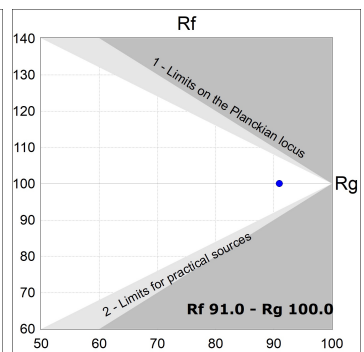

HANCE DOWNLIGHT

HD2SR10FL930DW

HANCE G2 DOWN SEMIREC 1000 9WW FL DA WH

Description:

LAMP multidirectional semi-recessed downlight HANCE G2 DOWN SEMIREC 1000. Allowing 355° rotation and tilting up to 85°. Body and frame made of die-cast aluminium for proper thermal management. Black polycarbonate injection moulded anti-glare ring. 35° flood reflector. LED COB, 3000K and CRI90. Electronic DALI control gear included. IP20, IK07 ratings. Insulation Class II. LED life time: 78.000 L80B10 (Ta=25°C). Available finishes: Textured white and textured black.

Finish: Texturised white RAL 9010

Installation: Recessed

TECHNICAL SPECIFICATIONS:

Light output:	867 lm	°K :	3000
Plum:	8,6W	CRI :	90
Efficacy:	100,8 lm/w	R9 :	60
UGR:	<19	MacAdam:	3
Type:	COB	Power Supply:	220-240V 50/60Hz
LED Lifetime:	78.000 L80B10 (Ta=25°C)	Gear:	Adjustable DALI
Power:	7W		

Light output tolerance +/- 10%

CUSTOM MADE OPTIONS:

HANCE DOWNLIGHT

HD2SR10FL930DW

HANCE G2 DOWN SEMIREC 1000 9WW FL DA WH

PHOTOMETRIC DATA :

HD2SR10FL930DW
 $\eta = 100\%$
 $I_{max} = 2218 \text{ cd/klm}$
 UTE:
 CIE: 100 100 100 100 100