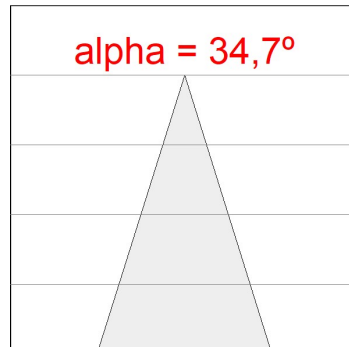

Light output tolerance +/- 10%

CUSTOM MADE OPTIONS:

HANCE DOWNLIGHT

HD2SR10FL930DW

HANCE G2 DOWN SEMIREC 1000 9WW FL DA WH

PHOTOMETRIC DATA :

HD2SR10FL930DW
 $\eta = 100\%$
 $I_{max} = 2218 \text{ cd/klm}$
 UTE:
 CIE: 100 100 100 100 100