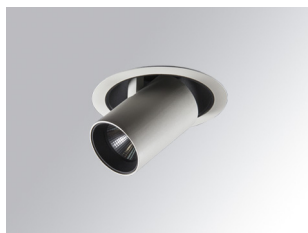

HANCE DOWNLIGHT

HD2SR10FL930DW

HANCE G2 DOWN SEMIREC 1000 9WW FL DA WH

Description:

LAMP multidirectional semi-recessed downlight HANCE G2 DOWN SEMIREC 1000. Allowing 355° rotation and tilting up to 85°. Body and frame made of die-cast aluminium for proper thermal management. Black polycarbonate injection moulded anti-glare ring. 35° flood reflector. LED COB, 3000K and CRI90. Electronic DALI control gear included. IP20, IK07 ratings. Insulation Class II. LED life time: 78.000 L80B10 (Ta=25°C). Available finishes: Textured white and textured black.

Finish: Texturised white RAL 9010

Installation: Recessed

TECHNICAL SPECIFICATIONS:

Light output:	867 lm	°K :	3000
Plum:	8,6W	CRI :	90
Efficacy:	100,8 lm/w	R9 :	60
UGR:	<19	MacAdam:	3
Type:	COB	Power Supply:	220-240V 50/60Hz
LED Lifetime:	78.000 L80B10 (Ta=25°C)	Gear:	Adjustable DALI
Power:	7W		

ACCESORIES :

Optical

Product code:

HSCU50

Description:

HANCE 1000/2000 ACC. CUTTING BEAM

Product code:

HSO50