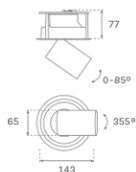

HANCE DOWNLIGHT

HD2SR10FL840NB

HANCE G2 DOWN SEMIREC 1000 NW FL BK

Description:

LAMP multidirectional semi-recessed downlight HANCE G2 DOWN SEMIREC 1000. Allowing 355° rotation and tilting up to 85°. Body and frame made of die-cast aluminium for proper thermal management. Black polycarbonate injection moulded anti-glare ring. 35° flood reflector. LED COB, 4000K and CRI80. Electronic ON OFF control gear included. IP20, IK07 ratings. Insulation Class II. LED life time: 78.000 L80B10 (Ta=25°C). Available finishes: Textured white and textured black.

Finish: Texturised black RAL 9011

Installation: Recessed

TECHNICAL SPECIFICATIONS:

Light output:	1.071 lm	°K :	4000
Plum:	8,6W	CRI :	80
Efficacy:	124,5 lm/w	R9 :	66
UGR:	<19	MacAdam:	3
Type:	COB	Power Supply:	220-240V 50/60Hz
LED Lifetime:	78.000 L80B10 (Ta=25°C)	Gear:	Electronic
Power:	7W		

Light output tolerance +/- 10%

CUSTOM MADE OPTIONS: