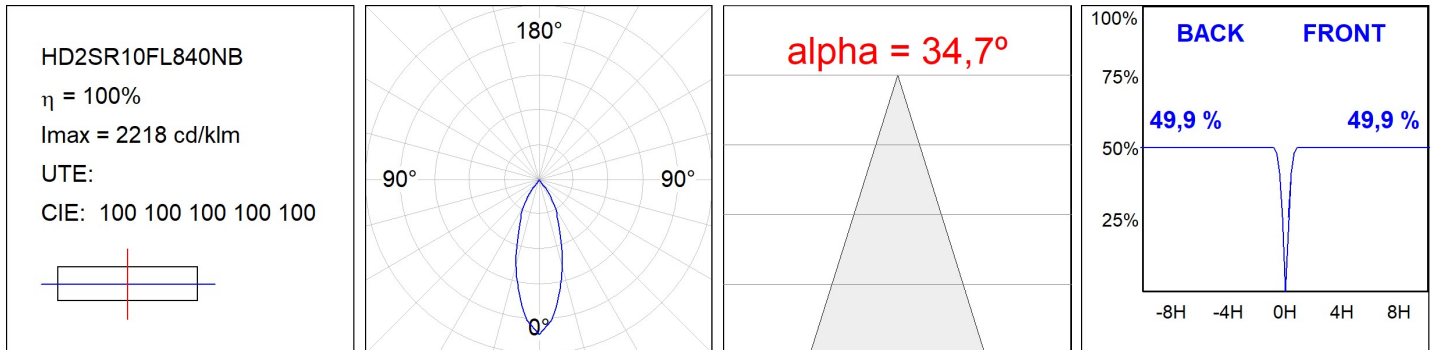

HD2SR10FL840NB

HANCE G2 DOWN SEMIREC 1000 NW FL BK

PHOTOMETRIC DATA :