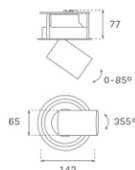

HD2SR10FL830DB

HANCE G2 DOWN SEMIREC 1000 WW FL DALI BK

**Description:**

LAMP multidirectional semi-recessed downlight HANCE G2 DOWN SEMIREC 1000. Allowing 355° rotation and tilting up to 85°. Body and frame made of die-cast aluminium for proper thermal management. Black polycarbonate injection moulded anti-glare ring. 35° flood reflector. LED COB, 3000K and CRI80. Electronic DALI control gear included. IP20, IK07 ratings. Insulation Class II. LED life time: 78.000 L80B10 (Ta=25°C). Available finishes: Textured white and textured black.

**Finish:** Texturised black RAL 9011

**Installation:** Recessed

**TECHNICAL SPECIFICATIONS:**

<b>Light output:</b>	1.011 lm	<b>°K :</b>	3000
<b>Plum:</b>	8,6W	<b>CRI :</b>	80
<b>Efficacy:</b>	117,6 lm/w	<b>R9 :</b>	60
<b>UGR:</b>	<19	<b>MacAdam:</b>	3
<b>Type:</b>	COB	<b>Power Supply:</b>	220-240V 50/60Hz
<b>LED Lifetime:</b>	78.000 L80B10 (Ta=25°C)	<b>Gear:</b>	Adjustable DALI
<b>Power:</b>	7W		