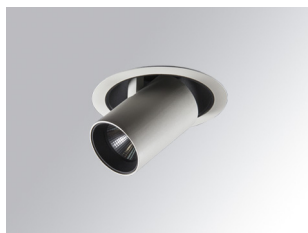

HANCE DOWNLIGHT

HD2SR07SS940NW

HANCE G2 DOWN SEMIREC 700 9NW SSP WH

Description:

LAMP multidirectional semi-recessed downlight HANCE G2 DOWN SEMIREC 700. Allowing 355° rotation and tilting up to 85°. Body and frame made of die-cast aluminium for proper thermal management. Black polycarbonate injection moulded anti-glare ring. 10° super spot polycarbonate optics. LED HIGH POWER, 4000K and CRI90. Electronic ON OFF control gear included. IP20, IK07 ratings. Insulation Class II. LED life time: 60.000 L90B10 (Ta=25°C). Available finishes: Textured white and textured black.

Finish: Texturised white RAL 9010

Installation: Recessed

TECHNICAL SPECIFICATIONS:

Light output:	492 lm	°K :	4000
Plum:	8,6W	CRI :	90
Efficacy:	57 lm/w	R9 :	62
UGR:	<16	MacAdam:	3
Type:	HIGH POWER	Power Supply:	220-240V 50/60Hz
LED Lifetime:	60.000 L90B10 (Ta=25°C)	Gear:	Electronic
Power:	7W		

Product code:

HSCU50

Description:

HANCE 1000/2000 ACC. CUTTING BEAM

Product code:

HSO50

Description:

HANCE 1000/2000 ACC. HONEYCOMB GRILLE