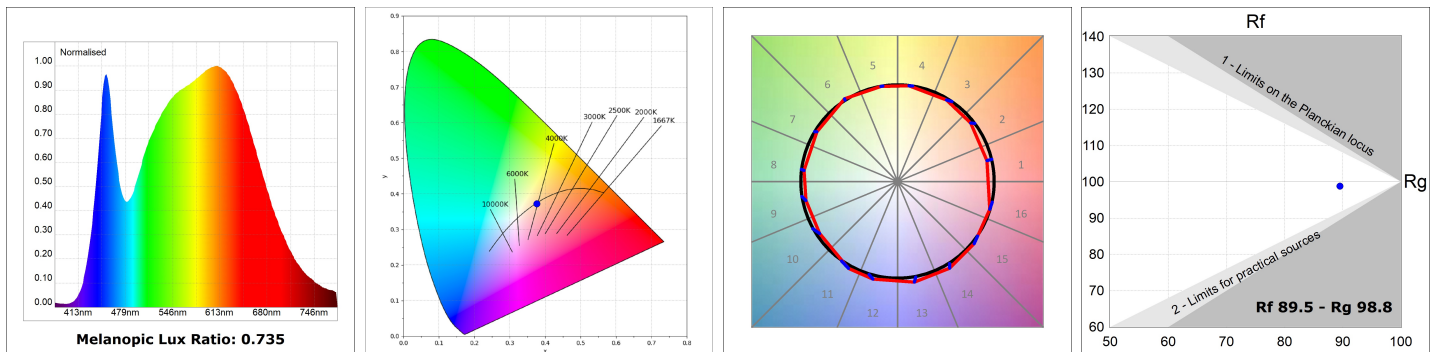

Finish: Texturised white RAL 9010

Installation: Recessed

TECHNICAL SPECIFICATIONS:

Light output:	492 lm	°K :	4000
Plum:	8,6W	CRI :	90
Efficacy:	57 lm/w	R9 :	62
UGR:	<16	MacAdam:	3
Type:	HIGH POWER	Power Supply:	220-240V 50/60Hz
LED Lifetime:	60.000 L90B10 (Ta=25°C)	Gear:	Electronic
Power:	7W		

Light output tolerance +/- 10%

CUSTOM MADE OPTIONS:

HANCE DOWNLIGHT

HD2SR07SS940NW

HANCE G2 DOWN SEMIREC 700 9NW SSP WH

PHOTOMETRIC DATA :

ACCESORIES :

Optical