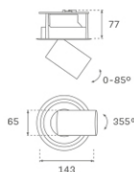

HANCE DOWNLIGHT

HD2SR07SS940NW

HANCE G2 DOWN SEMIREC 700 9NW SSP WH

Description:

LAMP multidirectional semi-recessed downlight HANCE G2 DOWN SEMIREC 700. Allowing 355° rotation and tilting up to 85°. Body and frame made of die-cast aluminium for proper thermal management. Black polycarbonate injection moulded anti-glare ring. 10° super spot polycarbonate optics. LED HIGH POWER, 4000K and CRI90. Electronic ON OFF control gear included. IP20, IK07 ratings. Insulation Class II. LED life time: 60.000 L90B10 (Ta=25°C). Available finishes: Textured white and textured black.

Finish: Texturised white RAL 9010

Installation: Recessed

TECHNICAL SPECIFICATIONS:

Light output:	492 lm	°K :	4000
Plum:	8,6W	CRI :	90
Efficacy:	57 lm/w	R9 :	62
UGR:	<16	MacAdam:	3
Type:	HIGH POWER	Power Supply:	220-240V 50/60Hz
LED Lifetime:	60.000 L90B10 (Ta=25°C)	Gear:	Electronic
Power:	7W		