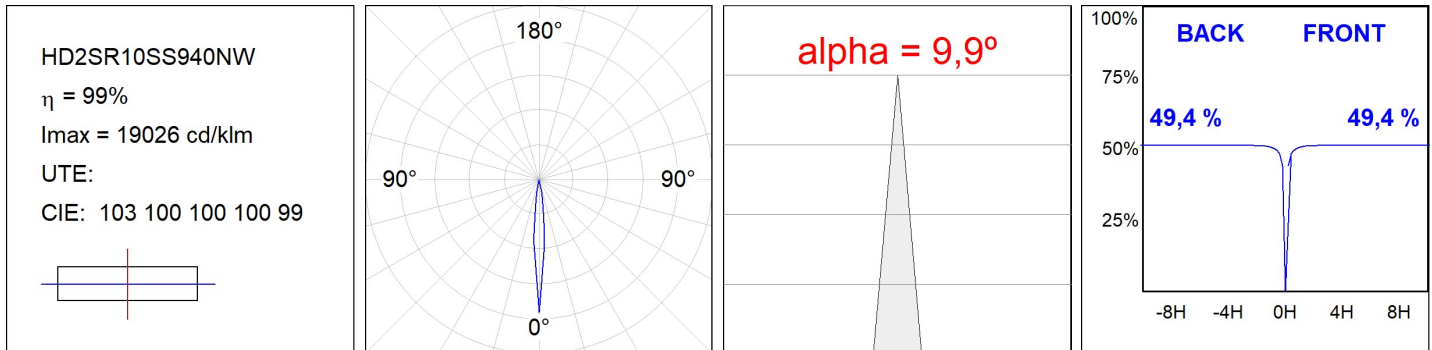

HANCE DOWNLIGHT

HD2SR07SS940NW

HANCE G2 DOWN SEMIREC 700 9NW SSP WH

Description:

LAMP multidirectional semi-recessed downlight HANCE G2 DOWN SEMIREC 700. Allowing 355° rotation and tilting up to 85°. Body and frame made of die-cast aluminium for proper thermal management. Black polycarbonate injection moulded anti-glare ring. 10° super spot polycarbonate optics. LED HIGH POWER, 4000K and CRI90. Electronic ON OFF control gear included. IP20, IK07 ratings. Insulation Class II. LED life time: 60.000 L90B10 (Ta=25°C). Available finishes: Textured white and textured black.

Finish: Texturised white RAL 9010

Installation: Recessed

TECHNICAL SPECIFICATIONS:

Light output:	492 lm	°K :	4000
Plum:	8,6W	CRI :	90
Efficacy:	57 lm/w	R9 :	62
UGR:	<16	MacAdam:	3
Type:	HIGH POWER	Power Supply:	220-240V 50/60Hz
LED Lifetime:	60.000 L90B10 (Ta=25°C)	Gear:	Electronic
Power:	7W		

Light output tolerance +/- 10%

CUSTOM MADE OPTIONS:

HANCE DOWNLIGHT

HD2SR07SS940NW

HANCE G2 DOWN SEMIREC 700 9NW SSP WH

PHOTOMETRIC DATA :

ACCESORIES :

Optical