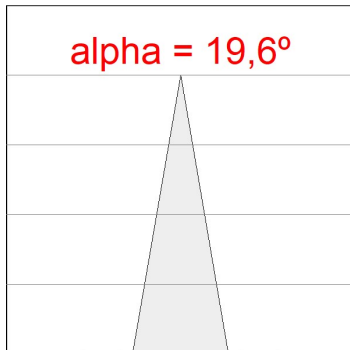

Light output tolerance +/- 10%

CUSTOM MADE OPTIONS:

HANCE DOWNLIGHT

HD2RE40SP930NB

HANCE G2 DOWN REC 4000 9WW SP BK

PHOTOMETRIC DATA :

HD2RE40SP930NB
 $\eta = 100\%$
 $I_{max} = 5192 \text{ cd/klm}$
 UTE:
 CIE: 102 100 100 100 100