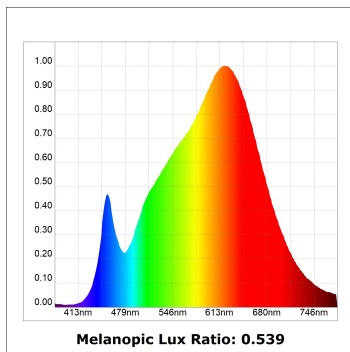

Finish: Texturised black RAL 9011

Installation: Recessed

TECHNICAL SPECIFICATIONS:

Light output:	3.789 lm	°K :	3000
Plum:	36,7W	CRI :	90
Efficacy:	103,2 lm/w	R9 :	61
UGR:	<19	MacAdam:	3
Type:	COB	Power Supply:	220-240V 50/60Hz
LED Lifetime:	72.000 L80B10 (Ta=25°C)	Gear:	Electronic
Power:	33W		

Light output tolerance +/- 10%

CUSTOM MADE OPTIONS:

HANCE DOWNLIGHT

HD2RE40SP930NB

HANCE G2 DOWN REC 4000 9WW SP BK

PHOTOMETRIC DATA :

HD2RE40SP930NB
 $\eta = 100\%$
 $I_{max} = 5192 \text{ cd/klm}$
 UTE:
 CIE: 102 100 100 100 100