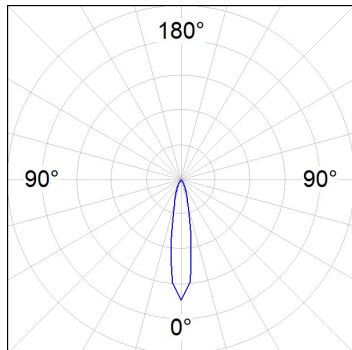

Finish: Texturised black RAL 9011

Installation: Recessed

TECHNICAL SPECIFICATIONS:

Light output:	3.789 lm	°K :	3000
Plum:	36,7W	CRI :	90
Efficacy:	103,2 lm/w	R9 :	61
UGR:	<19	MacAdam:	3
Type:	COB	Power Supply:	220-240V 50/60Hz
LED Lifetime:	72.000 L80B10 (Ta=25°C)	Gear:	Electronic
Power:	33W		

Light output tolerance +/- 10%

CUSTOM MADE OPTIONS:

HANCE DOWNLIGHT

HD2RE40SP930NB

HANCE G2 DOWN REC 4000 9WW SP BK

PHOTOMETRIC DATA :

HD2RE40SP930NB
 $\eta = 100\%$
 $I_{max} = 5192 \text{ cd/klm}$
 UTE:
 CIE: 102 100 100 100 100