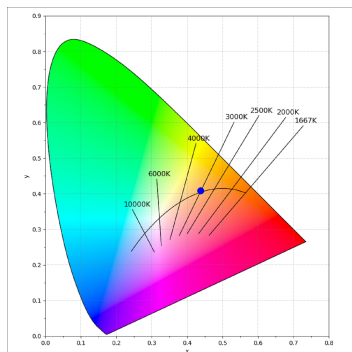

HANCE DOWNLIGHT

HD2RE40SP930NB

HANCE G2 DOWN REC 4000 9WW SP BK

PHOTOMETRIC DATA :

HD2RE40SP930NB
 $\eta = 100\%$
 $I_{max} = 5192 \text{ cd/klm}$
UTE:
CIE: 102 100 100 100 100