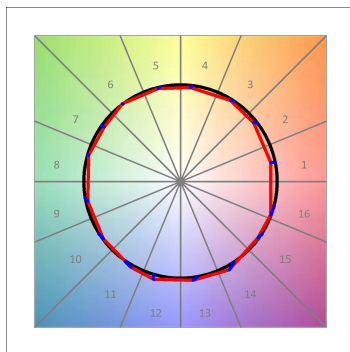

HANCE DOWNLIGHT

HD2RE40SP930NB

HANCE G2 DOWN REC 4000 9WW SP BK

PHOTOMETRIC DATA :

HD2RE40SP930NB
 $\eta = 100\%$
 $I_{max} = 5192 \text{ cd/klm}$
UTE:
CIE: 102 100 100 100 100