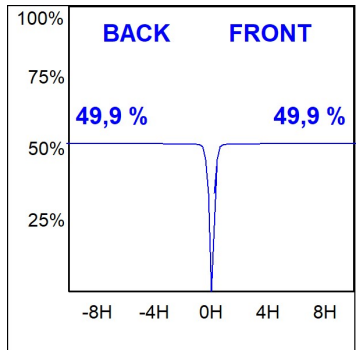

HANCE DOWNLIGHT

HD2RE40SP930NB

HANCE G2 DOWN REC 4000 9WW SP BK

Description:

LAMP multidirectional recessed downlight HANCE G2 DOWN REC 4000. Allowing 355° rotation and tilting up to 30°. Body and frame made of die-cast aluminium for proper thermal management. Black polycarbonate injection moulded anti-glare ring. 20° spot reflector. LED COB, 3000K and CRI90. Electronic ON OFF control gear included. IP20, IK07 ratings. Insulation Class II. LED life time: 72.000 L80B10 (Ta=25°C). Available finishes: Textured white and textured black.

Finish: Texturised black RAL 9011

Installation: Recessed

TECHNICAL SPECIFICATIONS:

Light output:	3.789 lm	°K :	3000
Plum:	36,7W	CRI :	90
Efficacy:	103,2 lm/w	R9 :	61
UGR:	<19	MacAdam:	3
Type:	COB	Power Supply:	220-240V 50/60Hz
LED Lifetime:	72.000 L80B10 (Ta=25°C)	Gear:	Electronic
Power:	33W		

Light output tolerance +/- 10%

CUSTOM MADE OPTIONS:

HANCE DOWNLIGHT

HD2RE40SP930NB

HANCE G2 DOWN REC 4000 9WW SP BK

PHOTOMETRIC DATA :

HD2RE40SP930NB
 $\eta = 100\%$
 $I_{max} = 5192 \text{ cd/klm}$
 UTE:
 CIE: 102 100 100 100 100