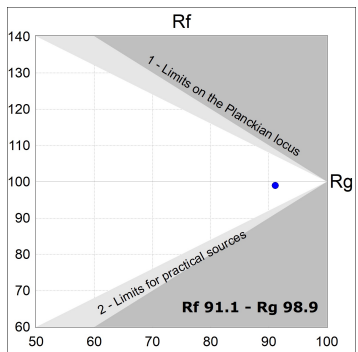

Finish: Texturised black RAL 9011

Installation: Recessed

TECHNICAL SPECIFICATIONS:

Light output:	3.789 lm	°K :	3000
Plum:	36,7W	CRI :	90
Efficacy:	103,2 lm/w	R9 :	61
UGR:	<19	MacAdam:	3
Type:	COB	Power Supply:	220-240V 50/60Hz
LED Lifetime:	72.000 L80B10 (Ta=25°C)	Gear:	Electronic
Power:	33W		

Light output tolerance +/- 10%

CUSTOM MADE OPTIONS:

HANCE DOWNLIGHT

HD2RE40SP930NB

HANCE G2 DOWN REC 4000 9WW SP BK

PHOTOMETRIC DATA :

HD2RE40SP930NB
 $\eta = 100\%$
 $I_{max} = 5192 \text{ cd/klm}$
 UTE:
 CIE: 102 100 100 100 100