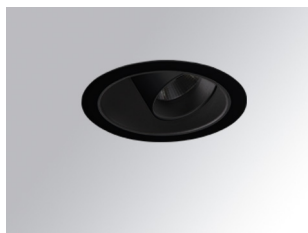

HANCE DOWNLIGHT

HD2RE40SP930NB

HANCE G2 DOWN REC 4000 9WW SP BK

Description:

LAMP multidirectional recessed downlight HANCE G2 DOWN REC 4000. Allowing 355° rotation and tilting up to 30°. Body and frame made of die-cast aluminium for proper thermal management. Black polycarbonate injection moulded anti-glare ring. 20° spot reflector. LED COB, 3000K and CRI90. Electronic ON OFF control gear included. IP20, IK07 ratings. Insulation Class II. LED life time: 72.000 L80B10 (Ta=25°C). Available finishes: Textured white and textured black.

Finish: Texturised black RAL 9011

Installation: Recessed

TECHNICAL SPECIFICATIONS:

Light output:	3.789 lm	°K :	3000
Plum:	36,7W	CRI :	90
Efficacy:	103,2 lm/w	R9 :	61
UGR:	<19	MacAdam:	3
Type:	COB	Power Supply:	220-240V 50/60Hz
LED Lifetime:	72.000 L80B10 (Ta=25°C)	Gear:	Electronic
Power:	33W		