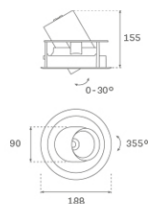

HANCE DOWNLIGHT

HD2RE40SP930NB

HANCE G2 DOWN REC 4000 9WW SP BK

Description:

LAMP multidirectional recessed downlight HANCE G2 DOWN REC 4000. Allowing 355° rotation and tilting up to 30°. Body and frame made of die-cast aluminium for proper thermal management. Black polycarbonate injection moulded anti-glare ring. 20° spot reflector. LED COB, 3000K and CRI90. Electronic ON OFF control gear included. IP20, IK07 ratings. Insulation Class II. LED life time: 72.000 L80B10 (Ta=25°C). Available finishes: Textured white and textured black.

Finish: Texturised black RAL 9011

Installation: Recessed

TECHNICAL SPECIFICATIONS:

Light output:	3.789 lm	°K :	3000
Plum:	36,7W	CRI :	90
Efficacy:	103,2 lm/w	R9 :	61
UGR:	<19	MacAdam:	3
Type:	COB	Power Supply:	220-240V 50/60Hz
LED Lifetime:	72.000 L80B10 (Ta=25°C)	Gear:	Electronic
Power:	33W		