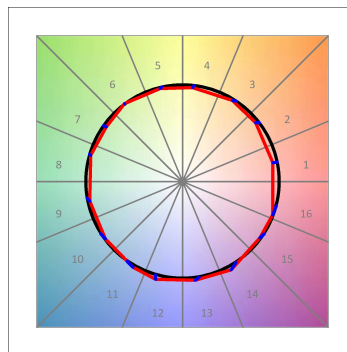

HANCE DOWNLIGHT

HD2RE40SP930DB

HANCE G2 DOWN REC 4000 9WW SP DALI BK

PHOTOMETRIC DATA :

HD2RE40SP930DB
 $\eta = 100\%$
 $I_{max} = 5192 \text{ cd/klm}$
UTE:
CIE: 102 100 100 100 100