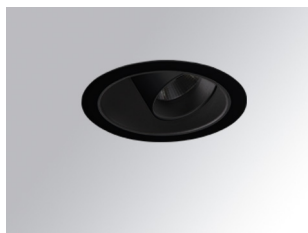

HANCE DOWNLIGHT

HD2RE40SP930DB

HANCE G2 DOWN REC 4000 9WW SP DALI BK

Description:

LAMP multidirectional recessed downlight HANCE G2 DOWN REC 4000. Allowing 355° rotation and tilting up to 30°. Body and frame made of die-cast aluminium for proper thermal management. Black polycarbonate injection moulded anti-glare ring. 20° spot reflector. LED COB, 3000K and CRI90. Electronic DALI control gear included. IP20, IK07 ratings. Insulation Class II. LED life time: 72.000 L80B10 (Ta=25°C). Available finishes: Textured white and textured black.

Finish: Texturised black RAL 9011

Installation: Recessed

TECHNICAL SPECIFICATIONS:

Light output:	3.789 lm	°K :	3000
Plum:	36,7W	CRI :	90
Efficacy:	103,2 lm/w	R9 :	61
UGR:	<19	MacAdam:	3
Type:	COB	Power Supply:	220-240V 50/60Hz
LED Lifetime:	72.000 L80B10 (Ta=25°C)	Gear:	Adjustable DALI
Power:	33W		