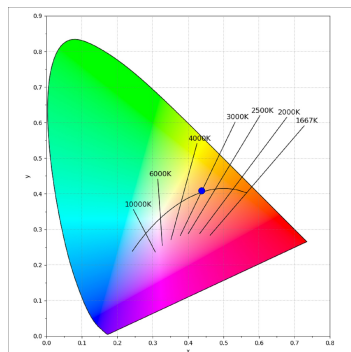

HANCE DOWNLIGHT

HD2RE40SP930DB

HANCE G2 DOWN REC 4000 9WW SP DALI BK

PHOTOMETRIC DATA :

HD2RE40SP930DB
 $\eta = 100\%$
 $I_{max} = 5192 \text{ cd/klm}$
UTE:
CIE: 102 100 100 100 100