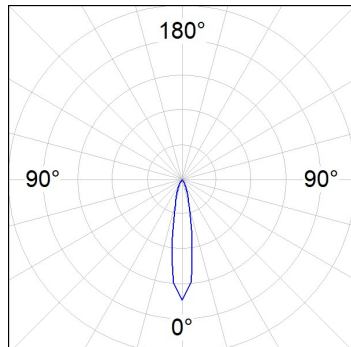

Light output tolerance +/- 10%

CUSTOM MADE OPTIONS:

HANCE DOWNLIGHT

HD2RE40SP930DB

HANCE G2 DOWN REC 4000 9WW SP DALI BK

PHOTOMETRIC DATA :

HD2RE40SP930DB
 $\eta = 100\%$
 $I_{max} = 5192 \text{ cd/klm}$
 UTE:
 CIE: 102 100 100 100 100