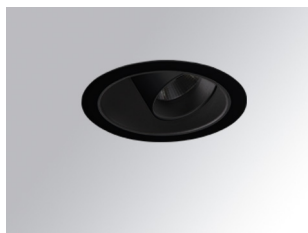

HANCE DOWNLIGHT

HD2RE40SP840NB

HANCE G2 DOWN REC 4000 NW SP BK

Description:

LAMP multidirectional recessed downlight HANCE G2 DOWN REC 4000. Allowing 355° rotation and tilting up to 30°. Body and frame made of die-cast aluminium for proper thermal management. Black polycarbonate injection moulded anti-glare ring. 20° spot reflector. LED COB, 4000K and CRI80. Electronic ON OFF control gear included. IP20, IK07 ratings. Insulation Class II. LED life time: 72.000 L80B10 (Ta=25°C). Available finishes: Textured white and textured black.

Finish: Texturised black RAL 9011

Installation: Recessed

TECHNICAL SPECIFICATIONS:

Light output:	4.694 lm	°K :	4000
Plum:	36,7W	CRI :	80
Efficacy:	127,9 lm/w	R9 :	64
UGR:	<19	MacAdam:	3
Type:	COB	Power Supply:	220-240V 50/60Hz
LED Lifetime:	72.000 L80B10 (Ta=25°C)	Gear:	Electronic
Power:	33W		