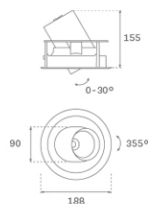

HANCE DOWNLIGHT

HD2RE40SP840DB

HANCE G2 DOWN REC 4000 NW SP DALI BK

Description:

LAMP multidirectional recessed downlight HANCE G2 DOWN REC 4000. Allowing 355° rotation and tilting up to 30°. Body and frame made of die-cast aluminium for proper thermal management. Black polycarbonate injection moulded anti-glare ring. 20° spot reflector. LED COB, 4000K and CRI80. Electronic DALI control gear included. IP20, IK07 ratings. Insulation Class II. LED life time: 72.000 L80B10 (Ta=25°C). Available finishes: Textured white and textured black.

Finish: Texturised black RAL 9011

Installation: Recessed

TECHNICAL SPECIFICATIONS:

Light output:	4.694 lm	°K :	4000
Plum:	36,7W	CRI :	80
Efficacy:	127,9 lm/w	R9 :	64
UGR:	<19	MacAdam:	3
Type:	COB	Power Supply:	220-240V 50/60Hz
LED Lifetime:	72.000 L80B10 (Ta=25°C)	Gear:	Adjustable DALI
Power:	33W		