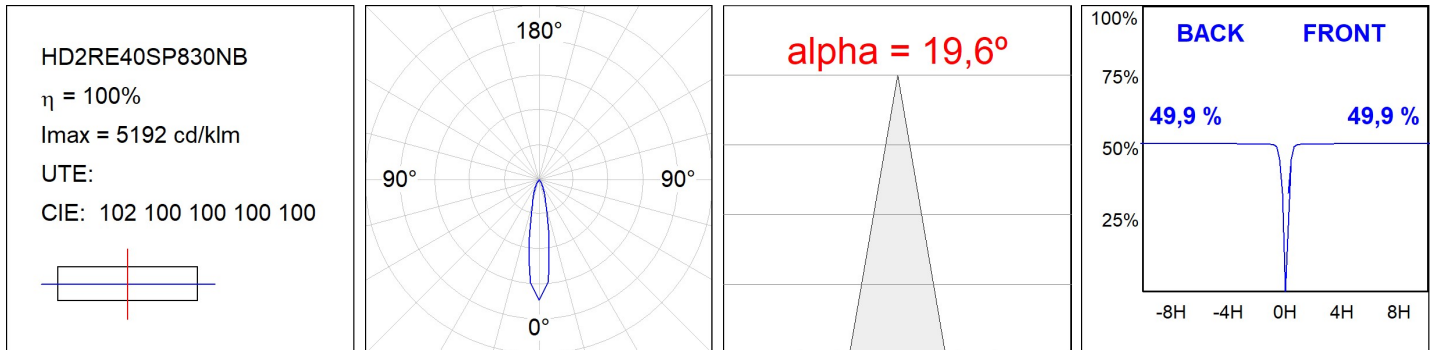

HANCE DOWNLIGHT

HD2RE40SP830NB

HANCE G2 DOWN REC 4000 WW SP BK

Description:

LAMP multidirectional recessed downlight HANCE G2 DOWN REC 4000. Allowing 355° rotation and tilting up to 30°. Body and frame made of die-cast aluminium for proper thermal management. Black polycarbonate injection moulded anti-glare ring. 20° spot reflector. LED COB, 3000K and CRI80. Electronic ON OFF control gear included. IP20, IK07 ratings. Insulation Class II. LED life time: 72.000 L80B10 (Ta=25°C). Available finishes: Textured white and textured black.

Finish: Texturised black RAL 9011

Installation: Recessed

TECHNICAL SPECIFICATIONS:

Light output:	4.440 lm	°K :	3000
Plum:	36,7W	CRI :	80
Efficacy:	121 lm/w	R9 :	61
UGR:	<19	MacAdam:	3
Type:	COB	Power Supply:	220-240V 50/60Hz
LED Lifetime:	72.000 L80B10 (Ta=25°C)	Gear:	Electronic
Power:	33W		

Light output tolerance +/- 10%

CUSTOM MADE OPTIONS:

PHOTOMETRIC DATA :

ACCESORIES :

Optical

Product code:

HS2HO75

Description: