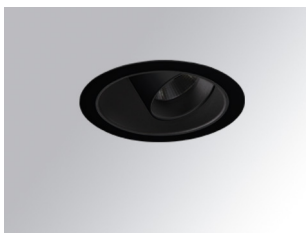

HANCE DOWNLIGHT

HD2RE40SP830NB

HANCE G2 DOWN REC 4000 WW SP BK

Description:

LAMP multidirectional recessed downlight HANCE G2 DOWN REC 4000. Allowing 355° rotation and tilting up to 30°. Body and frame made of die-cast aluminium for proper thermal management. Black polycarbonate injection moulded anti-glare ring. 20° spot reflector. LED COB, 3000K and CRI80. Electronic ON OFF control gear included. IP20, IK07 ratings. Insulation Class II. LED life time: 72.000 L80B10 (Ta=25°C). Available finishes: Textured white and textured black.

Finish: Texturised black RAL 9011

Installation: Recessed

TECHNICAL SPECIFICATIONS:

Light output:	4.440 lm	°K :	3000
Plum:	36,7W	CRI :	80
Efficacy:	121 lm/w	R9 :	61
UGR:	<19	MacAdam:	3
Type:	COB	Power Supply:	220-240V 50/60Hz
LED Lifetime:	72.000 L80B10 (Ta=25°C)	Gear:	Electronic
Power:	33W		