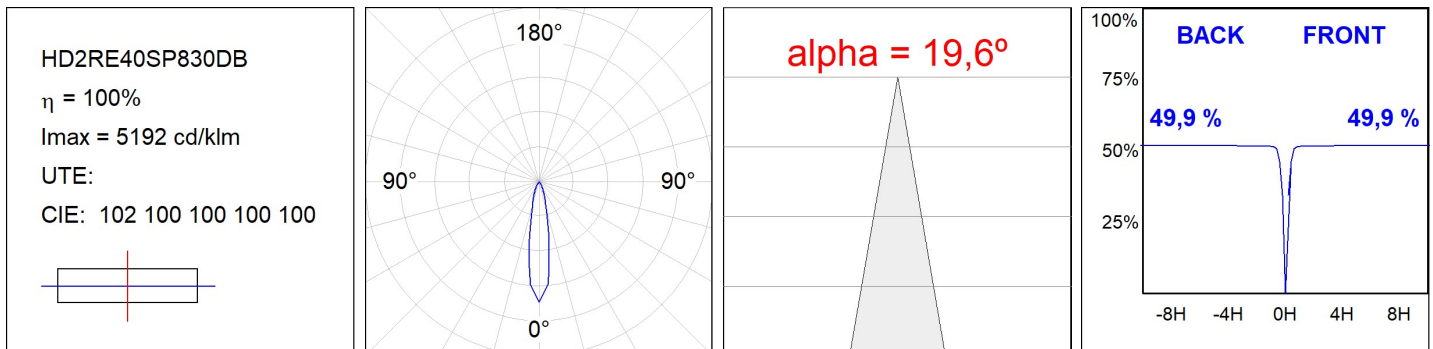

Finish: Texturised black RAL 9011

Installation: Recessed

TECHNICAL SPECIFICATIONS:

Light output:	4.440 lm	°K :	3000
Plum:	36,7W	CRI :	80
Efficacy:	121 lm/w	R9 :	61
UGR:	<19	MacAdam:	3
Type:	COB	Power Supply:	220-240V 50/60Hz
LED Lifetime:	72.000 L80B10 (Ta=25°C)	Gear:	Adjustable DALI
Power:	33W		

Light output tolerance +/- 10%

CUSTOM MADE OPTIONS:

HD2RE40SP830DB

HANCE G2 DOWN REC 4000 WW SP DALI BK

PHOTOMETRIC DATA :

ACCESORIES :

Optical

Product code: