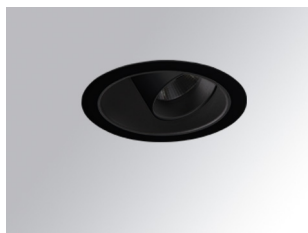

HANCE DOWNLIGHT

HD2RE40SP830DB

HANCE G2 DOWN REC 4000 WW SP DALI BK

Description:

LAMP multidirectional recessed downlight HANCE G2 DOWN REC 4000. Allowing 355° rotation and tilting up to 30°. Body and frame made of die-cast aluminium for proper thermal management. Black polycarbonate injection moulded anti-glare ring. 20° spot reflector. LED COB, 3000K and CRI80. Electronic DALI control gear included. IP20, IK07 ratings. Insulation Class II. LED life time: 72.000 L80B10 (Ta=25°C). Available finishes: Textured white and textured black.

Finish: Texturised black RAL 9011

Installation: Recessed

TECHNICAL SPECIFICATIONS:

Light output:	4.440 lm	°K :	3000
Plum:	36,7W	CRI :	80
Efficacy:	121 lm/w	R9 :	61
UGR:	<19	MacAdam:	3
Type:	COB	Power Supply:	220-240V 50/60Hz
LED Lifetime:	72.000 L80B10 (Ta=25°C)	Gear:	Adjustable DALI
Power:	33W		