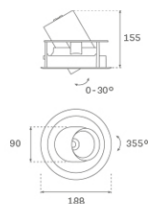

HANCE DOWNLIGHT

HD2RE40SP830DB

HANCE G2 DOWN REC 4000 WW SP DALI BK

Description:

LAMP multidirectional recessed downlight HANCE G2 DOWN REC 4000. Allowing 355° rotation and tilting up to 30°. Body and frame made of die-cast aluminium for proper thermal management. Black polycarbonate injection moulded anti-glare ring. 20° spot reflector. LED COB, 3000K and CRI80. Electronic DALI control gear included. IP20, IK07 ratings. Insulation Class II. LED life time: 72.000 L80B10 (Ta=25°C). Available finishes: Textured white and textured black.

Finish: Texturised black RAL 9011

Installation: Recessed

TECHNICAL SPECIFICATIONS:

Light output:	4.440 lm	°K :	3000
Plum:	36,7W	CRI :	80
Efficacy:	121 lm/w	R9 :	61
UGR:	<19	MacAdam:	3
Type:	COB	Power Supply:	220-240V 50/60Hz
LED Lifetime:	72.000 L80B10 (Ta=25°C)	Gear:	Adjustable DALI
Power:	33W		