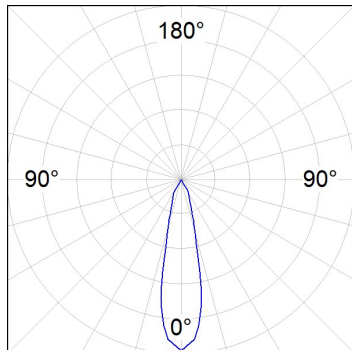

Finish: Texturised black RAL 9011

Installation: Recessed

TECHNICAL SPECIFICATIONS:

Light output:	3.706 lm	°K :	3000
Plum:	36,7W	CRI :	90
Efficacy:	101 lm/w	R9 :	61
UGR:	<19	MacAdam:	3
Type:	COB	Power Supply:	220-240V 50/60Hz
LED Lifetime:	72.000 L80B10 (Ta=25°C)	Gear:	Electronic
Power:	33W		

Light output tolerance +/- 10%

CUSTOM MADE OPTIONS:

HANCE DOWNLIGHT

HD2RE40MF930NB

HANCE G2 DOWN REC 4000 9WW MFL BK

PHOTOMETRIC DATA :

HD2RE40MF930NB
 $\eta = 100\%$
 $I_{max} = 3926 \text{ cd/klm}$
 UTE:
 CIE: 101 100 100 100 100