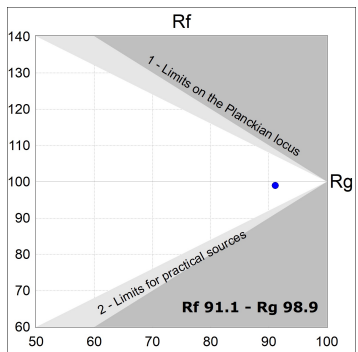

Finish: Texturised black RAL 9011

Installation: Recessed

TECHNICAL SPECIFICATIONS:

Light output:	3.706 lm	°K :	3000
Plum:	36,7W	CRI :	90
Efficacy:	101 lm/w	R9 :	61
UGR:	<19	MacAdam:	3
Type:	COB	Power Supply:	220-240V 50/60Hz
LED Lifetime:	72.000 L80B10 (Ta=25°C)	Gear:	Electronic
Power:	33W		

Light output tolerance +/- 10%

CUSTOM MADE OPTIONS:

HANCE DOWNLIGHT

HD2RE40MF930NB

HANCE G2 DOWN REC 4000 9WW MFL BK

PHOTOMETRIC DATA :

HD2RE40MF930NB
 $\eta = 100\%$
 $I_{max} = 3926 \text{ cd/klm}$
 UTE:
 CIE: 101 100 100 100 100