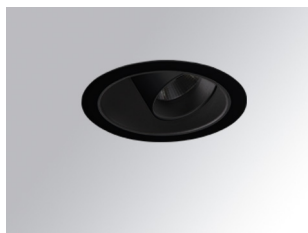

HANCE DOWNLIGHT

HD2RE40MF930NB

HANCE G2 DOWN REC 4000 9WW MFL BK

Description:

LAMP multidirectional recessed downlight HANCE G2 DOWN REC 4000. Allowing 355° rotation and tilting up to 30°. Body and frame made of die-cast aluminium for proper thermal management. Black polycarbonate injection moulded anti-glare ring. 25° middle flood reflector. LED COB, 3000K and CRI90. Electronic ON OFF control gear included. IP20, IK07 ratings. Insulation Class II. LED life time: 72.000 L80B10 (Ta=25°C). Available finishes: Textured white and textured black.

Finish: Texturised black RAL 9011

Installation: Recessed

TECHNICAL SPECIFICATIONS:

Light output:	3.706 lm	°K :	3000
Plum:	36,7W	CRI :	90
Efficacy:	101 lm/w	R9 :	61
UGR:	<19	MacAdam:	3
Type:	COB	Power Supply:	220-240V 50/60Hz
LED Lifetime:	72.000 L80B10 (Ta=25°C)	Gear:	Electronic
Power:	33W		