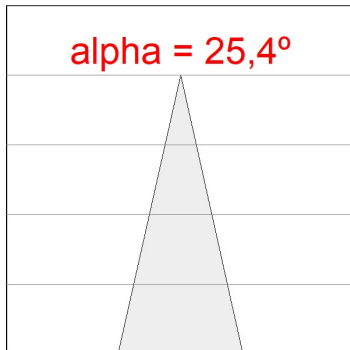

Light output tolerance +/- 10%

CUSTOM MADE OPTIONS:

HANCE DOWNLIGHT

HD2RE40MF930NB

HANCE G2 DOWN REC 4000 9WW MFL BK

PHOTOMETRIC DATA :

HD2RE40MF930NB
 $\eta = 100\%$
 $I_{max} = 3926 \text{ cd/klm}$
 UTE:
 CIE: 101 100 100 100 100