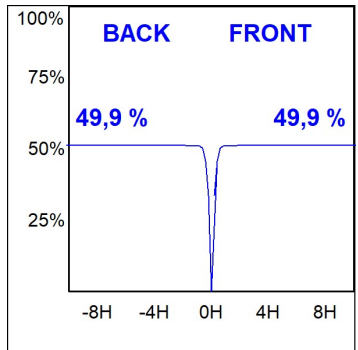

HANCE DOWNLIGHT

HD2RE40MF930NB

HANCE G2 DOWN REC 4000 9WW MFL BK

Description:

LAMP multidirectional recessed downlight HANCE G2 DOWN REC 4000. Allowing 355° rotation and tilting up to 30°. Body and frame made of die-cast aluminium for proper thermal management. Black polycarbonate injection moulded anti-glare ring. 25° middle flood reflector. LED COB, 3000K and CRI90. Electronic ON OFF control gear included. IP20, IK07 ratings. Insulation Class II. LED life time: 72.000 L80B10 (Ta=25°C). Available finishes: Textured white and textured black.

Finish: Texturised black RAL 9011

Installation: Recessed

TECHNICAL SPECIFICATIONS:

Light output:	3.706 lm	°K :	3000
Plum:	36,7W	CRI :	90
Efficacy:	101 lm/w	R9 :	61
UGR:	<19	MacAdam:	3
Type:	COB	Power Supply:	220-240V 50/60Hz
LED Lifetime:	72.000 L80B10 (Ta=25°C)	Gear:	Electronic
Power:	33W		

Light output tolerance +/- 10%

CUSTOM MADE OPTIONS:

HANCE DOWNLIGHT

HD2RE40MF930NB

HANCE G2 DOWN REC 4000 9WW MFL BK

PHOTOMETRIC DATA :

HD2RE40MF930NB
 $\eta = 100\%$
 $I_{max} = 3926 \text{ cd/klm}$
 UTE:
 CIE: 101 100 100 100 100