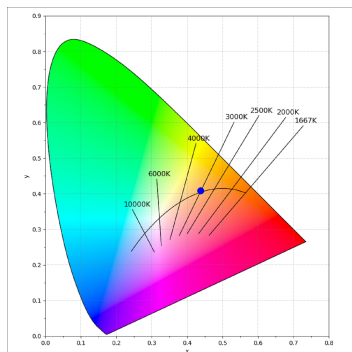

HANCE DOWNLIGHT

HD2RE40MF930NB

HANCE G2 DOWN REC 4000 9WW MFL BK

PHOTOMETRIC DATA :

HD2RE40MF930NB
 $\eta = 100\%$
 $I_{max} = 3926 \text{ cd/klm}$
UTE:
CIE: 101 100 100 100 100