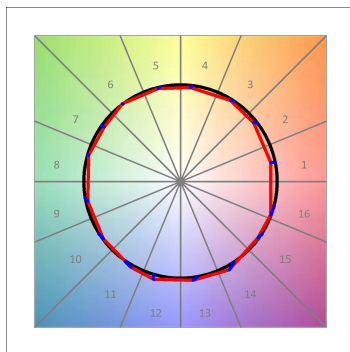

HANCE DOWNLIGHT

HD2RE40MF930NB

HANCE G2 DOWN REC 4000 9WW MFL BK

PHOTOMETRIC DATA :

HD2RE40MF930NB
 $\eta = 100\%$
 $I_{max} = 3926 \text{ cd/klm}$
UTE:
CIE: 101 100 100 100 100