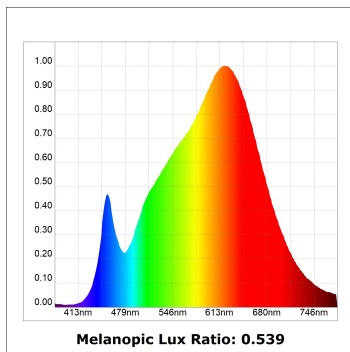

Finish: Texturised black RAL 9011

Installation: Recessed

TECHNICAL SPECIFICATIONS:

Light output:	3.706 lm	°K :	3000
Plum:	36,7W	CRI :	90
Efficacy:	101 lm/w	R9 :	61
UGR:	<19	MacAdam:	3
Type:	COB	Power Supply:	220-240V 50/60Hz
LED Lifetime:	72.000 L80B10 (Ta=25°C)	Gear:	Electronic
Power:	33W		

Light output tolerance +/- 10%

CUSTOM MADE OPTIONS:

HANCE DOWNLIGHT

HD2RE40MF930NB

HANCE G2 DOWN REC 4000 9WW MFL BK

PHOTOMETRIC DATA :

HD2RE40MF930NB
 $\eta = 100\%$
 $I_{max} = 3926 \text{ cd/klm}$
 UTE:
 CIE: 101 100 100 100 100