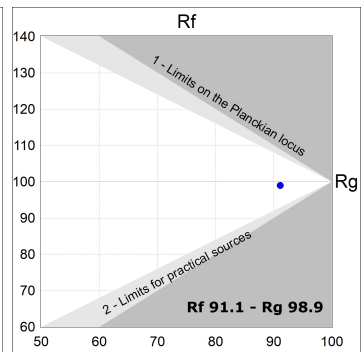

Finish: Texturised black RAL 9011

Installation: Recessed

TECHNICAL SPECIFICATIONS:

Light output:	3.706 lm	°K :	3000
Plum:	36,7W	CRI :	90
Efficacy:	101 lm/w	R9 :	61
UGR:	<19	MacAdam:	3
Type:	COB	Power Supply:	220-240V 50/60Hz
LED Lifetime:	72.000 L80B10 (Ta=25°C)	Gear:	Adjustable DALI
Power:	33W		

Light output tolerance +/- 10%

CUSTOM MADE OPTIONS:

HANCE DOWNLIGHT

HD2RE40MF930DB

HANCE G2 DOWN REC 4000 9WW MFL DALI BK

PHOTOMETRIC DATA :

HD2RE40MF930DB
 $\eta = 100\%$
 $I_{max} = 3926 \text{ cd/klm}$
 UTE:
 CIE: 101 100 100 100 100