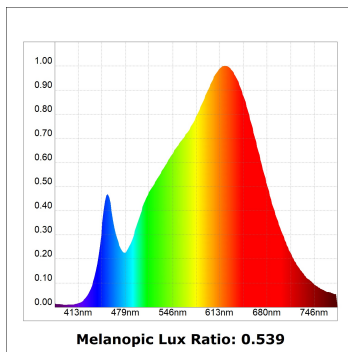

HANCE DOWNLIGHT

HD2RE40MF930DB

HANCE G2 DOWN REC 4000 9WW MFL DALI BK

PHOTOMETRIC DATA :

HD2RE40MF930DB
 $\eta = 100\%$
 $I_{max} = 3926 \text{ cd/klm}$
UTE:
CIE: 101 100 100 100 100