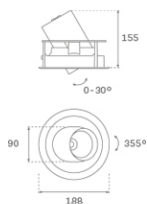

HANCE DOWNLIGHT

HD2RE40MF930DB

HANCE G2 DOWN REC 4000 9WW MFL DALI BK

Description:

LAMP multidirectional recessed downlight HANCE G2 DOWN REC 4000. Allowing 355° rotation and tilting up to 30°. Body and frame made of die-cast aluminium for proper thermal management. Black polycarbonate injection moulded anti-glare ring. 25° middle flood reflector. LED COB, 3000K and CRI90. Electronic DALI control gear included. IP20, IK07 ratings. Insulation Class II. LED life time: 72.000 L80B10 (Ta=25°C). Available finishes: Textured white and textured black.

Finish: Texturised black RAL 9011

Installation: Recessed

TECHNICAL SPECIFICATIONS:

Light output:	3.706 lm	°K :	3000
Plum:	36,7W	CRI :	90
Efficacy:	101 lm/w	R9 :	61
UGR:	<19	MacAdam:	3
Type:	COB	Power Supply:	220-240V 50/60Hz
LED Lifetime:	72.000 L80B10 (Ta=25°C)	Gear:	Adjustable DALI
Power:	33W		