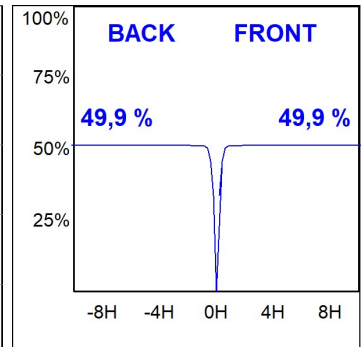

Finish: Texturised black RAL 9011

Installation: Recessed

TECHNICAL SPECIFICATIONS:

Light output:	3.706 lm	°K :	3000
Plum:	36,7W	CRI :	90
Efficacy:	101 lm/w	R9 :	61
UGR:	<19	MacAdam:	3
Type:	COB	Power Supply:	220-240V 50/60Hz
LED Lifetime:	72.000 L80B10 (Ta=25°C)	Gear:	Adjustable DALI
Power:	33W		

Light output tolerance +/- 10%

CUSTOM MADE OPTIONS:

HANCE DOWNLIGHT

HD2RE40MF930DB

HANCE G2 DOWN REC 4000 9WW MFL DALI BK

PHOTOMETRIC DATA :

HD2RE40MF930DB
 $\eta = 100\%$
 $I_{max} = 3926 \text{ cd/klm}$
 UTE:
 CIE: 101 100 100 100 100