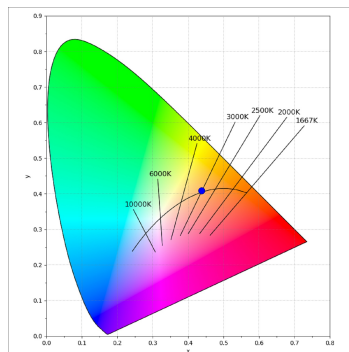

HANCE DOWNLIGHT

HD2RE40MF930DB

HANCE G2 DOWN REC 4000 9WW MFL DALI BK

PHOTOMETRIC DATA :

HD2RE40MF930DB
 $\eta = 100\%$
 $I_{max} = 3926 \text{ cd/klm}$
UTE:
CIE: 101 100 100 100 100