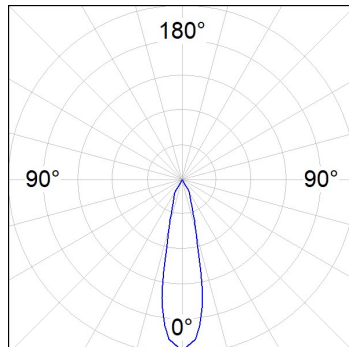

Light output tolerance +/- 10%

CUSTOM MADE OPTIONS:

HANCE DOWNLIGHT

HD2RE40MF930DB

HANCE G2 DOWN REC 4000 9WW MFL DALI BK

PHOTOMETRIC DATA :

HD2RE40MF930DB
 $\eta = 100\%$
 $I_{max} = 3926 \text{ cd/klm}$
 UTE:
 CIE: 101 100 100 100 100