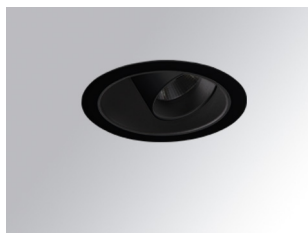

HANCE DOWNLIGHT

HD2RE40MF930DB

HANCE G2 DOWN REC 4000 9WW MFL DALI BK

Description:

LAMP multidirectional recessed downlight HANCE G2 DOWN REC 4000. Allowing 355° rotation and tilting up to 30°. Body and frame made of die-cast aluminium for proper thermal management. Black polycarbonate injection moulded anti-glare ring. 25° middle flood reflector. LED COB, 3000K and CRI90. Electronic DALI control gear included. IP20, IK07 ratings. Insulation Class II. LED life time: 72.000 L80B10 (Ta=25°C). Available finishes: Textured white and textured black.

Finish: Texturised black RAL 9011

Installation: Recessed

TECHNICAL SPECIFICATIONS:

Light output:	3.706 lm	°K :	3000
Plum:	36,7W	CRI :	90
Efficacy:	101 lm/w	R9 :	61
UGR:	<19	MacAdam:	3
Type:	COB	Power Supply:	220-240V 50/60Hz
LED Lifetime:	72.000 L80B10 (Ta=25°C)	Gear:	Adjustable DALI
Power:	33W		