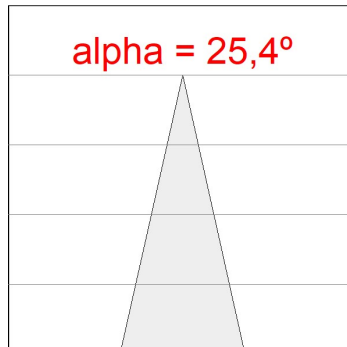

Light output tolerance +/- 10%

CUSTOM MADE OPTIONS:

HANCE DOWNLIGHT

HD2RE40MF930DB

HANCE G2 DOWN REC 4000 9WW MFL DALI BK

PHOTOMETRIC DATA :

HD2RE40MF930DB
 $\eta = 100\%$
 $I_{max} = 3926 \text{ cd/klm}$
 UTE:
 CIE: 101 100 100 100 100