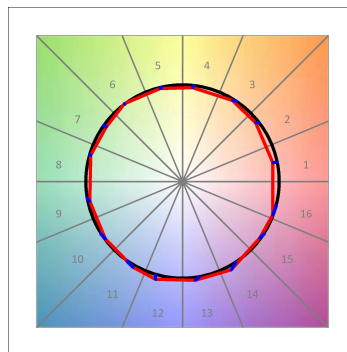

HANCE DOWNLIGHT

HD2RE40MF930DB

HANCE G2 DOWN REC 4000 9WW MFL DALI BK

PHOTOMETRIC DATA :

HD2RE40MF930DB
 $\eta = 100\%$
 $I_{max} = 3926 \text{ cd/klm}$
UTE:
CIE: 101 100 100 100 100