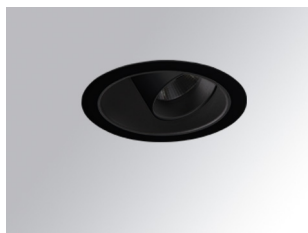

HANCE DOWNLIGHT

HD2RE40MF840NB

HANCE G2 DOWN REC 4000 NW MFL BK

Description:

LAMP multidirectional recessed downlight HANCE G2 DOWN REC 4000. Allowing 355° rotation and tilting up to 30°. Body and frame made of die-cast aluminium for proper thermal management. Black polycarbonate injection moulded anti-glare ring. 25° middle flood reflector. LED COB, 4000K and CRI80. Electronic ON OFF control gear included. IP20, IK07 ratings. Insulation Class II. LED life time: 72.000 L80B10 (Ta=25°C). Available finishes: Textured white and textured black.

Finish: Texturised black RAL 9011

Installation: Recessed

TECHNICAL SPECIFICATIONS:

Light output:	4.591 lm	°K :	4000
Plum:	36,7W	CRI :	80
Efficacy:	125,1 lm/w	R9 :	64
UGR:	<19	MacAdam:	3
Type:	COB	Power Supply:	220-240V 50/60Hz
LED Lifetime:	72.000 L80B10 (Ta=25°C)	Gear:	Electronic
Power:	33W		