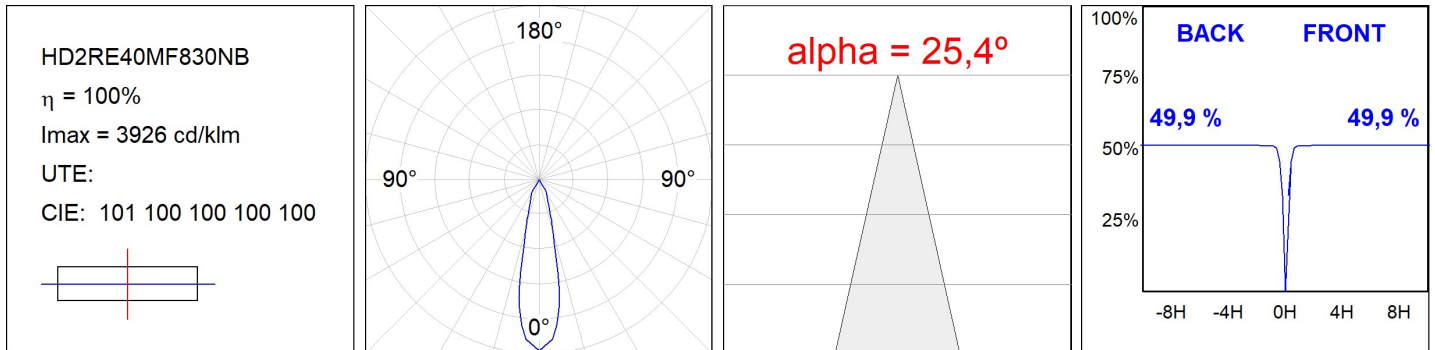

HD2RE40MF830NB

HANCE G2 DOWN REC 4000 WW MFL BK

PHOTOMETRIC DATA :