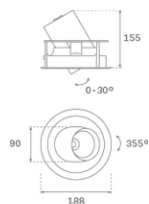

HANCE DOWNLIGHT

HD2RE40FL940NW

HANCE G2 DOWN REC 4000 9NW FL WH

Description:

LAMP multidirectional recessed downlight HANCE G2 DOWN REC 4000. Allowing 355° rotation and tilting up to 30°. Body and frame made of die-cast aluminium for proper thermal management. Black polycarbonate injection moulded anti-glare ring. 35° flood reflector. LED COB, 4000K and CRI90. Electronic ON OFF control gear included. IP20, IK07 ratings. Insulation Class II. LED life time: 72.000 L80B10 (Ta=25°C). Available finishes: Textured white and textured black.

Finish: Texturised white RAL 9010

Installation: Recessed

TECHNICAL SPECIFICATIONS:

Light output:	3.800 lm	°K :	4000
Plum:	36,7W	CRI :	90
Efficacy:	103,5 lm/w	R9 :	64
Type:	COB	MacAdam:	3
LED Lifetime:	72.000 L80B10 (Ta=25°C)	Power Supply:	220-240V 50/60Hz
Power:	33W	Gear:	Electronic

Light output tolerance +/- 10%

CUSTOM MADE OPTIONS:

HANCE DOWNLIGHT

HD2RE40FL940NW

HANCE G2 DOWN REC 4000 9NW FL WH

PHOTOMETRIC DATA :

HD2RE40FL940NW
 $\eta = 100\%$
 $I_{max} = 2005 \text{ cd/klm}$
 UTE:
 CIE: 100 100 100 100 100