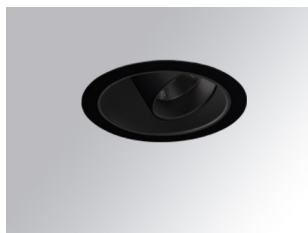

HD2RE40FL940NB

HANCE G2 DOWN REC 4000 9NW FL BK

Description:

LAMP multidirectional recessed downlight HANCE G2 DOWN REC 4000. Allowing 355° rotation and tilting up to 30°. Body and frame made of die-cast aluminium for proper thermal management. Black polycarbonate injection moulded anti-glare ring. 35° flood reflector. LED COB, 4000K and CRI90. Electronic ON OFF control gear included. IP20, IK07 ratings. Insulation Class II. LED life time: 72.000 L80B10 (Ta=25°C). Available finishes: Textured white and textured black.

Finish: Texturised black RAL 9011

Installation: Recessed

TECHNICAL SPECIFICATIONS:

Light output:	3.800 lm	°K :	4000
Plum:	36,7W	CRI :	90
Efficacy:	103,5 lm/w	R9 :	64
Type:	COB	MacAdam:	3
LED Lifetime:	72.000 L80B10 (Ta=25°C)	Power Supply:	220-240V 50/60Hz
Power:	33W	Gear:	Electronic