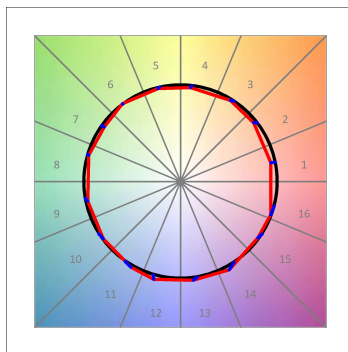

HANCE DOWNLIGHT

HD2RE40FL930NW

HANCE G2 DOWN REC 4000 9WW FL WH

Description:

LAMP multidirectional recessed downlight HANCE G2 DOWN REC 4000. Allowing 355° rotation and tilting up to 30°. Body and frame made of die-cast aluminium for proper thermal management. Black polycarbonate injection moulded anti-glare ring. 35° flood reflector. LED COB, 3000K and CRI90. Electronic ON OFF control gear included. IP20, IK07 ratings. Insulation Class II. LED life time: 72.000 L80B10 (Ta=25°C). Available finishes: Textured white and textured black.

Finish: Texturised white RAL 9010

Installation: Recessed

TECHNICAL SPECIFICATIONS:

Light output:	3.606 lm	°K :	3000
Plum:	36,7W	CRI :	90
Efficacy:	98,3 lm/w	R9 :	61
Type:	COB	MacAdam:	3
LED Lifetime:	72.000 L80B10 (Ta=25°C)	Power Supply:	220-240V 50/60Hz
Power:	33W	Gear:	Electronic

Light output tolerance +/- 10%

CUSTOM MADE OPTIONS:

HANCE DOWNLIGHT

HD2RE40FL930NW

HANCE G2 DOWN REC 4000 9WW FL WH

PHOTOMETRIC DATA :

HD2RE40FL930NW
 $\eta = 100\%$
 $I_{max} = 2005 \text{ cd/klm}$
 UTE:
 CIE: 100 100 100 100 100