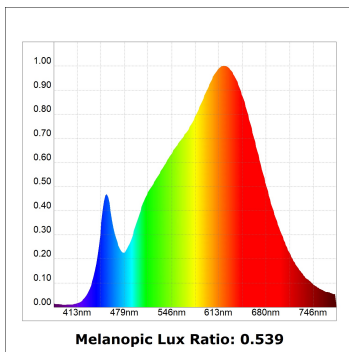

Finish: Texturised white RAL 9010

Installation: Recessed

TECHNICAL SPECIFICATIONS:

Light output:	3.606 lm	°K :	3000
Plum:	36,7W	CRI :	90
Efficacy:	98,3 lm/w	R9 :	61
Type:	COB	MacAdam:	3
LED Lifetime:	72.000 L80B10 (Ta=25°C)	Power Supply:	220-240V 50/60Hz
Power:	33W	Gear:	Electronic

Light output tolerance +/- 10%

CUSTOM MADE OPTIONS:

HANCE DOWNLIGHT

HD2RE40FL930NW

HANCE G2 DOWN REC 4000 9WW FL WH

PHOTOMETRIC DATA :

HD2RE40FL930NW
 $\eta = 100\%$
 $I_{max} = 2005 \text{ cd/klm}$
 UTE:
 CIE: 100 100 100 100 100