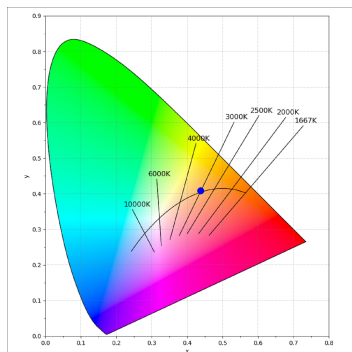

Finish: Texturised white RAL 9010

Installation: Recessed

TECHNICAL SPECIFICATIONS:

Light output:	3.606 lm	°K :	3000
Plum:	36,7W	CRI :	90
Efficacy:	98,3 lm/w	R9 :	61
Type:	COB	MacAdam:	3
LED Lifetime:	72.000 L80B10 (Ta=25°C)	Power Supply:	220-240V 50/60Hz
Power:	33W	Gear:	Electronic

Light output tolerance +/- 10%

CUSTOM MADE OPTIONS:

HANCE DOWNLIGHT

HD2RE40FL930NW

HANCE G2 DOWN REC 4000 9WW FL WH

PHOTOMETRIC DATA :

HD2RE40FL930NW
 $\eta = 100\%$
 $I_{max} = 2005 \text{ cd/klm}$
 UTE:
 CIE: 100 100 100 100 100