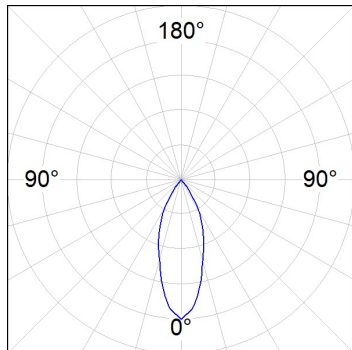

Finish: Texturised white RAL 9010

Installation: Recessed

TECHNICAL SPECIFICATIONS:

Light output:	3.606 lm	°K :	3000
Plum:	36,7W	CRI :	90
Efficacy:	98,3 lm/w	R9 :	61
Type:	COB	MacAdam:	3
LED Lifetime:	72.000 L80B10 (Ta=25°C)	Power Supply:	220-240V 50/60Hz
Power:	33W	Gear:	Electronic

Light output tolerance +/- 10%

CUSTOM MADE OPTIONS:

HANCE DOWNLIGHT

HD2RE40FL930NW

HANCE G2 DOWN REC 4000 9WW FL WH

PHOTOMETRIC DATA :

HD2RE40FL930NW
 $\eta = 100\%$
 $I_{max} = 2005 \text{ cd/klm}$
 UTE:
 CIE: 100 100 100 100 100