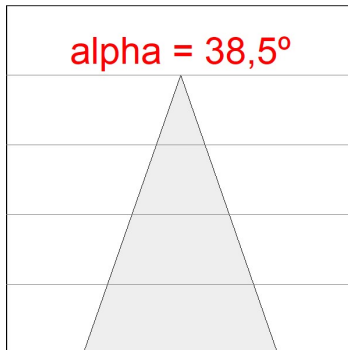

Light output tolerance +/- 10%

CUSTOM MADE OPTIONS:

HANCE DOWNLIGHT

HD2RE40FL930NW

HANCE G2 DOWN REC 4000 9WW FL WH

PHOTOMETRIC DATA :

HD2RE40FL930NW
 $\eta = 100\%$
 $I_{max} = 2005 \text{ cd/klm}$
 UTE:
 CIE: 100 100 100 100 100