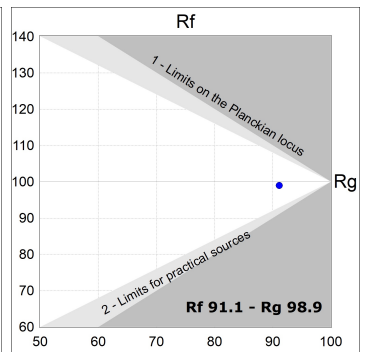

Finish: Texturised white RAL 9010

Installation: Recessed

TECHNICAL SPECIFICATIONS:

Light output:	3.606 lm	°K :	3000
Plum:	36,7W	CRI :	90
Efficacy:	98,3 lm/w	R9 :	61
Type:	COB	MacAdam:	3
LED Lifetime:	72.000 L80B10 (Ta=25°C)	Power Supply:	220-240V 50/60Hz
Power:	33W	Gear:	Electronic

Light output tolerance +/- 10%

CUSTOM MADE OPTIONS:

HANCE DOWNLIGHT

HD2RE40FL930NW

HANCE G2 DOWN REC 4000 9WW FL WH

PHOTOMETRIC DATA :

HD2RE40FL930NW
 $\eta = 100\%$
 $I_{max} = 2005 \text{ cd/klm}$
 UTE:
 CIE: 100 100 100 100 100