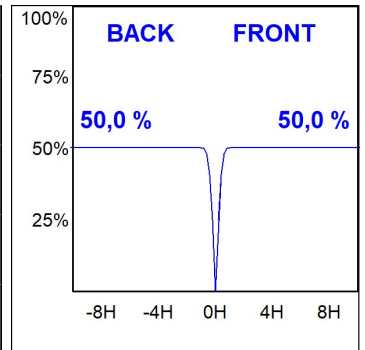

HANCE DOWNLIGHT

HD2RE40FL930NW

HANCE G2 DOWN REC 4000 9WW FL WH

Description:

LAMP multidirectional recessed downlight HANCE G2 DOWN REC 4000. Allowing 355° rotation and tilting up to 30°. Body and frame made of die-cast aluminium for proper thermal management. Black polycarbonate injection moulded anti-glare ring. 35° flood reflector. LED COB, 3000K and CRI90. Electronic ON OFF control gear included. IP20, IK07 ratings. Insulation Class II. LED life time: 72.000 L80B10 (Ta=25°C). Available finishes: Textured white and textured black.

Finish: Texturised white RAL 9010

Installation: Recessed

TECHNICAL SPECIFICATIONS:

Light output:	3.606 lm	°K :	3000
Plum:	36,7W	CRI :	90
Efficacy:	98,3 lm/w	R9 :	61
Type:	COB	MacAdam:	3
LED Lifetime:	72.000 L80B10 (Ta=25°C)	Power Supply:	220-240V 50/60Hz
Power:	33W	Gear:	Electronic

Light output tolerance +/- 10%

CUSTOM MADE OPTIONS:

HANCE DOWNLIGHT

HD2RE40FL930NW

HANCE G2 DOWN REC 4000 9WW FL WH

PHOTOMETRIC DATA :

HD2RE40FL930NW
 $\eta = 100\%$
 $I_{max} = 2005 \text{ cd/klm}$
 UTE:
 CIE: 100 100 100 100 100