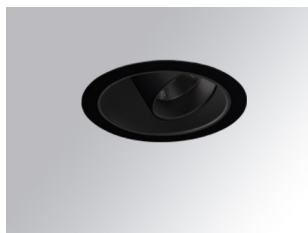

# HANCE DOWNLIGHT

HD2RE40FL930NB

### Description:

LAMP multidirectional recessed downlight HANCE G2 DOWN REC 4000. Allowing 355° rotation and tilting up to 30°. Body and frame made of die-cast aluminium for proper thermal management. Black polycarbonate injection moulded anti-glare ring. 35° flood reflector. LED COB, 3000K and CRI90. Electronic ON OFF control gear included. IP20, IK07 ratings. Insulation Class II. LED life time: 72.000 L80B10 (Ta=25°C). Available finishes: Textured white and textured black.

**Finish:** Texturised black RAL 9011

**Installation:** Recessed