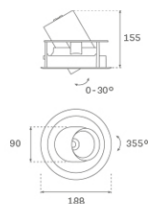

**HD2RE40FL930DB**

**HANCE G2 DOWN REC 4000 9WW FL DALI BK**

**Description:**

LAMP multidirectional recessed downlight HANCE G2 DOWN REC 4000. Allowing 355° rotation and tilting up to 30°. Body and frame made of die-cast aluminium for proper thermal management. Black polycarbonate injection moulded anti-glare ring. 35° flood reflector. LED COB, 3000K and CRI90. Electronic DALI control gear included. IP20, IK07 ratings. Insulation Class II. LED life time: 72.000 L80B10 (Ta=25°C). Available finishes: Textured white and textured black.

**Finish:** Texturised black RAL 9011

**Installation:** Recessed

**TECHNICAL SPECIFICATIONS:**

<b>Light output:</b>	3.606 lm	<b>°K :</b>	3000
<b>Plum:</b>	36,7W	<b>CRI :</b>	90
<b>Efficacy:</b>	98,3 lm/w	<b>R9 :</b>	61
<b>Type:</b>	COB	<b>MacAdam:</b>	3
<b>LED Lifetime:</b>	72.000 L80B10 (Ta=25°C)	<b>Power Supply:</b>	220-240V 50/60Hz
<b>Power:</b>	33W	<b>Gear:</b>	Adjustable DALI