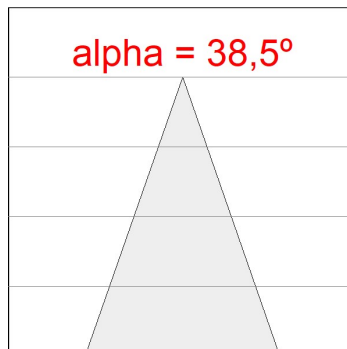

HANCE DOWNLIGHT

HD2RE40FL930DB

HANCE G2 DOWN REC 4000 9WW FL DALI BK

PHOTOMETRIC DATA :

HD2RE40FL930DB
 $\eta = 100\%$
 $I_{max} = 2005 \text{ cd/klm}$
UTE:
CIE: 100 100 100 100 100