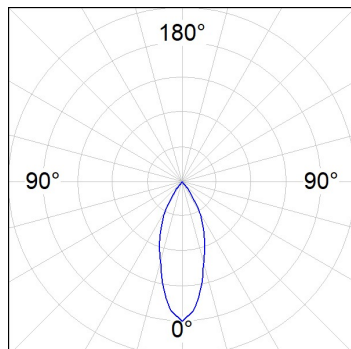

HANCE DOWNLIGHT

HD2RE40FL930DB

HANCE G2 DOWN REC 4000 9WW FL DALI BK

PHOTOMETRIC DATA :

HD2RE40FL930DB
 $\eta = 100\%$
 $I_{max} = 2005 \text{ cd/klm}$
UTE:
CIE: 100 100 100 100 100