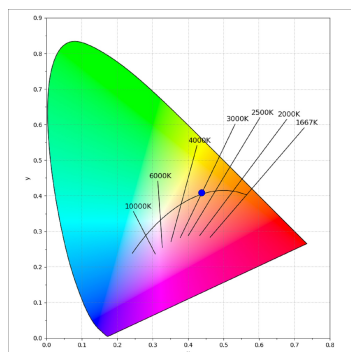

HANCE DOWNLIGHT

HD2RE40FL930DB

HANCE G2 DOWN REC 4000 9WW FL DALI BK

PHOTOMETRIC DATA :

HD2RE40FL930DB
 $\eta = 100\%$
 $I_{max} = 2005 \text{ cd/klm}$
UTE:
CIE: 100 100 100 100 100