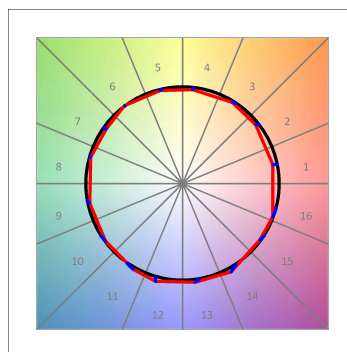

HANCE DOWNLIGHT

HD2RE40FL930DB

HANCE G2 DOWN REC 4000 9WW FL DALI BK

PHOTOMETRIC DATA :

HD2RE40FL930DB
 $\eta = 100\%$
 $I_{max} = 2005 \text{ cd/klm}$
UTE:
CIE: 100 100 100 100 100