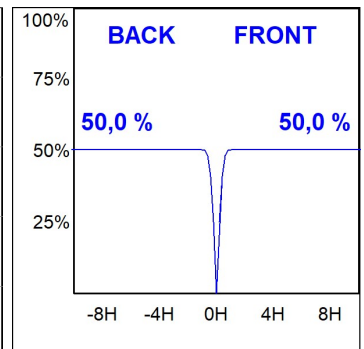

HANCE DOWNLIGHT

HD2RE40FL930DB

HANCE G2 DOWN REC 4000 9WW FL DALI BK

PHOTOMETRIC DATA :

HD2RE40FL930DB
 $\eta = 100\%$
 $I_{max} = 2005 \text{ cd/klm}$
UTE:
CIE: 100 100 100 100 100