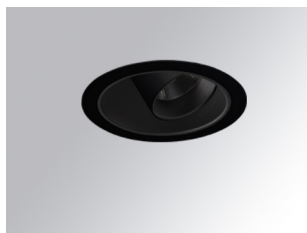

**HD2RE40FL930DB**

**HANCE G2 DOWN REC 4000 9WW FL DALI BK**

**Description:**

LAMP multidirectional recessed downlight HANCE G2 DOWN REC 4000. Allowing 355° rotation and tilting up to 30°. Body and frame made of die-cast aluminium for proper thermal management. Black polycarbonate injection moulded anti-glare ring. 35° flood reflector. LED COB, 3000K and CRI90. Electronic DALI control gear included. IP20, IK07 ratings. Insulation Class II. LED life time: 72.000 L80B10 (Ta=25°C). Available finishes: Textured white and textured black.

**Finish:** Texturised black RAL 9011

**Installation:** Recessed

**TECHNICAL SPECIFICATIONS:**

<b>Light output:</b>	3.606 lm	<b>°K :</b>	3000
<b>Plum:</b>	36,7W	<b>CRI :</b>	90
<b>Efficacy:</b>	98,3 lm/w	<b>R9 :</b>	61
<b>Type:</b>	COB	<b>MacAdam:</b>	3
<b>LED Lifetime:</b>	72.000 L80B10 (Ta=25°C)	<b>Power Supply:</b>	220-240V 50/60Hz
<b>Power:</b>	33W	<b>Gear:</b>	Adjustable DALI