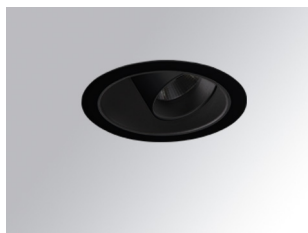

# HANCE DOWNLIGHT

HD2RE40FL840NB

### Description:

LAMP multidirectional recessed downlight HANCE G2 DOWN REC 4000. Allowing 355° rotation and tilting up to 30°. Body and frame made of die-cast aluminium for proper thermal management. Black polycarbonate injection moulded anti-glare ring. 35° flood reflector. LED COB, 4000K and CRI80. Electronic ON OFF control gear included. IP20, IK07 ratings. Insulation Class II. LED life time: 72.000 L80B10 (Ta=25°C). Available finishes: Textured white and textured black.

**Finish:** Texturised black RAL 9011

**Installation:** Recessed