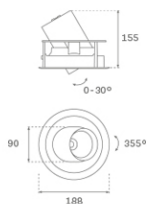

HANCE DOWNLIGHT

HD2RE40FL840DW

HANCE G2 DOWN REC 4000 NW FL DALI WH

Description:

LAMP multidirectional recessed downlight HANCE G2 DOWN REC 4000. Allowing 355° rotation and tilting up to 30°. Body and frame made of die-cast aluminium for proper thermal management. Black polycarbonate injection moulded anti-glare ring. 35° flood reflector. LED COB, 4000K and CRI80. Electronic DALI control gear included. IP20, IK07 ratings. Insulation Class II. LED life time: 72.000 L80B10 (Ta=25°C). Available finishes: Textured white and textured black.

Finish: Texturised white RAL 9010

Installation: Recessed

TECHNICAL SPECIFICATIONS:

Light output:	4.467 lm	°K :	4000
Plum:	36,7W	CRI :	80
Efficacy:	121,7 lm/w	R9 :	64
Type:	COB	MacAdam:	3
LED Lifetime:	72.000 L80B10 (Ta=25°C)	Power Supply:	220-240V 50/60Hz
Power:	33W	Gear:	Adjustable DALI

Light output tolerance +/- 10%

CUSTOM MADE OPTIONS:

HD2RE40FL840DW

HANCE G2 DOWN REC 4000 NW FL DALI WH

PHOTOMETRIC DATA :