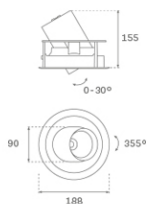

HANCE DOWNLIGHT

HD2RE40FL840DB

HANCE G2 DOWN REC 4000 NW FL DALI BK

Description:

LAMP multidirectional recessed downlight HANCE G2 DOWN REC 4000. Allowing 355° rotation and tilting up to 30°. Body and frame made of die-cast aluminium for proper thermal management. Black polycarbonate injection moulded anti-glare ring. 35° flood reflector. LED COB, 4000K and CRI80. Electronic DALI control gear included. IP20, IK07 ratings. Insulation Class II. LED life time: 72.000 L80B10 (Ta=25°C). Available finishes: Textured white and textured black.

Finish: Texturised black RAL 9011

Installation: Recessed

TECHNICAL SPECIFICATIONS:

Light output:	4.467 lm	°K :	4000
Plum:	36,7W	CRI :	80
Efficacy:	121,7 lm/w	R9 :	64
Type:	COB	MacAdam:	3
LED Lifetime:	72.000 L80B10 (Ta=25°C)	Power Supply:	220-240V 50/60Hz
Power:	33W	Gear:	Adjustable DALI

Light output tolerance +/- 10%

CUSTOM MADE OPTIONS:

HD2RE40FL840DB

HANCE G2 DOWN REC 4000 NW FL DALI BK

PHOTOMETRIC DATA :

HD2RE40FL840DB
 $\eta = 100\%$
 $I_{max} = 2005 \text{ cd/klm}$
UTE:
CIE: 100 100 100 100 100