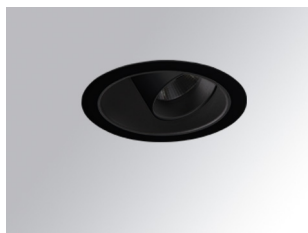

# HANCE DOWNLIGHT

HD2RE40FL830NB

## HANCE G2 DOWN REC 4000 WW FL BK

### Description:

LAMP multidirectional recessed downlight HANCE G2 DOWN REC 4000. Allowing 355° rotation and tilting up to 30°. Body and frame made of die-cast aluminium for proper thermal management. Black polycarbonate injection moulded anti-glare ring. 35° flood reflector. LED COB, 3000K and CRI80. Electronic ON OFF control gear included. IP20, IK07 ratings. Insulation Class II. LED life time: 72.000 L80B10 (Ta=25°C). Available finishes: Textured white and textured black.

**Finish:** Texturised black RAL 9011

**Installation:** Recessed