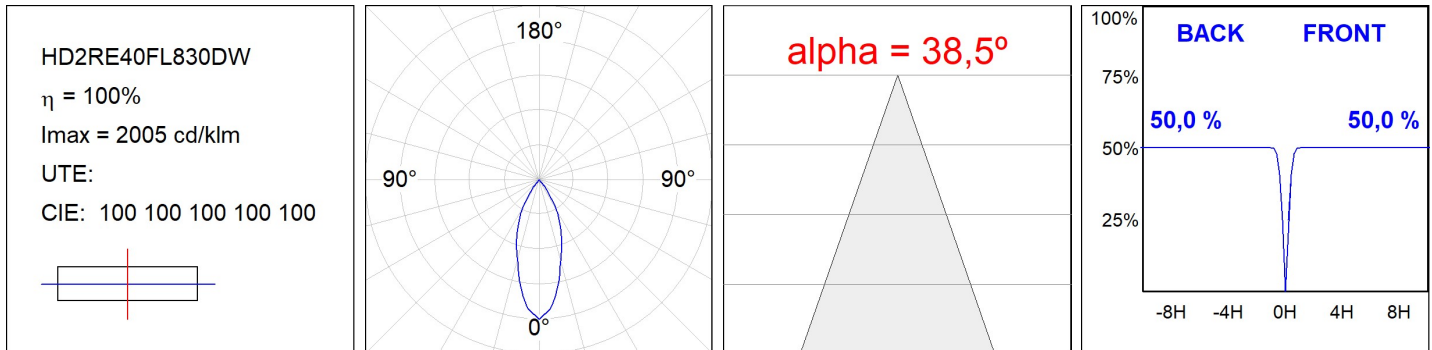

HD2RE40FL830DW

HANCE G2 DOWN REC 4000 WW FL DALI WH

PHOTOMETRIC DATA :