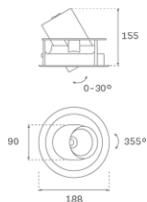

HANCE DOWNLIGHT

HD2RE40FL830DW

HANCE G2 DOWN REC 4000 WW FL DALI WH

Description:

LAMP multidirectional recessed downlight HANCE G2 DOWN REC 4000. Allowing 355° rotation and tilting up to 30°. Body and frame made of die-cast aluminium for proper thermal management. Black polycarbonate injection moulded anti-glare ring. 35° flood reflector. LED COB, 3000K and CRI80. Electronic DALI control gear included. IP20, IK07 ratings. Insulation Class II. LED life time: 72.000 L80B10 (Ta=25°C). Available finishes: Textured white and textured black.

Finish: Texturised white RAL 9010

Installation: Recessed

TECHNICAL SPECIFICATIONS:

Light output:	4.225 lm	°K :	3000
Plum:	36,7W	CRI :	80
Efficacy:	115,1 lm/w	R9 :	61
Type:	COB	MacAdam:	3
LED Lifetime:	72.000 L80B10 (Ta=25°C)	Power Supply:	220-240V 50/60Hz
Power:	33W	Gear:	Adjustable DALI

Light output tolerance +/- 10%

CUSTOM MADE OPTIONS: