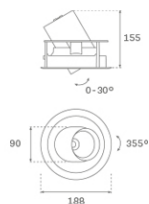

HD2RE40FL830DB

HANCE G2 DOWN REC 4000 WW FL DALI BK

**Description:**

LAMP multidirectional recessed downlight HANCE G2 DOWN REC 4000. Allowing 355° rotation and tilting up to 30°. Body and frame made of die-cast aluminium for proper thermal management. Black polycarbonate injection moulded anti-glare ring. 35° flood reflector. LED COB, 3000K and CRI80. Electronic DALI control gear included. IP20, IK07 ratings. Insulation Class II. LED life time: 72.000 L80B10 (Ta=25°C). Available finishes: Textured white and textured black.

**Finish:** Texturised black RAL 9011

**Installation:** Recessed

**TECHNICAL SPECIFICATIONS:**

<b>Light output:</b>	4.225 lm	<b>°K :</b>	3000
<b>Plum:</b>	36,7W	<b>CRI :</b>	80
<b>Efficacy:</b>	115,1 lm/w	<b>R9 :</b>	61
<b>Type:</b>	COB	<b>MacAdam:</b>	3
<b>LED Lifetime:</b>	72.000 L80B10 (Ta=25°C)	<b>Power Supply:</b>	220-240V 50/60Hz
<b>Power:</b>	33W	<b>Gear:</b>	Adjustable DALI