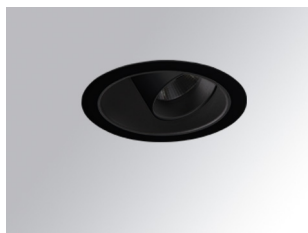

# HANCE DOWNLIGHT

HD2RE40FL830DB

### Description:

LAMP multidirectional recessed downlight HANCE G2 DOWN REC 4000. Allowing 355° rotation and tilting up to 30°. Body and frame made of die-cast aluminium for proper thermal management. Black polycarbonate injection moulded anti-glare ring. 35° flood reflector. LED COB, 3000K and CRI80. Electronic DALI control gear included. IP20, IK07 ratings. Insulation Class II. LED life time: 72.000 L80B10 (Ta=25°C). Available finishes: Textured white and textured black.

**Finish:** Texturised black RAL 9011

**Installation:** Recessed