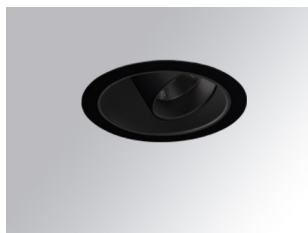

HD2RE40FL830DB

HANCE G2 DOWN REC 4000 WW FL DALI BK

**Description:**

LAMP multidirectional recessed downlight HANCE G2 DOWN REC 4000. Allowing 355° rotation and tilting up to 30°. Body and frame made of die-cast aluminium for proper thermal management. Black polycarbonate injection moulded anti-glare ring. 35° flood reflector. LED COB, 3000K and CRI80. Electronic DALI control gear included. IP20, IK07 ratings. Insulation Class II. LED life time: 72.000 L80B10 (Ta=25°C). Available finishes: Textured white and textured black.

**Finish:** Texturised black RAL 9011

**Installation:** Recessed

**TECHNICAL SPECIFICATIONS:**

<b>Light output:</b>	4.225 lm	<b>°K :</b>	3000
<b>Plum:</b>	36,7W	<b>CRI :</b>	80
<b>Efficacy:</b>	115,1 lm/w	<b>R9 :</b>	61
<b>Type:</b>	COB	<b>MacAdam:</b>	3
<b>LED Lifetime:</b>	72.000 L80B10 (Ta=25°C)	<b>Power Supply:</b>	220-240V 50/60Hz
<b>Power:</b>	33W	<b>Gear:</b>	Adjustable DALI