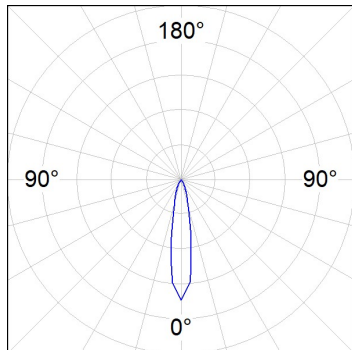

Finish: Texturised white RAL 9010

Installation: Recessed

TECHNICAL SPECIFICATIONS:

Light output:	2.911 lm	°K :	4000
Plum:	28,3W	CRI :	90
Efficacy:	102,9 lm/w	R9 :	64
UGR:	<19	MacAdam:	3
Type:	COB	Power Supply:	220-240V 50/60Hz
LED Lifetime:	78.000 L80B10 (Ta=25°C)	Gear:	Electronic
Power:	25W		

Light output tolerance +/- 10%

CUSTOM MADE OPTIONS:

HANCE DOWNLIGHT

HD2RE30SP940NW

HANCE G2 DOWN REC 3000 9NW SP WH

PHOTOMETRIC DATA :

HD2RE30SP940NW
 $\eta = 100\%$
 $I_{max} = 5192 \text{ cd/klm}$
 UTE:
 CIE: 102 100 100 100 100