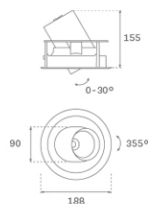

HD2RE30SP940NW

HANCE G2 DOWN REC 3000 9NW SP WH

Description:

LAMP multidirectional recessed downlight HANCE G2 DOWN REC 3000. Allowing 355° rotation and tilting up to 30°. Body and frame made of die-cast aluminium for proper thermal management. Black polycarbonate injection moulded anti-glare ring. 20° spot reflector. LED COB, 4000K and CRI90. Electronic ON OFF control gear included. IP20, IK07 ratings. Insulation Class II. LED life time: 78.000 L80B10 (Ta=25°C). Available finishes: Textured white and textured black.

Finish: Texturised white RAL 9010

Installation: Recessed

TECHNICAL SPECIFICATIONS:

Light output:	2.911 lm	°K :	4000
Plum:	28,3W	CRI :	90
Efficacy:	102,9 lm/w	R9 :	64
UGR:	<19	MacAdam:	3
Type:	COB	Power Supply:	220-240V 50/60Hz
LED Lifetime:	78.000 L80B10 (Ta=25°C)	Gear:	Electronic
Power:	25W		