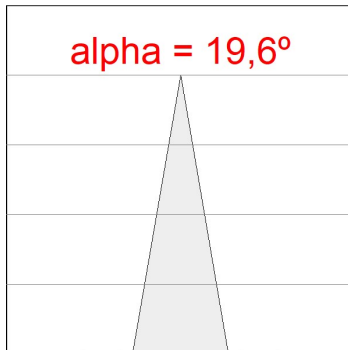

Finish: Texturised white RAL 9010

Installation: Recessed

TECHNICAL SPECIFICATIONS:

Light output:	2.911 lm	°K :	4000
Plum:	28,3W	CRI :	90
Efficacy:	102,9 lm/w	R9 :	64
UGR:	<19	MacAdam:	3
Type:	COB	Power Supply:	220-240V 50/60Hz
LED Lifetime:	78.000 L80B10 (Ta=25°C)	Gear:	Electronic
Power:	25W		

Light output tolerance +/- 10%

CUSTOM MADE OPTIONS:

HANCE DOWNLIGHT

HD2RE30SP940NW

HANCE G2 DOWN REC 3000 9NW SP WH

PHOTOMETRIC DATA :

HD2RE30SP940NW
 $\eta = 100\%$
 $I_{max} = 5192 \text{ cd/klm}$
 UTE:
 CIE: 102 100 100 100 100