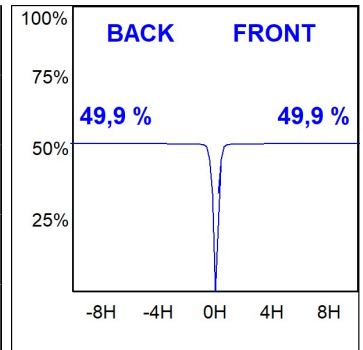

Finish: Texturised white RAL 9010

Installation: Recessed

TECHNICAL SPECIFICATIONS:

Light output:	2.911 lm	°K :	4000
Plum:	28,3W	CRI :	90
Efficacy:	102,9 lm/w	R9 :	64
UGR:	<19	MacAdam:	3
Type:	COB	Power Supply:	220-240V 50/60Hz
LED Lifetime:	78.000 L80B10 (Ta=25°C)	Gear:	Electronic
Power:	25W		

Light output tolerance +/- 10%

CUSTOM MADE OPTIONS:

HANCE DOWNLIGHT

HD2RE30SP940NW

HANCE G2 DOWN REC 3000 9NW SP WH

PHOTOMETRIC DATA :

HD2RE30SP940NW
 $\eta = 100\%$
 $I_{max} = 5192 \text{ cd/klm}$
 UTE:
 CIE: 102 100 100 100 100