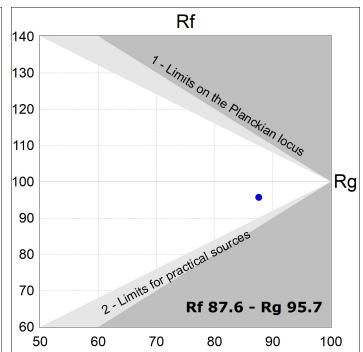

Finish: Texturised white RAL 9010

Installation: Recessed

TECHNICAL SPECIFICATIONS:

Light output:	2.911 lm	°K :	4000
Plum:	28,3W	CRI :	90
Efficacy:	102,9 lm/w	R9 :	64
UGR:	<19	MacAdam:	3
Type:	COB	Power Supply:	220-240V 50/60Hz
LED Lifetime:	78.000 L80B10 (Ta=25°C)	Gear:	Electronic
Power:	25W		

Light output tolerance +/- 10%

CUSTOM MADE OPTIONS:

HANCE DOWNLIGHT

HD2RE30SP940NW

HANCE G2 DOWN REC 3000 9NW SP WH

PHOTOMETRIC DATA :

HD2RE30SP940NW
 $\eta = 100\%$
 $I_{max} = 5192 \text{ cd/klm}$
 UTE:
 CIE: 102 100 100 100 100