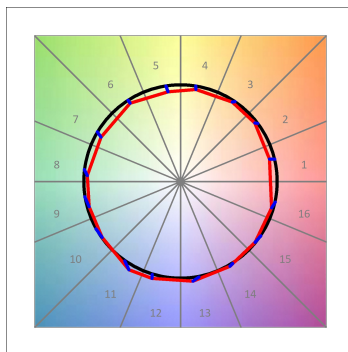

HANCE DOWNLIGHT

HD2RE30SP940NW

HANCE G2 DOWN REC 3000 9NW SP WH

PHOTOMETRIC DATA :

HD2RE30SP940NW
 $\eta = 100\%$
 $I_{max} = 5192 \text{ cd/klm}$
UTE:
CIE: 102 100 100 100 100