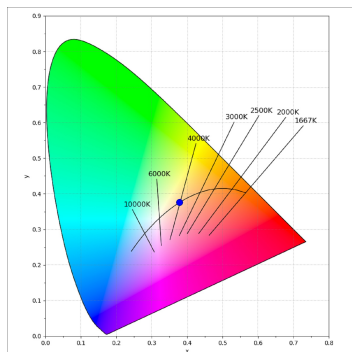

HANCE DOWNLIGHT

HD2RE30SP940NW

HANCE G2 DOWN REC 3000 9NW SP WH

PHOTOMETRIC DATA :

HD2RE30SP940NW
 $\eta = 100\%$
 $I_{max} = 5192 \text{ cd/klm}$
UTE:
CIE: 102 100 100 100 100