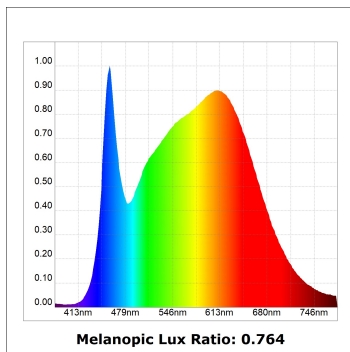

Finish: Texturised white RAL 9010

Installation: Recessed

TECHNICAL SPECIFICATIONS:

Light output:	2.911 lm	°K :	4000
Plum:	28,3W	CRI :	90
Efficacy:	102,9 lm/w	R9 :	64
UGR:	<19	MacAdam:	3
Type:	COB	Power Supply:	220-240V 50/60Hz
LED Lifetime:	78.000 L80B10 (Ta=25°C)	Gear:	Electronic
Power:	25W		

Light output tolerance +/- 10%

CUSTOM MADE OPTIONS:

HANCE DOWNLIGHT

HD2RE30SP940NW

HANCE G2 DOWN REC 3000 9NW SP WH

PHOTOMETRIC DATA :

HD2RE30SP940NW
 $\eta = 100\%$
 $I_{max} = 5192 \text{ cd/klm}$
 UTE:
 CIE: 102 100 100 100 100