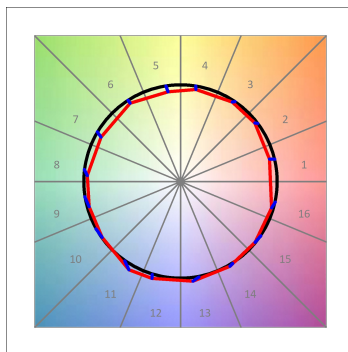

HANCE DOWNLIGHT

HD2RE30SP940NB

HANCE G2 DOWN REC 3000 9NW SP BK

PHOTOMETRIC DATA :

HD2RE30SP940NB
 $\eta = 100\%$
 $I_{max} = 5192 \text{ cd/klm}$
UTE:
CIE: 102 100 100 100 100