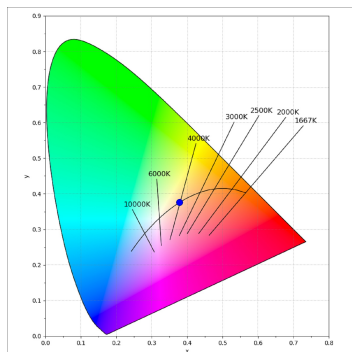

HANCE DOWNLIGHT

HD2RE30SP940NB

HANCE G2 DOWN REC 3000 9NW SP BK

PHOTOMETRIC DATA :

HD2RE30SP940NB
 $\eta = 100\%$
 $I_{max} = 5192 \text{ cd/klm}$
UTE:
CIE: 102 100 100 100 100