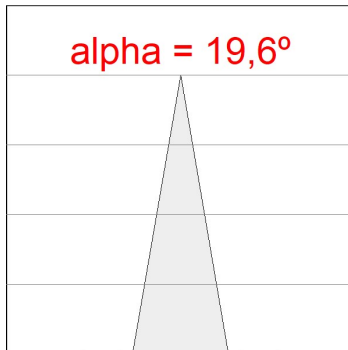

Light output tolerance +/- 10%

CUSTOM MADE OPTIONS:

HANCE DOWNLIGHT

HD2RE30SP940NB

HANCE G2 DOWN REC 3000 9NW SP BK

PHOTOMETRIC DATA :

HD2RE30SP940NB
 $\eta = 100\%$
 $I_{max} = 5192 \text{ cd/klm}$
 UTE:
 CIE: 102 100 100 100 100