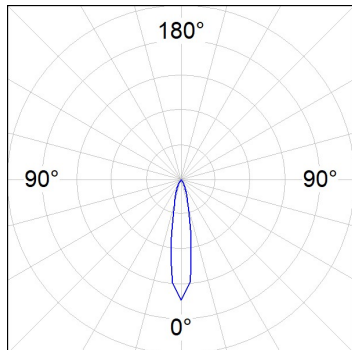

Finish: Texturised black RAL 9011

Installation: Recessed

TECHNICAL SPECIFICATIONS:

Light output:	2.911 lm	°K :	4000
Plum:	28,3W	CRI :	90
Efficacy:	102,9 lm/w	R9 :	64
UGR:	<19	MacAdam:	3
Type:	COB	Power Supply:	220-240V 50/60Hz
LED Lifetime:	78.000 L80B10 (Ta=25°C)	Gear:	Electronic
Power:	25W		

Light output tolerance +/- 10%

CUSTOM MADE OPTIONS:

HANCE DOWNLIGHT

HD2RE30SP940NB

HANCE G2 DOWN REC 3000 9NW SP BK

PHOTOMETRIC DATA :

HD2RE30SP940NB
 $\eta = 100\%$
 $I_{max} = 5192 \text{ cd/klm}$
 UTE:
 CIE: 102 100 100 100 100