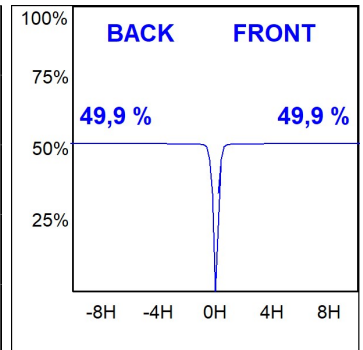

Finish: Texturised black RAL 9011

Installation: Recessed

TECHNICAL SPECIFICATIONS:

Light output:	2.911 lm	°K :	4000
Plum:	28,3W	CRI :	90
Efficacy:	102,9 lm/w	R9 :	64
UGR:	<19	MacAdam:	3
Type:	COB	Power Supply:	220-240V 50/60Hz
LED Lifetime:	78.000 L80B10 (Ta=25°C)	Gear:	Electronic
Power:	25W		

Light output tolerance +/- 10%

CUSTOM MADE OPTIONS:

HANCE DOWNLIGHT

HD2RE30SP940NB

HANCE G2 DOWN REC 3000 9NW SP BK

PHOTOMETRIC DATA :

HD2RE30SP940NB
 $\eta = 100\%$
 $I_{max} = 5192 \text{ cd/klm}$
 UTE:
 CIE: 102 100 100 100 100