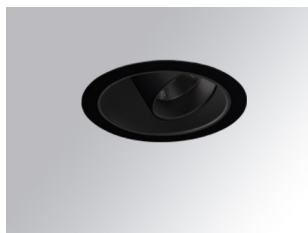

HANCE DOWNLIGHT

HD2RE30SP940NB

HANCE G2 DOWN REC 3000 9NW SP BK

Description:

LAMP multidirectional recessed downlight HANCE G2 DOWN REC 3000. Allowing 355° rotation and tilting up to 30°. Body and frame made of die-cast aluminium for proper thermal management. Black polycarbonate injection moulded anti-glare ring. 20° spot reflector. LED COB, 4000K and CRI90. Electronic ON OFF control gear included. IP20, IK07 ratings. Insulation Class II. LED life time: 78.000 L80B10 (Ta=25°C). Available finishes: Textured white and textured black.

Finish: Texturised black RAL 9011

Installation: Recessed

TECHNICAL SPECIFICATIONS:

Light output:	2.911 lm	°K :	4000
Plum:	28,3W	CRI :	90
Efficacy:	102,9 lm/w	R9 :	64
UGR:	<19	MacAdam:	3
Type:	COB	Power Supply:	220-240V 50/60Hz
LED Lifetime:	78.000 L80B10 (Ta=25°C)	Gear:	Electronic
Power:	25W		