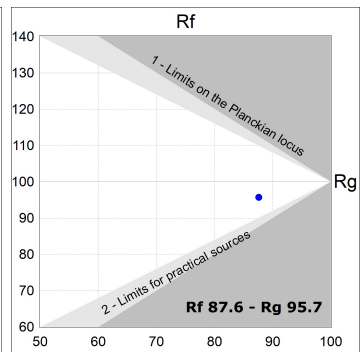

Finish: Texturised black RAL 9011

Installation: Recessed

TECHNICAL SPECIFICATIONS:

Light output:	2.911 lm	°K :	4000
Plum:	28,3W	CRI :	90
Efficacy:	102,9 lm/w	R9 :	64
UGR:	<19	MacAdam:	3
Type:	COB	Power Supply:	220-240V 50/60Hz
LED Lifetime:	78.000 L80B10 (Ta=25°C)	Gear:	Electronic
Power:	25W		

Light output tolerance +/- 10%

CUSTOM MADE OPTIONS:

HANCE DOWNLIGHT

HD2RE30SP940NB

HANCE G2 DOWN REC 3000 9NW SP BK

PHOTOMETRIC DATA :

HD2RE30SP940NB
 $\eta = 100\%$
 $I_{max} = 5192 \text{ cd/klm}$
 UTE:
 CIE: 102 100 100 100 100