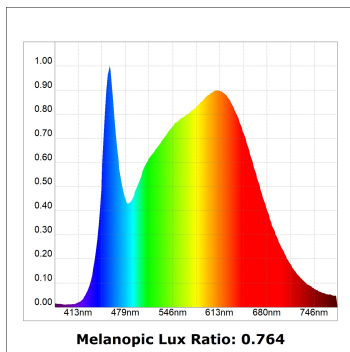

Finish: Texturised black RAL 9011

Installation: Recessed

TECHNICAL SPECIFICATIONS:

Light output:	2.911 lm	°K :	4000
Plum:	28,3W	CRI :	90
Efficacy:	102,9 lm/w	R9 :	64
UGR:	<19	MacAdam:	3
Type:	COB	Power Supply:	220-240V 50/60Hz
LED Lifetime:	78.000 L80B10 (Ta=25°C)	Gear:	Electronic
Power:	25W		

Light output tolerance +/- 10%

CUSTOM MADE OPTIONS:

HANCE DOWNLIGHT

HD2RE30SP940NB

HANCE G2 DOWN REC 3000 9NW SP BK

PHOTOMETRIC DATA :

HD2RE30SP940NB
 $\eta = 100\%$
 $I_{max} = 5192 \text{ cd/klm}$
 UTE:
 CIE: 102 100 100 100 100