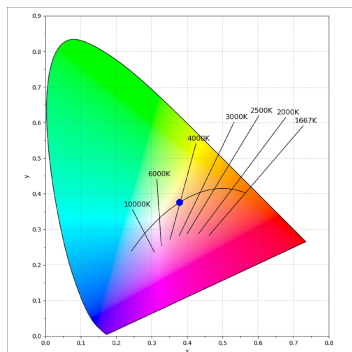

HANCE DOWNLIGHT

HD2RE30SP940DB

HANCE G2 DOWN REC 3000 9NW SP DALI BK

PHOTOMETRIC DATA :

HD2RE30SP940DB
 $\eta = 100\%$
 $I_{max} = 5192 \text{ cd/klm}$
UTE:
CIE: 102 100 100 100 100