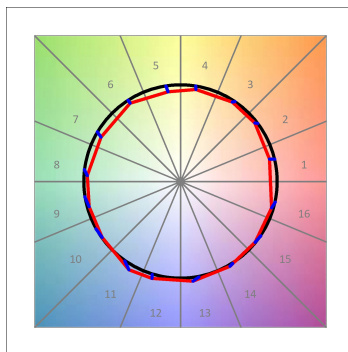

HANCE DOWNLIGHT

HD2RE30SP940DB

HANCE G2 DOWN REC 3000 9NW SP DALI BK

PHOTOMETRIC DATA :

HD2RE30SP940DB
 $\eta = 100\%$
 $I_{max} = 5192 \text{ cd/klm}$
UTE:
CIE: 102 100 100 100 100