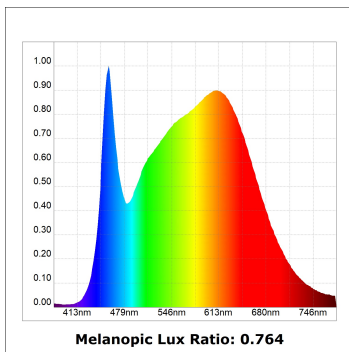

HANCE DOWNLIGHT

HD2RE30SP940DB

HANCE G2 DOWN REC 3000 9NW SP DALI BK

PHOTOMETRIC DATA :

HD2RE30SP940DB
 $\eta = 100\%$
 $I_{max} = 5192 \text{ cd/klm}$
UTE:
CIE: 102 100 100 100 100