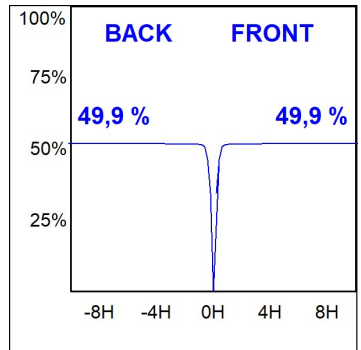

HANCE DOWNLIGHT

HD2RE30SP940DB

HANCE G2 DOWN REC 3000 9NW SP DALI BK

PHOTOMETRIC DATA :

HD2RE30SP940DB
 $\eta = 100\%$
 $I_{max} = 5192 \text{ cd/klm}$
UTE:
CIE: 102 100 100 100 100