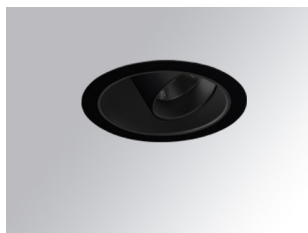

# HANCE DOWNLIGHT

HD2RE30SP940DB

### Description:

LAMP multidirectional recessed downlight HANCE G2 DOWN REC 3000. Allowing 355° rotation and tilting up to 30°. Body and frame made of die-cast aluminium for proper thermal management. Black polycarbonate injection moulded anti-glare ring. 20° spot reflector. LED COB, 4000K and CRI90. Electronic DALI control gear included. IP20, IK07 ratings. Insulation Class II. LED life time: 78.000 L80B10 (Ta=25°C). Available finishes: Textured white and textured black.

**Finish:** Texturised black RAL 9011

**Installation:** Recessed