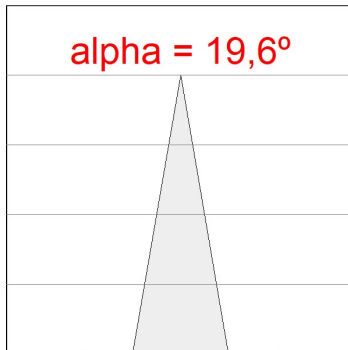

HANCE DOWNLIGHT

HD2RE30SP940DB

HANCE G2 DOWN REC 3000 9NW SP DALI BK

PHOTOMETRIC DATA :

HD2RE30SP940DB
 $\eta = 100\%$
 $I_{max} = 5192 \text{ cd/klm}$
UTE:
CIE: 102 100 100 100 100