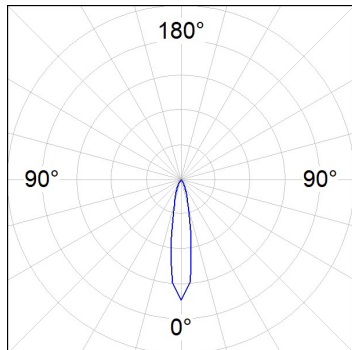

HANCE DOWNLIGHT

HD2RE30SP940DB

HANCE G2 DOWN REC 3000 9NW SP DALI BK

PHOTOMETRIC DATA :

HD2RE30SP940DB
 $\eta = 100\%$
 $I_{max} = 5192 \text{ cd/klm}$
UTE:
CIE: 102 100 100 100 100