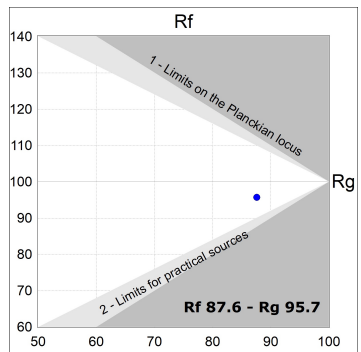

HANCE DOWNLIGHT

HD2RE30SP940DB

HANCE G2 DOWN REC 3000 9NW SP DALI BK

PHOTOMETRIC DATA :

HD2RE30SP940DB
 $\eta = 100\%$
 $I_{max} = 5192 \text{ cd/klm}$
UTE:
CIE: 102 100 100 100 100