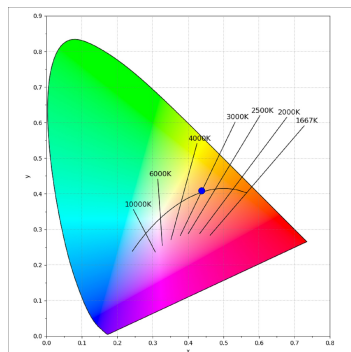

HANCE DOWNLIGHT

HD2RE30SP930NW

HANCE G2 DOWN REC 3000 9WW SP WH

PHOTOMETRIC DATA :

HD2RE30SP930NW
 $\eta = 100\%$
 $I_{max} = 5192 \text{ cd/klm}$
UTE:
CIE: 102 100 100 100 100