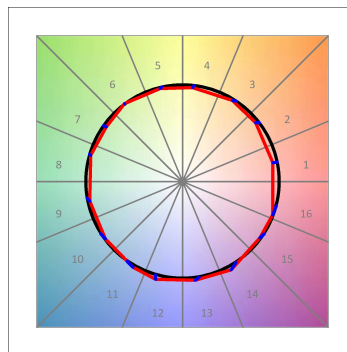

HANCE DOWNLIGHT

HD2RE30SP930NW

HANCE G2 DOWN REC 3000 9WW SP WH

PHOTOMETRIC DATA :

HD2RE30SP930NW
 $\eta = 100\%$
 $I_{max} = 5192 \text{ cd/klm}$
UTE:
CIE: 102 100 100 100 100