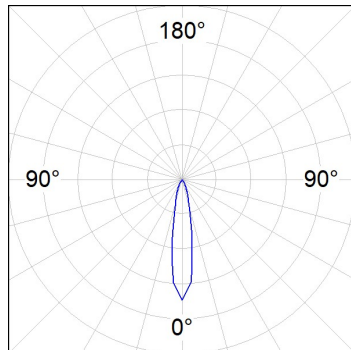

HANCE DOWNLIGHT

HD2RE30SP930NW

HANCE G2 DOWN REC 3000 9WW SP WH

PHOTOMETRIC DATA :

HD2RE30SP930NW
 $\eta = 100\%$
 $I_{max} = 5192 \text{ cd/klm}$
UTE:
CIE: 102 100 100 100 100