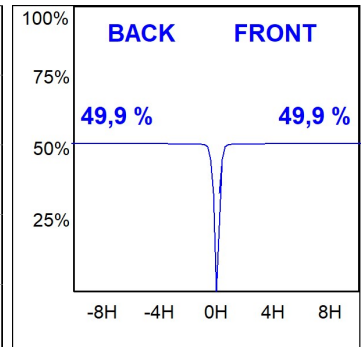

Finish: Texturised black RAL 9011

Installation: Recessed

TECHNICAL SPECIFICATIONS:

Light output:	2.759 lm	°K :	3000
Plum:	28,3W	CRI :	90
Efficacy:	97,5 lm/w	R9 :	61
UGR:	<19	MacAdam:	3
Type:	COB	Power Supply:	220-240V 50/60Hz
LED Lifetime:	78.000 L80B10 (Ta=25°C)	Gear:	Electronic
Power:	25W		

Light output tolerance +/- 10%

CUSTOM MADE OPTIONS:

HANCE DOWNLIGHT

HD2RE30SP930NB

HANCE G2 DOWN REC 3000 9WW SP BK

PHOTOMETRIC DATA :

HD2RE30SP930NB
 $\eta = 100\%$
 $I_{max} = 5192 \text{ cd/klm}$
 UTE:
 CIE: 102 100 100 100 100