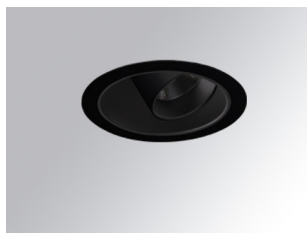

HANCE DOWNLIGHT

HD2RE30SP930NB

HANCE G2 DOWN REC 3000 9WW SP BK

Description:

LAMP multidirectional recessed downlight HANCE G2 DOWN REC 3000. Allowing 355° rotation and tilting up to 30°. Body and frame made of die-cast aluminium for proper thermal management. Black polycarbonate injection moulded anti-glare ring. 20° spot reflector. LED COB, 3000K and CRI90. Electronic ON OFF control gear included. IP20, IK07 ratings. Insulation Class II. LED life time: 78.000 L80B10 (Ta=25°C). Available finishes: Textured white and textured black.

Finish: Texturised black RAL 9011

Installation: Recessed

TECHNICAL SPECIFICATIONS:

Light output:	2.759 lm	°K :	3000
Plum:	28,3W	CRI :	90
Efficacy:	97,5 lm/w	R9 :	61
UGR:	<19	MacAdam:	3
Type:	COB	Power Supply:	220-240V 50/60Hz
LED Lifetime:	78.000 L80B10 (Ta=25°C)	Gear:	Electronic
Power:	25W		