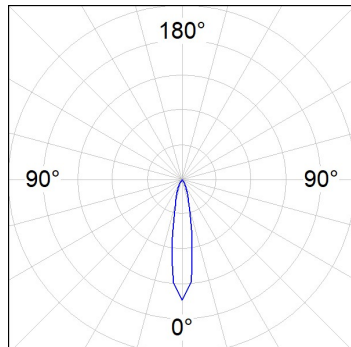

Finish: Texturised black RAL 9011

Installation: Recessed

TECHNICAL SPECIFICATIONS:

Light output:	2.759 lm	°K :	3000
Plum:	28,3W	CRI :	90
Efficacy:	97,5 lm/w	R9 :	61
UGR:	<19	MacAdam:	3
Type:	COB	Power Supply:	220-240V 50/60Hz
LED Lifetime:	78.000 L80B10 (Ta=25°C)	Gear:	Electronic
Power:	25W		

Light output tolerance +/- 10%

CUSTOM MADE OPTIONS:

HANCE DOWNLIGHT

HD2RE30SP930NB

HANCE G2 DOWN REC 3000 9WW SP BK

PHOTOMETRIC DATA :

HD2RE30SP930NB
 $\eta = 100\%$
 $I_{max} = 5192 \text{ cd/klm}$
 UTE:
 CIE: 102 100 100 100 100