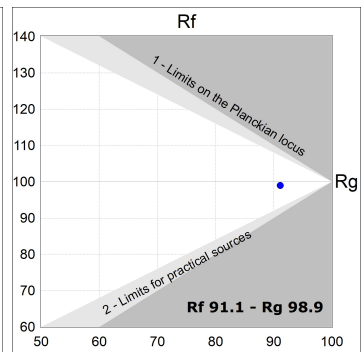

Finish: Texturised black RAL 9011

Installation: Recessed

TECHNICAL SPECIFICATIONS:

Light output:	2.759 lm	°K :	3000
Plum:	28,3W	CRI :	90
Efficacy:	97,5 lm/w	R9 :	61
UGR:	<19	MacAdam:	3
Type:	COB	Power Supply:	220-240V 50/60Hz
LED Lifetime:	78.000 L80B10 (Ta=25°C)	Gear:	Electronic
Power:	25W		

Light output tolerance +/- 10%

CUSTOM MADE OPTIONS:

HANCE DOWNLIGHT

HD2RE30SP930NB

HANCE G2 DOWN REC 3000 9WW SP BK

PHOTOMETRIC DATA :

HD2RE30SP930NB
 $\eta = 100\%$
 $I_{max} = 5192 \text{ cd/klm}$
 UTE:
 CIE: 102 100 100 100 100