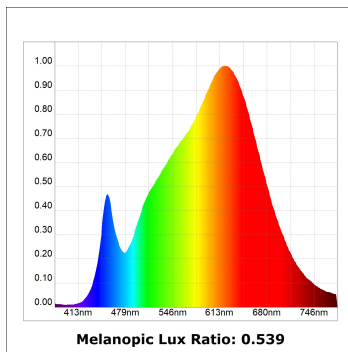

Finish: Texturised black RAL 9011

Installation: Recessed

TECHNICAL SPECIFICATIONS:

Light output:	2.759 lm	°K :	3000
Plum:	28,3W	CRI :	90
Efficacy:	97,5 lm/w	R9 :	61
UGR:	<19	MacAdam:	3
Type:	COB	Power Supply:	220-240V 50/60Hz
LED Lifetime:	78.000 L80B10 (Ta=25°C)	Gear:	Electronic
Power:	25W		

Light output tolerance +/- 10%

CUSTOM MADE OPTIONS:

HANCE DOWNLIGHT

HD2RE30SP930NB

HANCE G2 DOWN REC 3000 9WW SP BK

PHOTOMETRIC DATA :

HD2RE30SP930NB
 $\eta = 100\%$
 $I_{max} = 5192 \text{ cd/klm}$
 UTE:
 CIE: 102 100 100 100 100