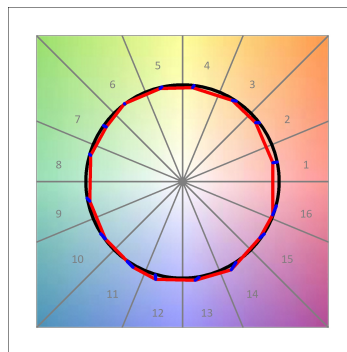

Finish: Texturised black RAL 9011

Installation: Recessed

TECHNICAL SPECIFICATIONS:

Light output:	2.759 lm	°K :	3000
Plum:	28,3W	CRI :	90
Efficacy:	97,5 lm/w	R9 :	61
UGR:	<19	MacAdam:	3
Type:	COB	Power Supply:	220-240V 50/60Hz
LED Lifetime:	78.000 L80B10 (Ta=25°C)	Gear:	Electronic
Power:	25W		

Light output tolerance +/- 10%

CUSTOM MADE OPTIONS:

HANCE DOWNLIGHT

HD2RE30SP930NB

HANCE G2 DOWN REC 3000 9WW SP BK

PHOTOMETRIC DATA :

HD2RE30SP930NB
 $\eta = 100\%$
 $I_{max} = 5192 \text{ cd/klm}$
 UTE:
 CIE: 102 100 100 100 100