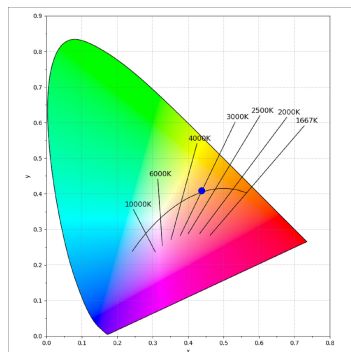

HANCE DOWNLIGHT

HD2RE30SP930NB

HANCE G2 DOWN REC 3000 9WW SP BK

PHOTOMETRIC DATA :

HD2RE30SP930NB
 $\eta = 100\%$
 $I_{max} = 5192 \text{ cd/klm}$
UTE:
CIE: 102 100 100 100 100