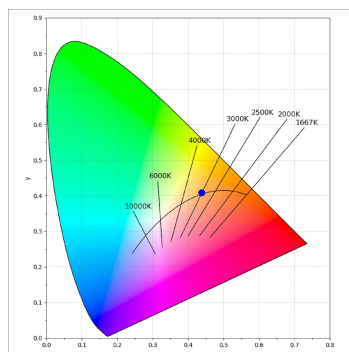

HANCE DOWNLIGHT

HD2RE30SP930DW

HANCE G2 DOWN REC 3000 9WW SP DALI WH

PHOTOMETRIC DATA :

HD2RE30SP930DW
 $\eta = 100\%$
 $I_{max} = 5192 \text{ cd/klm}$
UTE:
CIE: 102 100 100 100 100