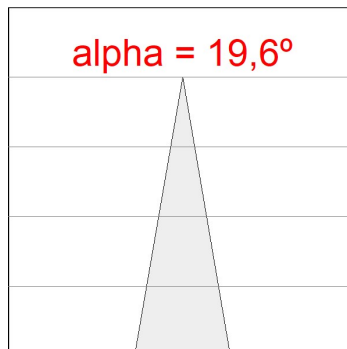

HANCE DOWNLIGHT

HD2RE30SP930DW

HANCE G2 DOWN REC 3000 9WW SP DALI WH

PHOTOMETRIC DATA :

HD2RE30SP930DW
 $\eta = 100\%$
 $I_{max} = 5192 \text{ cd/klm}$
UTE:
CIE: 102 100 100 100 100