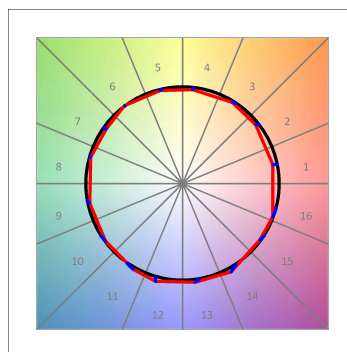

HANCE DOWNLIGHT

HD2RE30SP930DW

HANCE G2 DOWN REC 3000 9WW SP DALI WH

PHOTOMETRIC DATA :

HD2RE30SP930DW
 $\eta = 100\%$
 $I_{max} = 5192 \text{ cd/klm}$
UTE:
CIE: 102 100 100 100 100