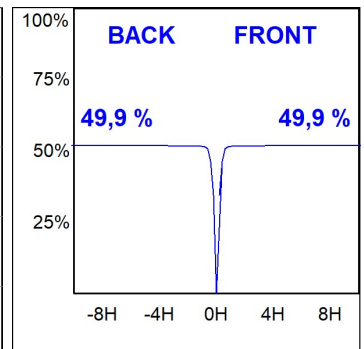

HANCE DOWNLIGHT

HD2RE30SP930DW

HANCE G2 DOWN REC 3000 9WW SP DALI WH

PHOTOMETRIC DATA :

HD2RE30SP930DW
 $\eta = 100\%$
 $I_{max} = 5192 \text{ cd/klm}$
UTE:
CIE: 102 100 100 100 100