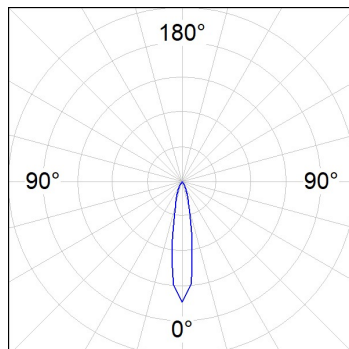

HANCE DOWNLIGHT

HD2RE30SP930DW

HANCE G2 DOWN REC 3000 9WW SP DALI WH

PHOTOMETRIC DATA :

HD2RE30SP930DW
 $\eta = 100\%$
 $I_{max} = 5192 \text{ cd/klm}$
UTE:
CIE: 102 100 100 100 100