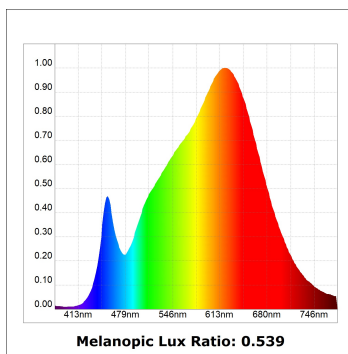

Finish: Texturised black RAL 9011

Installation: Recessed

TECHNICAL SPECIFICATIONS:

Light output:	2.759 lm	°K :	3000
Plum:	28,3W	CRI :	90
Efficacy:	97,5 lm/w	R9 :	61
UGR:	<19	MacAdam:	3
Type:	COB	Power Supply:	220-240V 50/60Hz
LED Lifetime:	78.000 L80B10 (Ta=25°C)	Gear:	Adjustable DALI
Power:	25W		

Light output tolerance +/- 10%

CUSTOM MADE OPTIONS:

HANCE DOWNLIGHT

HD2RE30SP930DB

HANCE G2 DOWN REC 3000 9WW SP DALI BK

PHOTOMETRIC DATA :

HD2RE30SP930DB
 $\eta = 100\%$
 $I_{max} = 5192 \text{ cd/klm}$
 UTE:
 CIE: 102 100 100 100 100