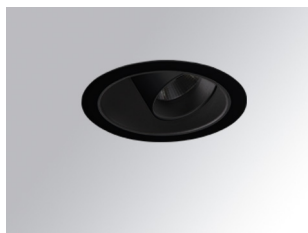

HANCE DOWNLIGHT

HD2RE30SP930DB

HANCE G2 DOWN REC 3000 9WW SP DALI BK

Description:

LAMP multidirectional recessed downlight HANCE G2 DOWN REC 3000. Allowing 355° rotation and tilting up to 30°. Body and frame made of die-cast aluminium for proper thermal management. Black polycarbonate injection moulded anti-glare ring. 20° spot reflector. LED COB, 3000K and CRI90. Electronic DALI control gear included. IP20, IK07 ratings. Insulation Class II. LED life time: 78.000 L80B10 (Ta=25°C). Available finishes: Textured white and textured black.

Finish: Texturised black RAL 9011

Installation: Recessed

TECHNICAL SPECIFICATIONS:

Light output:	2.759 lm	°K :	3000
Plum:	28,3W	CRI :	90
Efficacy:	97,5 lm/w	R9 :	61
UGR:	<19	MacAdam:	3
Type:	COB	Power Supply:	220-240V 50/60Hz
LED Lifetime:	78.000 L80B10 (Ta=25°C)	Gear:	Adjustable DALI
Power:	25W		