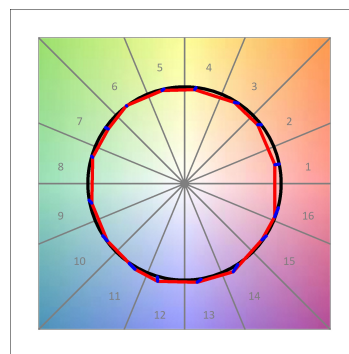

Light output tolerance +/- 10%

CUSTOM MADE OPTIONS:

HANCE DOWNLIGHT

HD2RE30SP930DB

HANCE G2 DOWN REC 3000 9WW SP DALI BK

PHOTOMETRIC DATA :

HD2RE30SP930DB
 $\eta = 100\%$
 $I_{max} = 5192 \text{ cd/klm}$
 UTE:
 CIE: 102 100 100 100 100