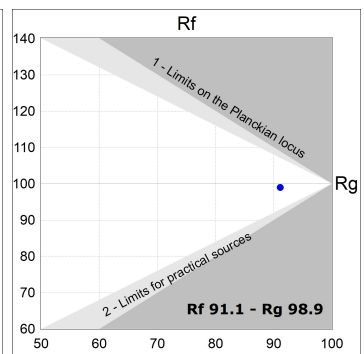

Light output tolerance +/- 10%

CUSTOM MADE OPTIONS:

HANCE DOWNLIGHT

HD2RE30SP930DB

HANCE G2 DOWN REC 3000 9WW SP DALI BK

PHOTOMETRIC DATA :

HD2RE30SP930DB
 $\eta = 100\%$
 $I_{max} = 5192 \text{ cd/klm}$
 UTE:
 CIE: 102 100 100 100 100