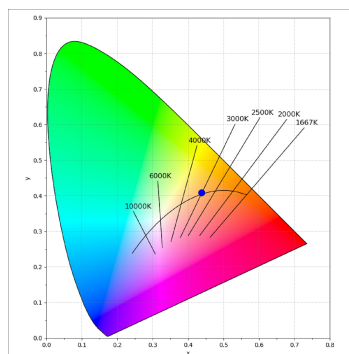

HANCE DOWNLIGHT

HD2RE30SP930DB

HANCE G2 DOWN REC 3000 9WW SP DALI BK

PHOTOMETRIC DATA :

HD2RE30SP930DB
 $\eta = 100\%$
 $I_{max} = 5192 \text{ cd/klm}$
UTE:
CIE: 102 100 100 100 100