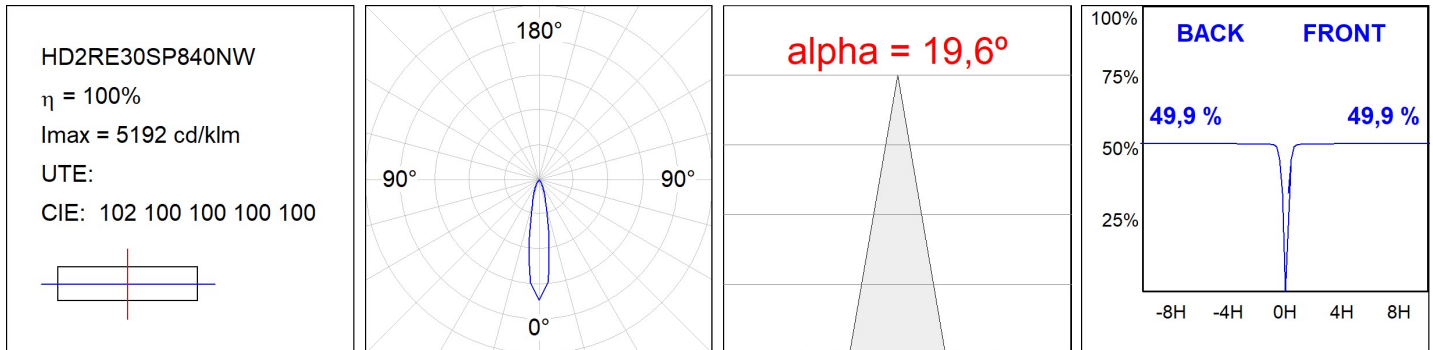

Finish: Texturised white RAL 9010

Installation: Recessed

TECHNICAL SPECIFICATIONS:

Light output:	3.419 lm	°K :	4000
Plum:	28,3W	CRI :	80
Efficacy:	120,8 lm/w	R9 :	64
UGR:	<19	MacAdam:	3
Type:	COB	Power Supply:	220-240V 50/60Hz
LED Lifetime:	78.000 L80B10 (Ta=25°C)	Gear:	Electronic
Power:	25W		

Light output tolerance +/- 10%

CUSTOM MADE OPTIONS:

HD2RE30SP840NW

HANCE G2 DOWN REC 3000 NW SP WH

PHOTOMETRIC DATA :

ACCESORIES :

Optical

Product code: