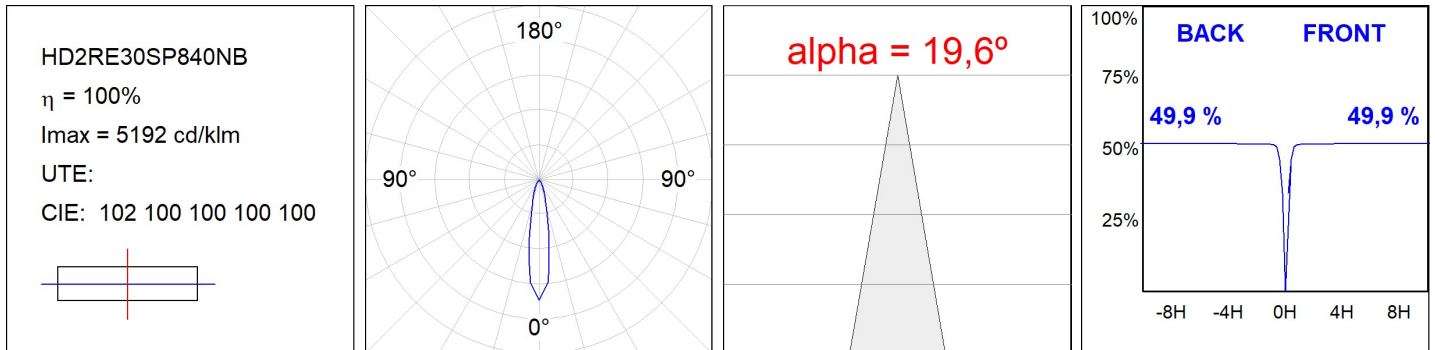

Finish: Texturised black RAL 9011

Installation: Recessed

TECHNICAL SPECIFICATIONS:

Light output:	3.419 lm	°K :	4000
Plum:	28,3W	CRI :	80
Efficacy:	120,8 lm/w	R9 :	64
UGR:	<19	MacAdam:	3
Type:	COB	Power Supply:	220-240V 50/60Hz
LED Lifetime:	78.000 L80B10 (Ta=25°C)	Gear:	Electronic
Power:	25W		

Light output tolerance +/- 10%

CUSTOM MADE OPTIONS:

HD2RE30SP840NB

HANCE G2 DOWN REC 3000 NW SP BK

PHOTOMETRIC DATA :

ACCESORIES :

Optical

Product code: