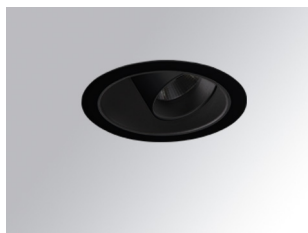

HANCE DOWNLIGHT

HD2RE30SP840NB

HANCE G2 DOWN REC 3000 NW SP BK

Description:

LAMP multidirectional recessed downlight HANCE G2 DOWN REC 3000. Allowing 355° rotation and tilting up to 30°. Body and frame made of die-cast aluminium for proper thermal management. Black polycarbonate injection moulded anti-glare ring. 20° spot reflector. LED COB, 4000K and CRI80. Electronic ON OFF control gear included. IP20, IK07 ratings. Insulation Class II. LED life time: 78.000 L80B10 (Ta=25°C). Available finishes: Textured white and textured black.

Finish: Texturised black RAL 9011

Installation: Recessed

TECHNICAL SPECIFICATIONS:

Light output:	3.419 lm	°K :	4000
Plum:	28,3W	CRI :	80
Efficacy:	120,8 lm/w	R9 :	64
UGR:	<19	MacAdam:	3
Type:	COB	Power Supply:	220-240V 50/60Hz
LED Lifetime:	78.000 L80B10 (Ta=25°C)	Gear:	Electronic
Power:	25W		