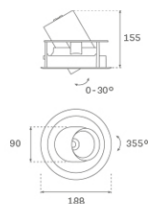

HANCE DOWNLIGHT

HD2RE30SP840NB

HANCE G2 DOWN REC 3000 NW SP BK

Description:

LAMP multidirectional recessed downlight HANCE G2 DOWN REC 3000. Allowing 355° rotation and tilting up to 30°. Body and frame made of die-cast aluminium for proper thermal management. Black polycarbonate injection moulded anti-glare ring. 20° spot reflector. LED COB, 4000K and CRI80. Electronic ON OFF control gear included. IP20, IK07 ratings. Insulation Class II. LED life time: 78.000 L80B10 (Ta=25°C). Available finishes: Textured white and textured black.

Finish: Texturised black RAL 9011

Installation: Recessed

TECHNICAL SPECIFICATIONS:

Light output:	3.419 lm	°K :	4000
Plum:	28,3W	CRI :	80
Efficacy:	120,8 lm/w	R9 :	64
UGR:	<19	MacAdam:	3
Type:	COB	Power Supply:	220-240V 50/60Hz
LED Lifetime:	78.000 L80B10 (Ta=25°C)	Gear:	Electronic
Power:	25W		