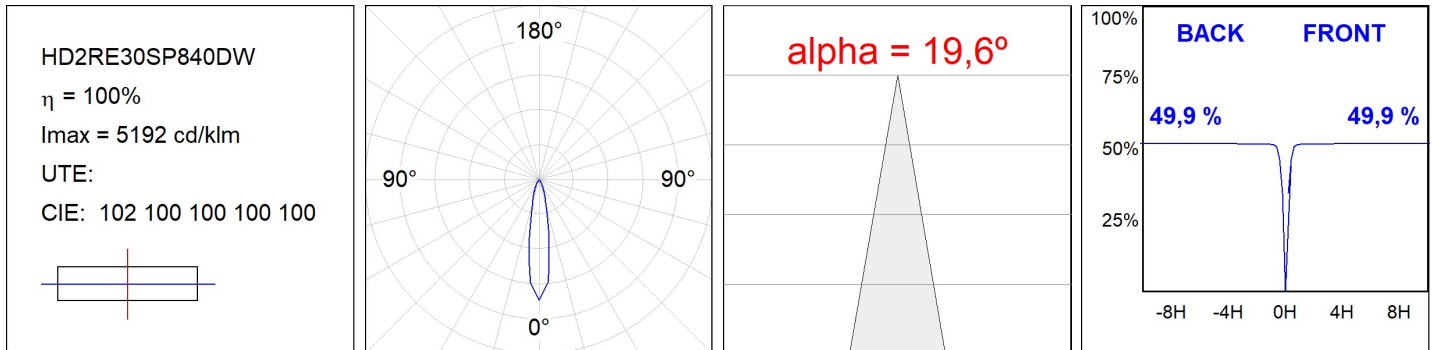

HD2RE30SP840DW

HANCE G2 DOWN REC 3000 NW SP DALI WH

PHOTOMETRIC DATA :