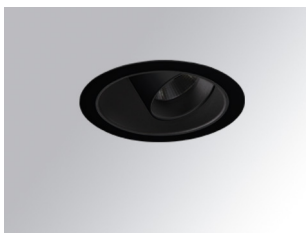

# HANCE DOWNLIGHT

HD2RE30SP830NB

## HANCE G2 DOWN REC 3000 WW SP BK

### Description:

LAMP multidirectional recessed downlight HANCE G2 DOWN REC 3000. Allowing 355° rotation and tilting up to 30°. Body and frame made of die-cast aluminium for proper thermal management. Black polycarbonate injection moulded anti-glare ring. 20° spot reflector. LED COB, 3000K and CRI80. Electronic ON OFF control gear included. IP20, IK07 ratings. Insulation Class II. LED life time: 78.000 L80B10 (Ta=25°C). Available finishes: Textured white and textured black.

**Finish:** Texturised black RAL 9011

**Installation:** Recessed