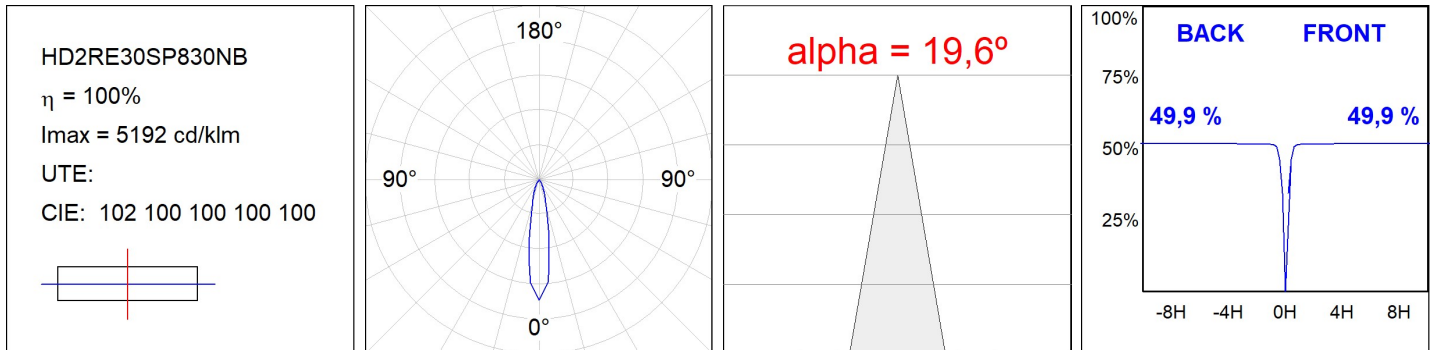

HD2RE30SP830NB

HANCE G2 DOWN REC 3000 WW SP BK

PHOTOMETRIC DATA :