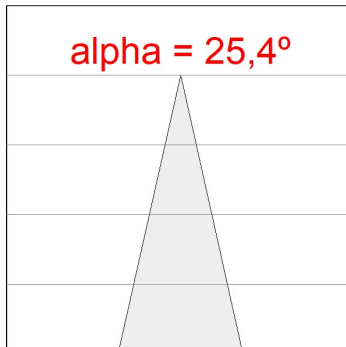

Light output tolerance +/- 10%

CUSTOM MADE OPTIONS:

HANCE DOWNLIGHT

HD2RE30MF930NW

HANCE G2 DOWN REC 3000 9WW MFL WH

PHOTOMETRIC DATA :

HD2RE30MF930NW
 $\eta = 100\%$
 $I_{max} = 3926 \text{ cd/klm}$
 UTE:
 CIE: 101 100 100 100 100