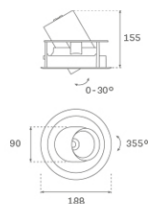

HD2RE30MF930NW

HANCE G2 DOWN REC 3000 9WW MFL WH

Description:

LAMP multidirectional recessed downlight HANCE G2 DOWN REC 3000. Allowing 355° rotation and tilting up to 30°. Body and frame made of die-cast aluminium for proper thermal management. Black polycarbonate injection moulded anti-glare ring. 25° middle flood reflector. LED COB, 3000K and CRI90. Electronic ON OFF control gear included. IP20, IK07 ratings. Insulation Class II. LED life time: 78.000 L80B10 (Ta=25°C). Available finishes: Textured white and textured black.

Finish: Texturised white RAL 9010

Installation: Recessed

TECHNICAL SPECIFICATIONS:

Light output:	2.864 lm	°K :	3000
Plum:	28,3W	CRI :	90
Efficacy:	101,2 lm/w	R9 :	61
UGR:	<19	MacAdam:	3
Type:	COB	Power Supply:	220-240V 50/60Hz
LED Lifetime:	78.000 L80B10 (Ta=25°C)	Gear:	Electronic
Power:	25W		