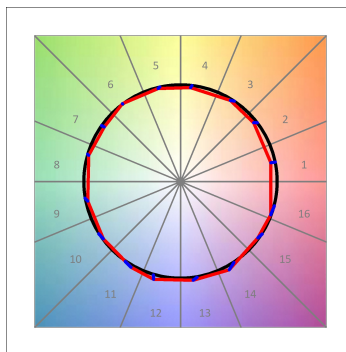

Finish: Texturised white RAL 9010

Installation: Recessed

TECHNICAL SPECIFICATIONS:

Light output:	2.864 lm	°K :	3000
Plum:	28,3W	CRI :	90
Efficacy:	101,2 lm/w	R9 :	61
UGR:	<19	MacAdam:	3
Type:	COB	Power Supply:	220-240V 50/60Hz
LED Lifetime:	78.000 L80B10 (Ta=25°C)	Gear:	Electronic
Power:	25W		

Light output tolerance +/- 10%

CUSTOM MADE OPTIONS:

HANCE DOWNLIGHT

HD2RE30MF930NW

HANCE G2 DOWN REC 3000 9WW MFL WH

PHOTOMETRIC DATA :

HD2RE30MF930NW
 $\eta = 100\%$
 $I_{max} = 3926 \text{ cd/klm}$
 UTE:
 CIE: 101 100 100 100 100