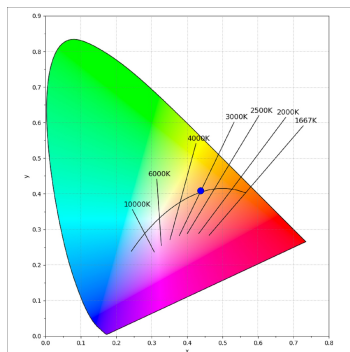

Finish: Texturised white RAL 9010

Installation: Recessed

TECHNICAL SPECIFICATIONS:

Light output:	2.864 lm	°K :	3000
Plum:	28,3W	CRI :	90
Efficacy:	101,2 lm/w	R9 :	61
UGR:	<19	MacAdam:	3
Type:	COB	Power Supply:	220-240V 50/60Hz
LED Lifetime:	78.000 L80B10 (Ta=25°C)	Gear:	Electronic
Power:	25W		

Light output tolerance +/- 10%

CUSTOM MADE OPTIONS:

HANCE DOWNLIGHT

HD2RE30MF930NW

HANCE G2 DOWN REC 3000 9WW MFL WH

PHOTOMETRIC DATA :

HD2RE30MF930NW
 $\eta = 100\%$
 $I_{max} = 3926 \text{ cd/klm}$
 UTE:
 CIE: 101 100 100 100 100