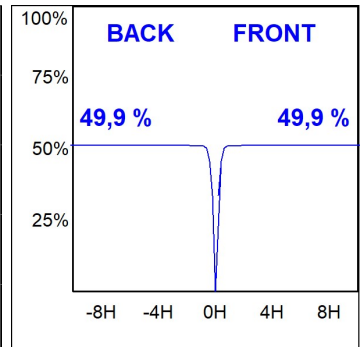

Finish: Texturised white RAL 9010

Installation: Recessed

TECHNICAL SPECIFICATIONS:

Light output:	2.864 lm	°K :	3000
Plum:	28,3W	CRI :	90
Efficacy:	101,2 lm/w	R9 :	61
UGR:	<19	MacAdam:	3
Type:	COB	Power Supply:	220-240V 50/60Hz
LED Lifetime:	78.000 L80B10 (Ta=25°C)	Gear:	Electronic
Power:	25W		

Light output tolerance +/- 10%

CUSTOM MADE OPTIONS:

HANCE DOWNLIGHT

HD2RE30MF930NW

HANCE G2 DOWN REC 3000 9WW MFL WH

PHOTOMETRIC DATA :

HD2RE30MF930NW
 $\eta = 100\%$
 $I_{max} = 3926 \text{ cd/klm}$
 UTE:
 CIE: 101 100 100 100 100