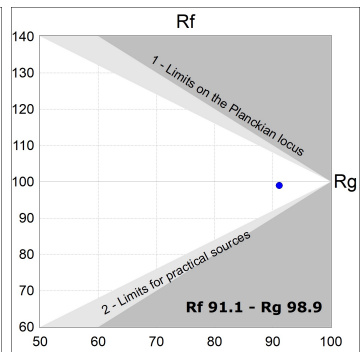

Finish: Texturised white RAL 9010

Installation: Recessed

TECHNICAL SPECIFICATIONS:

Light output:	2.864 lm	°K :	3000
Plum:	28,3W	CRI :	90
Efficacy:	101,2 lm/w	R9 :	61
UGR:	<19	MacAdam:	3
Type:	COB	Power Supply:	220-240V 50/60Hz
LED Lifetime:	78.000 L80B10 (Ta=25°C)	Gear:	Electronic
Power:	25W		

Light output tolerance +/- 10%

CUSTOM MADE OPTIONS:

HANCE DOWNLIGHT

HD2RE30MF930NW

HANCE G2 DOWN REC 3000 9WW MFL WH

PHOTOMETRIC DATA :

HD2RE30MF930NW
 $\eta = 100\%$
 $I_{max} = 3926 \text{ cd/klm}$
 UTE:
 CIE: 101 100 100 100 100