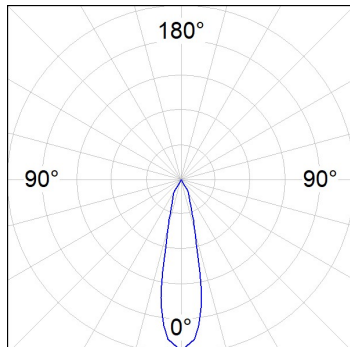

Finish: Texturised white RAL 9010

Installation: Recessed

TECHNICAL SPECIFICATIONS:

Light output:	2.864 lm	°K :	3000
Plum:	28,3W	CRI :	90
Efficacy:	101,2 lm/w	R9 :	61
UGR:	<19	MacAdam:	3
Type:	COB	Power Supply:	220-240V 50/60Hz
LED Lifetime:	78.000 L80B10 (Ta=25°C)	Gear:	Electronic
Power:	25W		

Light output tolerance +/- 10%

CUSTOM MADE OPTIONS:

HANCE DOWNLIGHT

HD2RE30MF930NW

HANCE G2 DOWN REC 3000 9WW MFL WH

PHOTOMETRIC DATA :

HD2RE30MF930NW
 $\eta = 100\%$
 $I_{max} = 3926 \text{ cd/klm}$
 UTE:
 CIE: 101 100 100 100 100