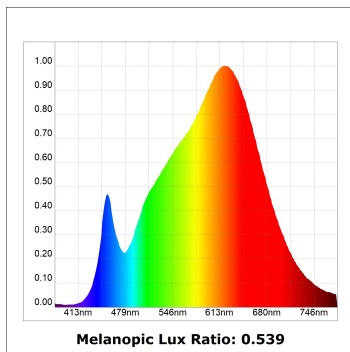

Finish: Texturised white RAL 9010

Installation: Recessed

TECHNICAL SPECIFICATIONS:

Light output:	2.864 lm	°K :	3000
Plum:	28,3W	CRI :	90
Efficacy:	101,2 lm/w	R9 :	61
UGR:	<19	MacAdam:	3
Type:	COB	Power Supply:	220-240V 50/60Hz
LED Lifetime:	78.000 L80B10 (Ta=25°C)	Gear:	Electronic
Power:	25W		

Light output tolerance +/- 10%

CUSTOM MADE OPTIONS:

HANCE DOWNLIGHT

HD2RE30MF930NW

HANCE G2 DOWN REC 3000 9WW MFL WH

PHOTOMETRIC DATA :

HD2RE30MF930NW
 $\eta = 100\%$
 $I_{max} = 3926 \text{ cd/klm}$
 UTE:
 CIE: 101 100 100 100 100