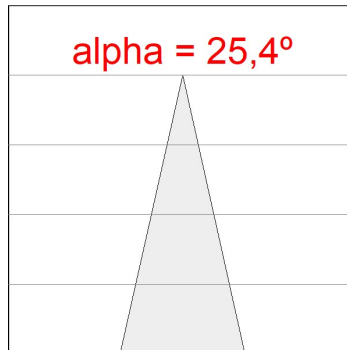

Light output tolerance +/- 10%

CUSTOM MADE OPTIONS:

HANCE DOWNLIGHT

HD2RE30MF930NB

HANCE G2 DOWN REC 3000 9WW MFL BK

PHOTOMETRIC DATA :

HD2RE30MF930NB
 $\eta = 100\%$
 $I_{max} = 3926 \text{ cd/klm}$
 UTE:
 CIE: 101 100 100 100 100