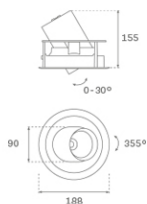

HANCE DOWNLIGHT

HD2RE30MF930NB

HANCE G2 DOWN REC 3000 9WW MFL BK

Description:

LAMP multidirectional recessed downlight HANCE G2 DOWN REC 3000. Allowing 355° rotation and tilting up to 30°. Body and frame made of die-cast aluminium for proper thermal management. Black polycarbonate injection moulded anti-glare ring. 25° middle flood reflector. LED COB, 3000K and CRI90. Electronic ON OFF control gear included. IP20, IK07 ratings. Insulation Class II. LED life time: 78.000 L80B10 (Ta=25°C). Available finishes: Textured white and textured black.

Finish: Texturised black RAL 9011

Installation: Recessed

TECHNICAL SPECIFICATIONS:

Light output:	2.864 lm	°K :	3000
Plum:	28,3W	CRI :	90
Efficacy:	101,2 lm/w	R9 :	61
UGR:	<19	MacAdam:	3
Type:	COB	Power Supply:	220-240V 50/60Hz
LED Lifetime:	78.000 L80B10 (Ta=25°C)	Gear:	Electronic
Power:	25W		