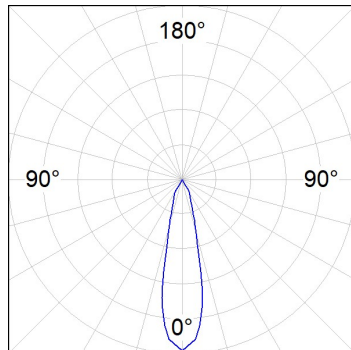

Finish: Texturised black RAL 9011

Installation: Recessed

TECHNICAL SPECIFICATIONS:

Light output:	2.864 lm	°K :	3000
Plum:	28,3W	CRI :	90
Efficacy:	101,2 lm/w	R9 :	61
UGR:	<19	MacAdam:	3
Type:	COB	Power Supply:	220-240V 50/60Hz
LED Lifetime:	78.000 L80B10 (Ta=25°C)	Gear:	Electronic
Power:	25W		

Light output tolerance +/- 10%

CUSTOM MADE OPTIONS:

HANCE DOWNLIGHT

HD2RE30MF930NB

HANCE G2 DOWN REC 3000 9WW MFL BK

PHOTOMETRIC DATA :

HD2RE30MF930NB
 $\eta = 100\%$
 $I_{max} = 3926 \text{ cd/klm}$
 UTE:
 CIE: 101 100 100 100 100