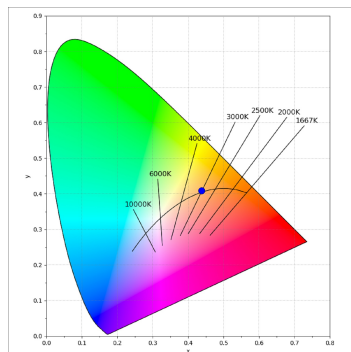

HANCE DOWNLIGHT

HD2RE30MF930NB

HANCE G2 DOWN REC 3000 9WW MFL BK

PHOTOMETRIC DATA :

HD2RE30MF930NB
 $\eta = 100\%$
 $I_{max} = 3926 \text{ cd/klm}$
UTE:
CIE: 101 100 100 100 100