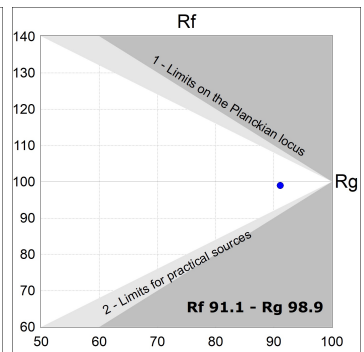

Finish: Texturised black RAL 9011

Installation: Recessed

TECHNICAL SPECIFICATIONS:

Light output:	2.864 lm	°K :	3000
Plum:	28,3W	CRI :	90
Efficacy:	101,2 lm/w	R9 :	61
UGR:	<19	MacAdam:	3
Type:	COB	Power Supply:	220-240V 50/60Hz
LED Lifetime:	78.000 L80B10 (Ta=25°C)	Gear:	Electronic
Power:	25W		

Light output tolerance +/- 10%

CUSTOM MADE OPTIONS:

HANCE DOWNLIGHT

HD2RE30MF930NB

HANCE G2 DOWN REC 3000 9WW MFL BK

PHOTOMETRIC DATA :

HD2RE30MF930NB
 $\eta = 100\%$
 $I_{max} = 3926 \text{ cd/klm}$
 UTE:
 CIE: 101 100 100 100 100