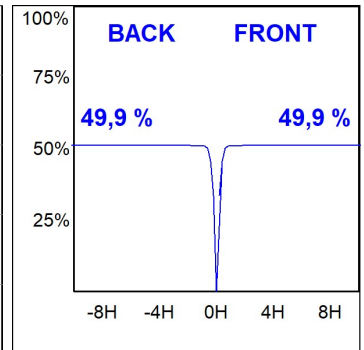

Finish: Texturised black RAL 9011

Installation: Recessed

TECHNICAL SPECIFICATIONS:

Light output:	2.864 lm	°K :	3000
Plum:	28,3W	CRI :	90
Efficacy:	101,2 lm/w	R9 :	61
UGR:	<19	MacAdam:	3
Type:	COB	Power Supply:	220-240V 50/60Hz
LED Lifetime:	78.000 L80B10 (Ta=25°C)	Gear:	Electronic
Power:	25W		

Light output tolerance +/- 10%

CUSTOM MADE OPTIONS:

HANCE DOWNLIGHT

HD2RE30MF930NB

HANCE G2 DOWN REC 3000 9WW MFL BK

PHOTOMETRIC DATA :

HD2RE30MF930NB
 $\eta = 100\%$
 $I_{max} = 3926 \text{ cd/klm}$
 UTE:
 CIE: 101 100 100 100 100