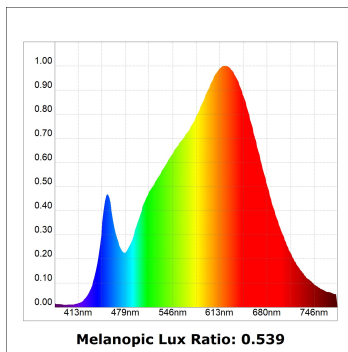

Finish: Texturised black RAL 9011

Installation: Recessed

TECHNICAL SPECIFICATIONS:

Light output:	2.864 lm	°K :	3000
Plum:	28,3W	CRI :	90
Efficacy:	101,2 lm/w	R9 :	61
UGR:	<19	MacAdam:	3
Type:	COB	Power Supply:	220-240V 50/60Hz
LED Lifetime:	78.000 L80B10 (Ta=25°C)	Gear:	Electronic
Power:	25W		

Light output tolerance +/- 10%

CUSTOM MADE OPTIONS:

HANCE DOWNLIGHT

HD2RE30MF930NB

HANCE G2 DOWN REC 3000 9WW MFL BK

PHOTOMETRIC DATA :

HD2RE30MF930NB
 $\eta = 100\%$
 $I_{max} = 3926 \text{ cd/klm}$
 UTE:
 CIE: 101 100 100 100 100