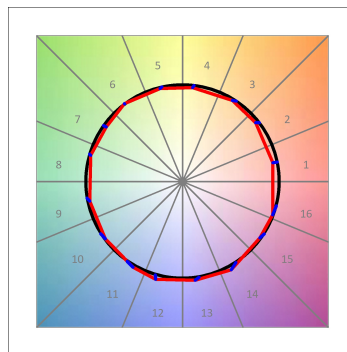

HANCE DOWNLIGHT

HD2RE30MF930NB

HANCE G2 DOWN REC 3000 9WW MFL BK

PHOTOMETRIC DATA :

HD2RE30MF930NB
 $\eta = 100\%$
 $I_{max} = 3926 \text{ cd/klm}$
UTE:
CIE: 101 100 100 100 100