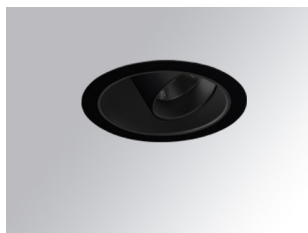

HANCE DOWNLIGHT

HD2RE30MF930NB

HANCE G2 DOWN REC 3000 9WW MFL BK

Description:

LAMP multidirectional recessed downlight HANCE G2 DOWN REC 3000. Allowing 355° rotation and tilting up to 30°. Body and frame made of die-cast aluminium for proper thermal management. Black polycarbonate injection moulded anti-glare ring. 25° middle flood reflector. LED COB, 3000K and CRI90. Electronic ON OFF control gear included. IP20, IK07 ratings. Insulation Class II. LED life time: 78.000 L80B10 (Ta=25°C). Available finishes: Textured white and textured black.

Finish: Texturised black RAL 9011

Installation: Recessed

TECHNICAL SPECIFICATIONS:

Light output:	2.864 lm	°K :	3000
Plum:	28,3W	CRI :	90
Efficacy:	101,2 lm/w	R9 :	61
UGR:	<19	MacAdam:	3
Type:	COB	Power Supply:	220-240V 50/60Hz
LED Lifetime:	78.000 L80B10 (Ta=25°C)	Gear:	Electronic
Power:	25W		