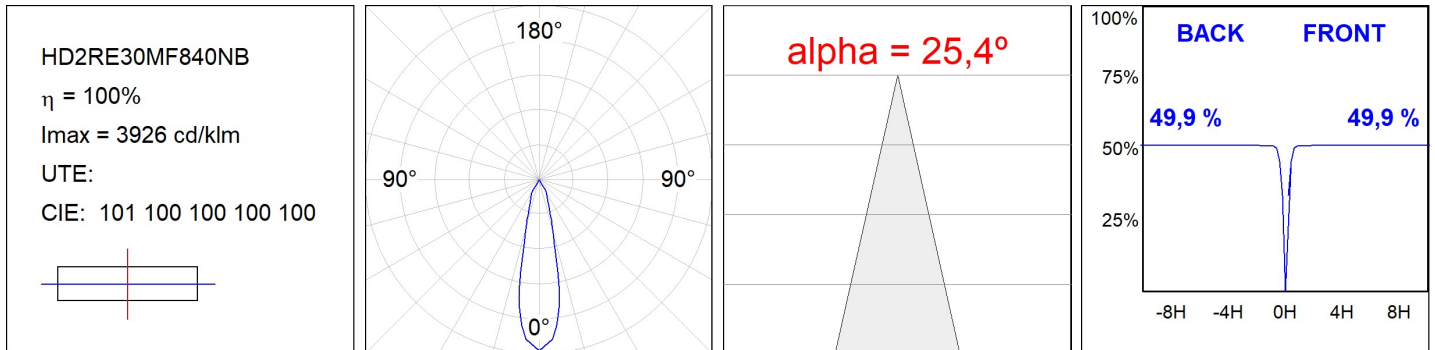

HD2RE30MF840NB

HANCE G2 DOWN REC 3000 NW MFL BK

PHOTOMETRIC DATA :