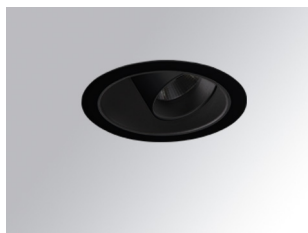

HANCE DOWNLIGHT

HD2RE30MF840NB

HANCE G2 DOWN REC 3000 NW MFL BK

Description:

LAMP multidirectional recessed downlight HANCE G2 DOWN REC 3000. Allowing 355° rotation and tilting up to 30°. Body and frame made of die-cast aluminium for proper thermal management. Black polycarbonate injection moulded anti-glare ring. 25° middle flood reflector. LED COB, 4000K and CRI80. Electronic ON OFF control gear included. IP20, IK07 ratings. Insulation Class II. LED life time: 78.000 L80B10 (Ta=25°C). Available finishes: Textured white and textured black.

Finish: Texturised black RAL 9011

Installation: Recessed

TECHNICAL SPECIFICATIONS:

Light output:	3.549 lm	°K :	4000
Plum:	28,3W	CRI :	80
Efficacy:	125,4 lm/w	R9 :	64
UGR:	<19	MacAdam:	3
Type:	COB	Power Supply:	220-240V 50/60Hz
LED Lifetime:	78.000 L80B10 (Ta=25°C)	Gear:	Electronic
Power:	25W		