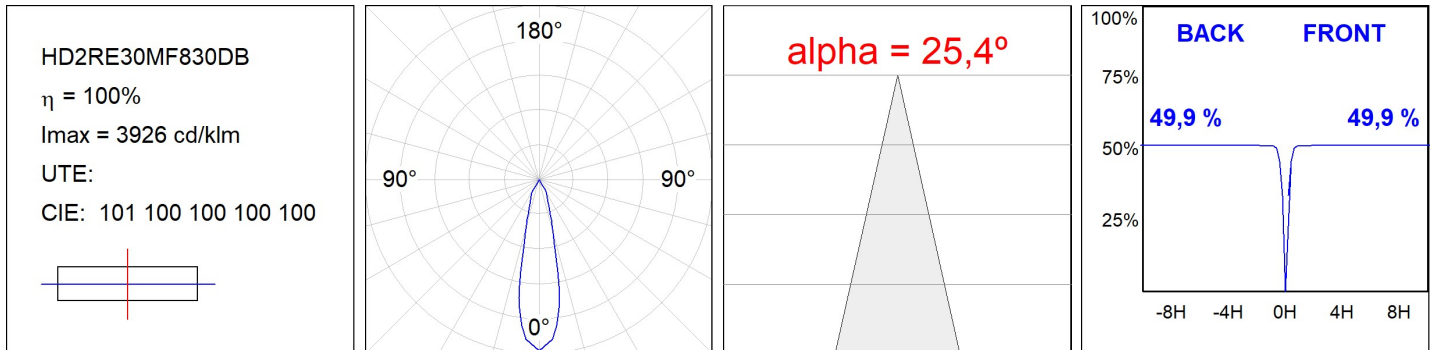

HD2RE30MF830DB

HANCE G2 DOWN REC 3000 WW MFL DALI BK

PHOTOMETRIC DATA :