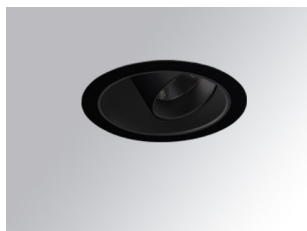

HD2RE30MF830DB

HANCE G2 DOWN REC 3000 WW MFL DALI BK

Description:

LAMP multidirectional recessed downlight HANCE G2 DOWN REC 3000. Allowing 355° rotation and tilting up to 30°. Body and frame made of die-cast aluminium for proper thermal management. Black polycarbonate injection moulded anti-glare ring. 25° middle flood reflector. LED COB, 3000K and CRI80. Electronic DALI control gear included. IP20, IK07 ratings. Insulation Class II. LED life time: 78.000 L80B10 (Ta=25°C). Available finishes: Textured white and textured black.

Finish: Texturised black RAL 9011

Installation: Recessed

TECHNICAL SPECIFICATIONS:

Light output:	3.356 lm	°K :	3000
Plum:	28,3W	CRI :	80
Efficacy:	118,6 lm/w	R9 :	61
UGR:	<19	MacAdam:	3
Type:	COB	Power Supply:	220-240V 50/60Hz
LED Lifetime:	78.000 L80B10 (Ta=25°C)	Gear:	Adjustable DALI
Power:	25W		