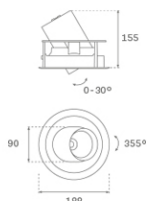

HD2RE30MF830DB

HANCE G2 DOWN REC 3000 WW MFL DALI BK

Description:

LAMP multidirectional recessed downlight HANCE G2 DOWN REC 3000. Allowing 355° rotation and tilting up to 30°. Body and frame made of die-cast aluminium for proper thermal management. Black polycarbonate injection moulded anti-glare ring. 25° middle flood reflector. LED COB, 3000K and CRI80. Electronic DALI control gear included. IP20, IK07 ratings. Insulation Class II. LED life time: 78.000 L80B10 (Ta=25°C). Available finishes: Textured white and textured black.

Finish: Texturised black RAL 9011

Installation: Recessed

TECHNICAL SPECIFICATIONS:

Light output:	3.356 lm	°K :	3000
Plum:	28,3W	CRI :	80
Efficacy:	118,6 lm/w	R9 :	61
UGR:	<19	MacAdam:	3
Type:	COB	Power Supply:	220-240V 50/60Hz
LED Lifetime:	78.000 L80B10 (Ta=25°C)	Gear:	Adjustable DALI
Power:	25W		