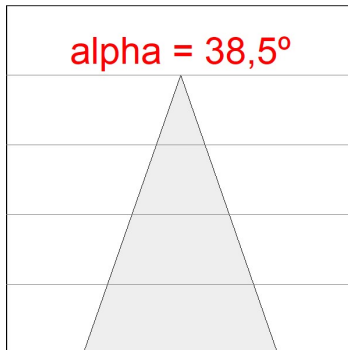

### CUSTOM MADE OPTIONS:

**HANCE DOWNLIGHT**

HD2RE30FL940NB

HANCE G2 DOWN REC 3000 9NW FL BK

**PHOTOMETRIC DATA :**

HD2RE30FL940NB  
 $\eta = 100\%$   
 $I_{max} = 2005 \text{ cd/klm}$   
 UTE:  
 CIE: 100 100 100 100 100