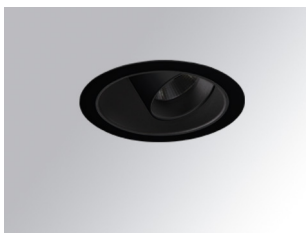

# HANCE DOWNLIGHT

HD2RE30FL940NB

### Description:

LAMP multidirectional recessed downlight HANCE G2 DOWN REC 3000. Allowing 355° rotation and tilting up to 30°. Body and frame made of die-cast aluminium for proper thermal management. Black polycarbonate injection moulded anti-glare ring. 35° flood reflector. LED COB, 4000K and CRI90. Electronic ON OFF control gear included. IP20, IK07 ratings. Insulation Class II. LED life time: 78.000 L80B10 (Ta=25°C). Available finishes: Textured white and textured black.

**Finish:** Texturised black RAL 9011

**Installation:** Recessed