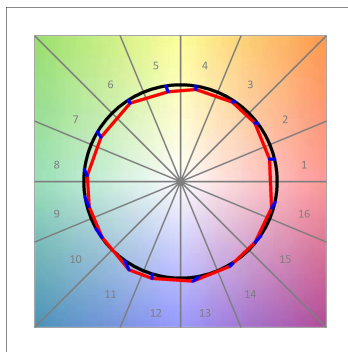

### CUSTOM MADE OPTIONS:

**HANCE DOWNLIGHT**

HD2RE30FL940NB

HANCE G2 DOWN REC 3000 9NW FL BK

**PHOTOMETRIC DATA :**

HD2RE30FL940NB  
 $\eta = 100\%$   
 $I_{max} = 2005 \text{ cd/klm}$   
 UTE:  
 CIE: 100 100 100 100 100